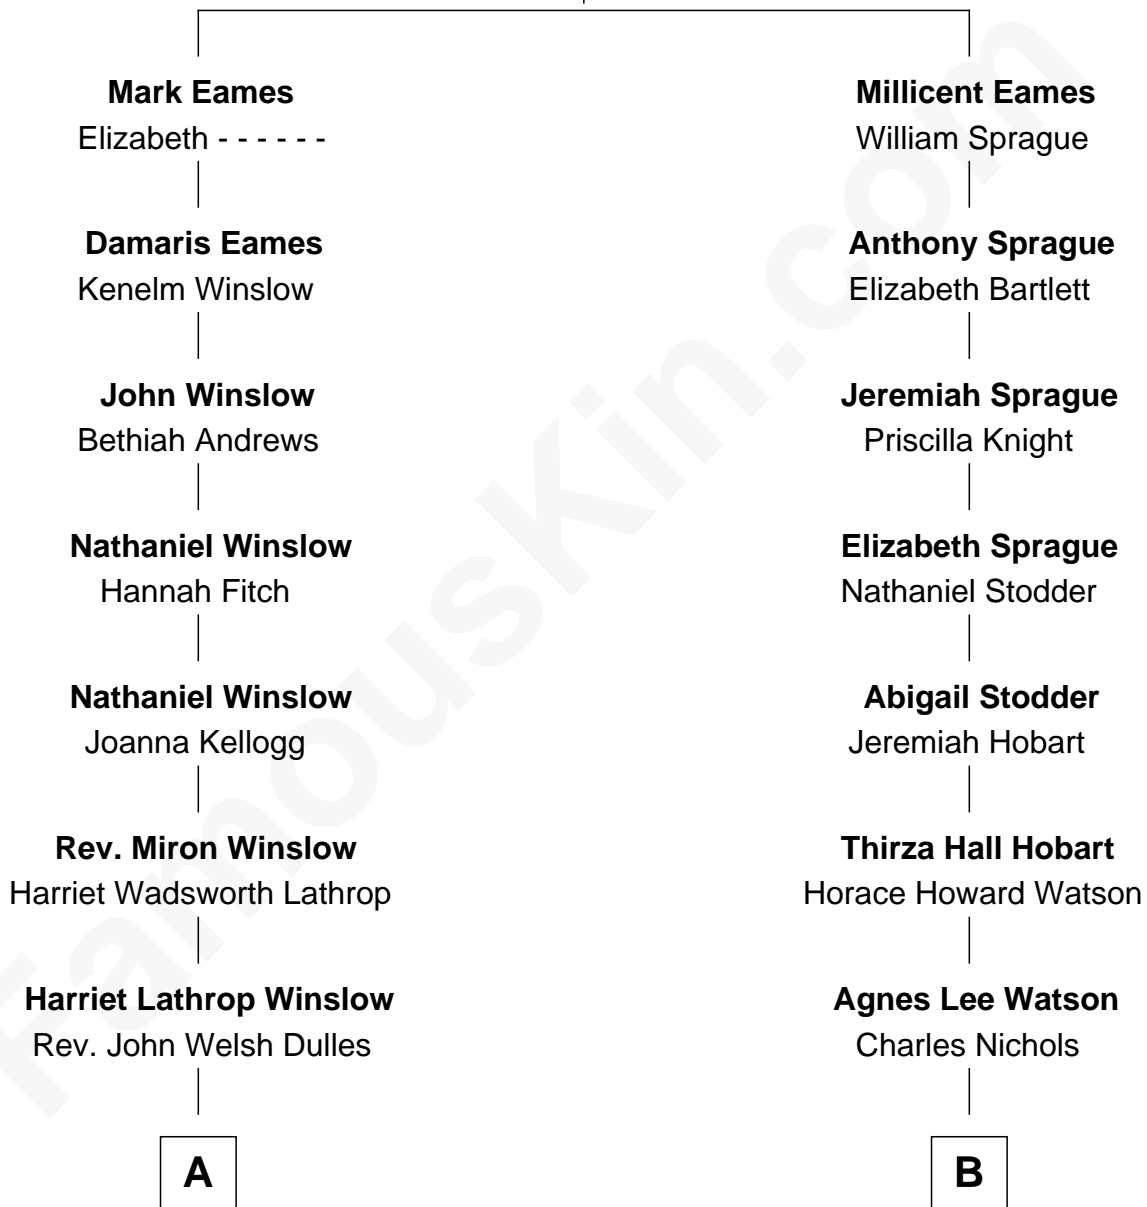

FamousKin.com Relationship Chart of

Allen Dulles

5th Director of the C.I.A.

8th cousin 3 times removed of

John Cena

Movie Actor and WWE Pro Wrestler

Anthony Eames

Margery - - - - -

A

Allen Macy Dulles

Edith Foster

Allen Dulles

5th Director of the C.I.A.

B

Charles H. Nichols

Martha Emma Dix