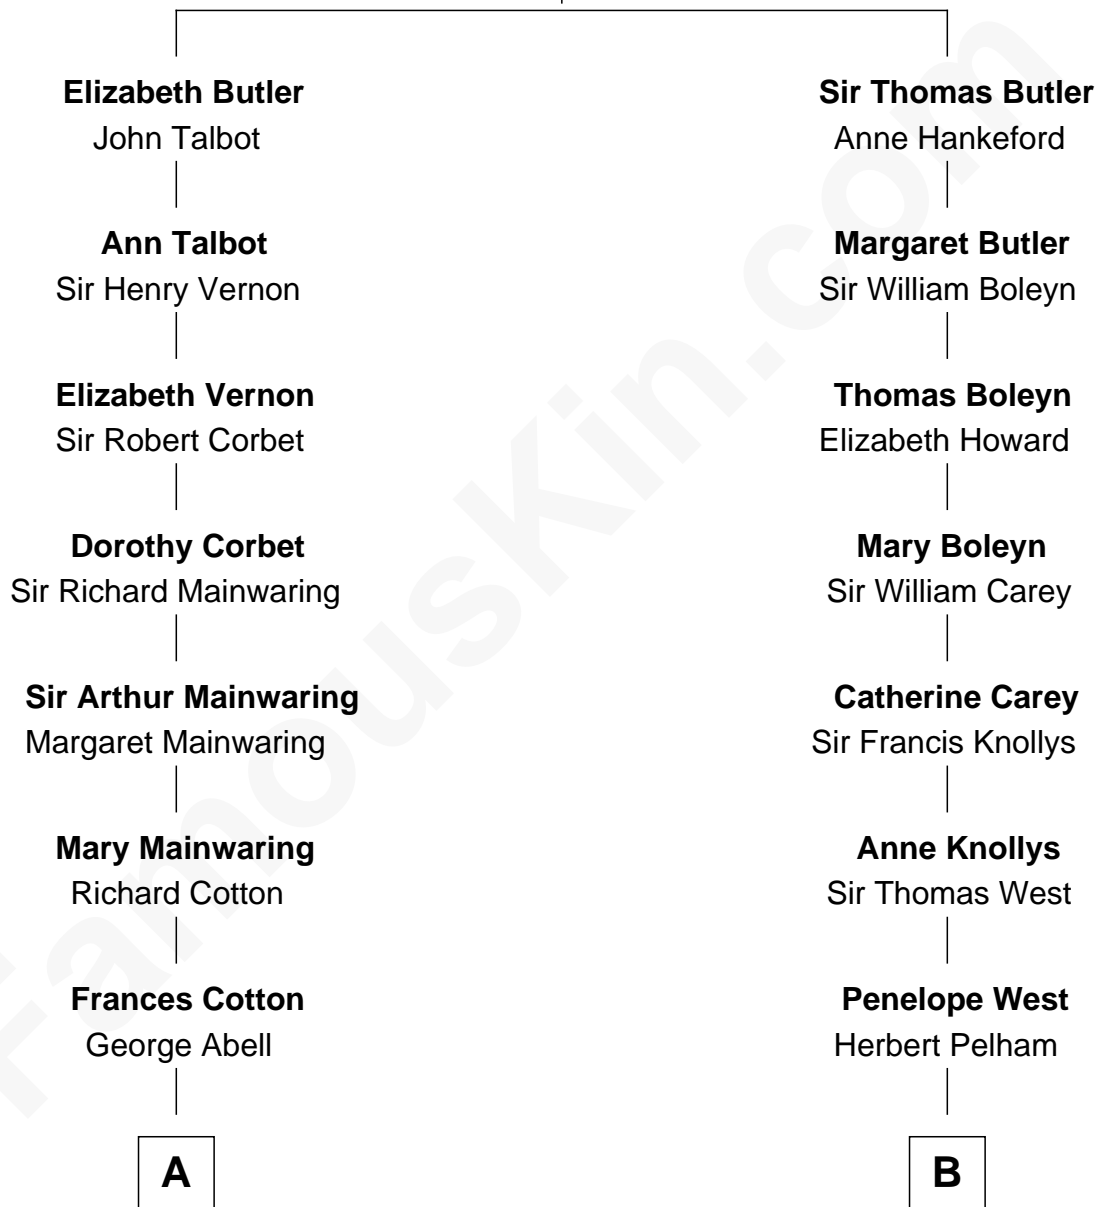

# FamousKin.com Relationship Chart of

**Allen Dulles**

*5th Director of the C.I.A.*

16th cousin 3 times removed of

**John Cena**

*Movie Actor and WWE Pro Wrestler*

**James Butler**  
Joan Beauchamp

C

**Natalie Nichols**

Ulysses John Lupien

**Carol Frances Lupien**

John Joseph Cena

**John Cena**

*Actor and Pro Wrestler*

FamousKin.com