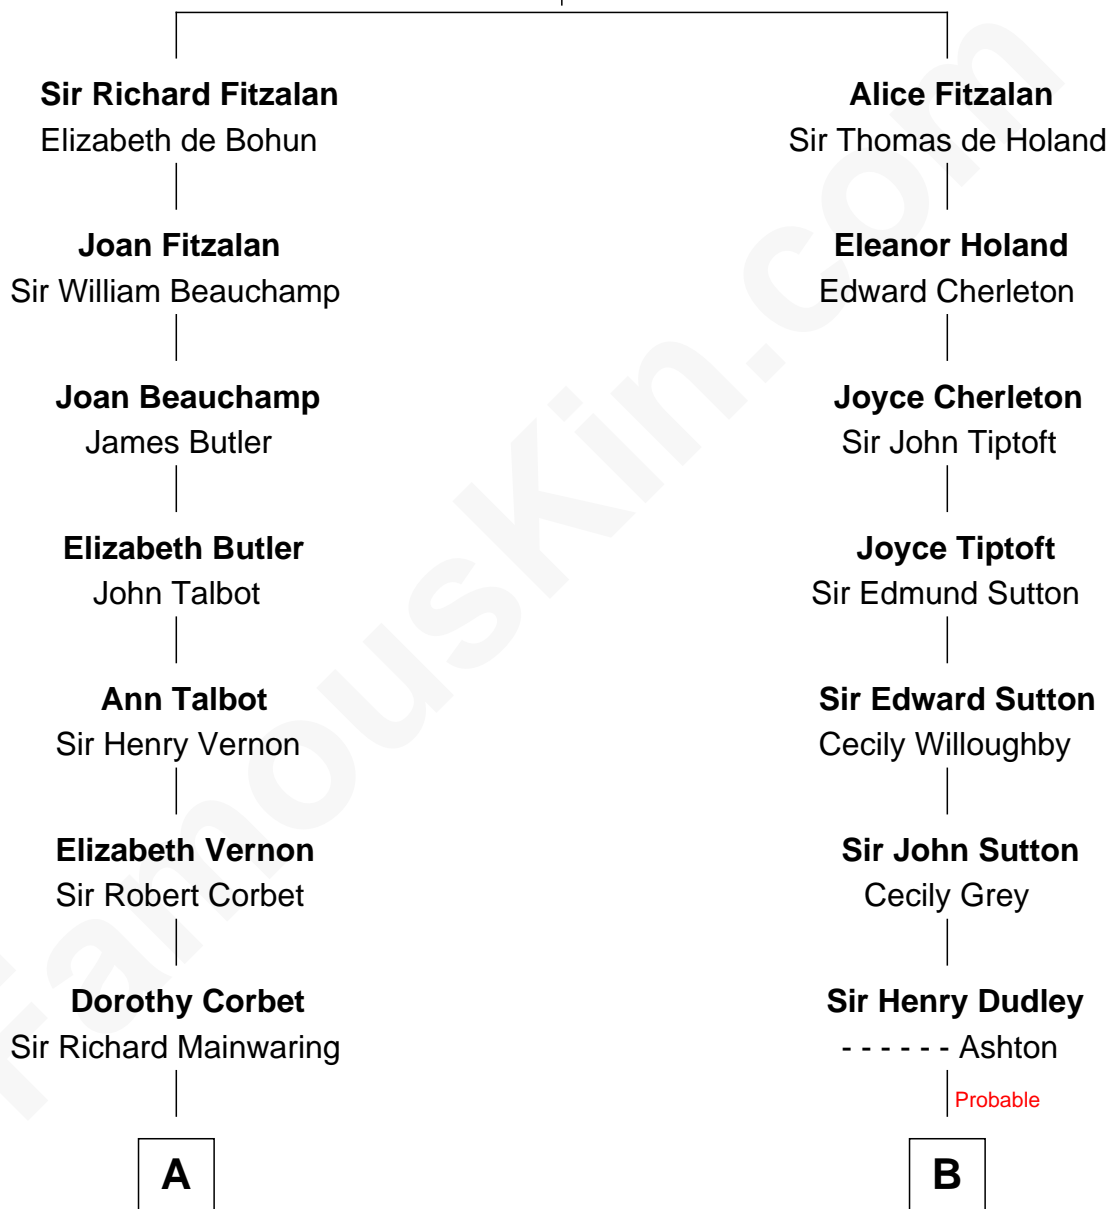

FamousKin.com Relationship Chart of

Allen Dulles

5th Director of the C.I.A.

19th cousin of

J. K. Simmons

TV and Movie Actor

Richard Fitzalan
Eleanor Plantagenet

C