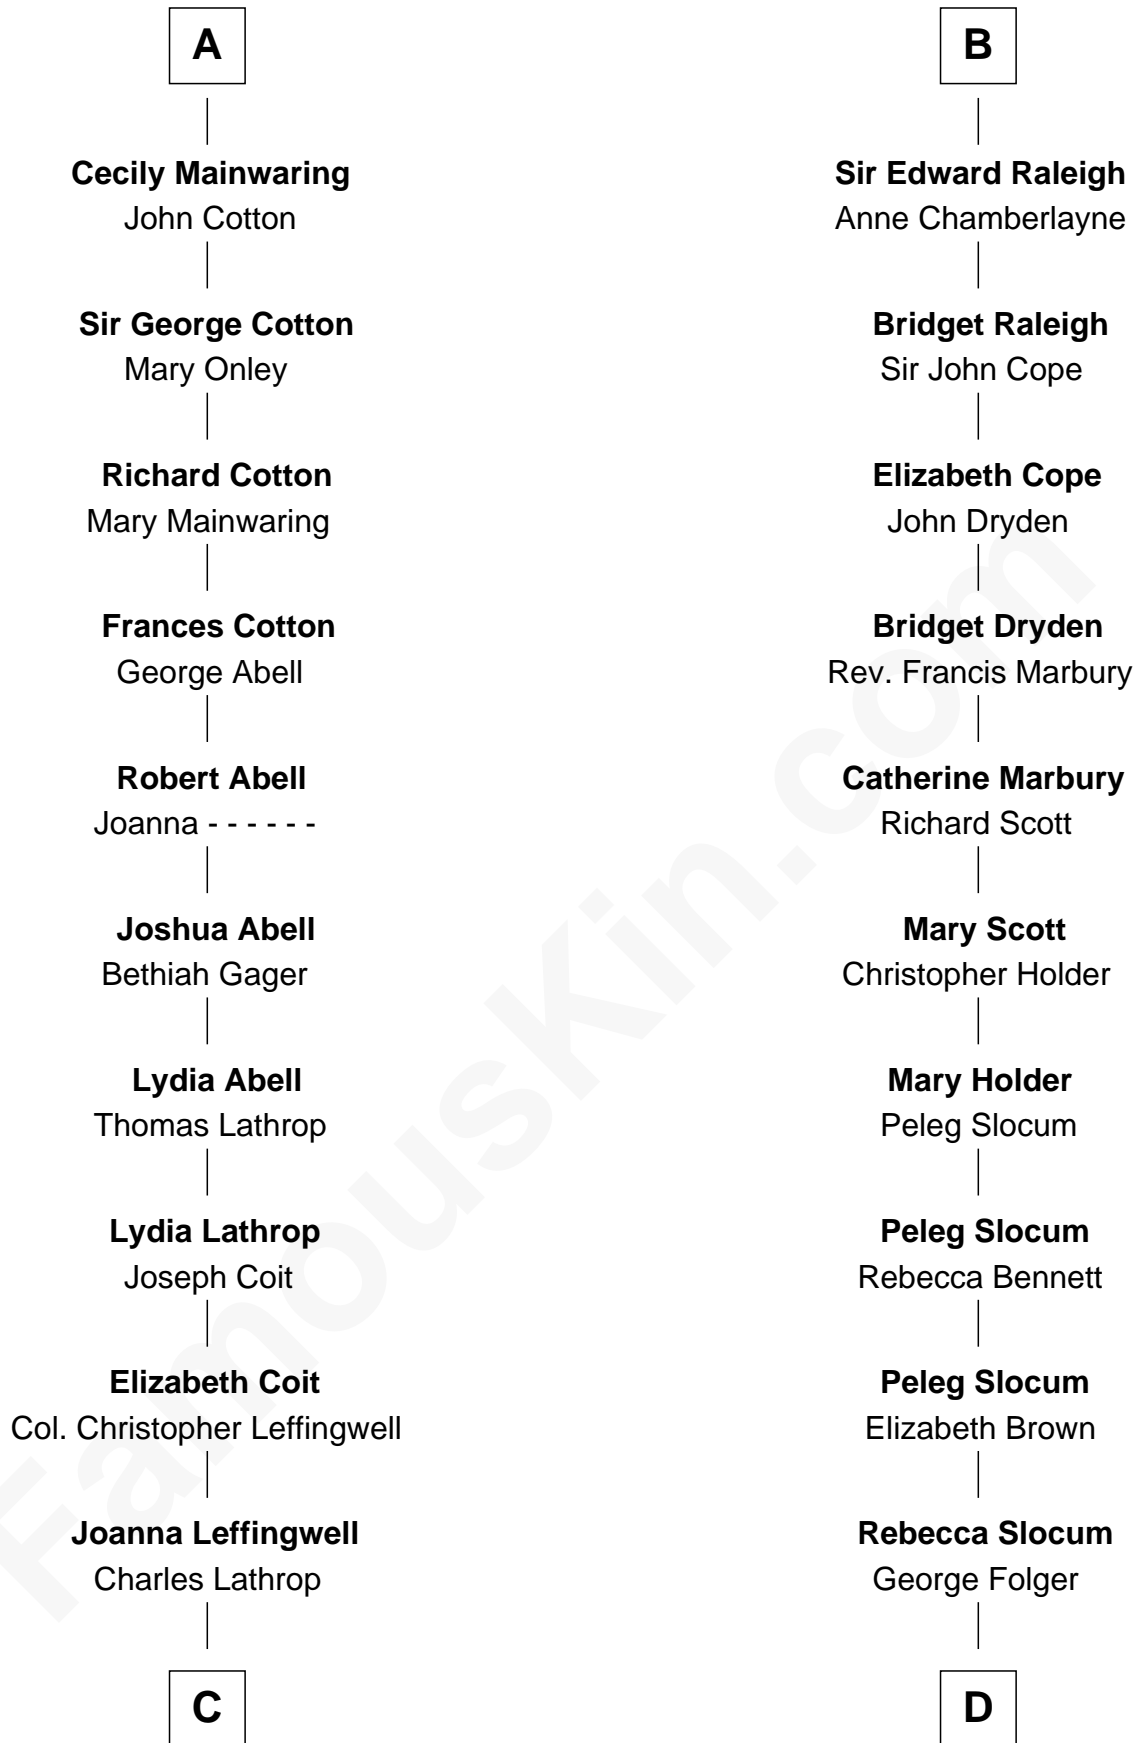

# FamousKin.com Relationship Chart of

**Allen Dulles**

*5th Director of the C.I.A.*

18th cousin 2 times removed of

**J. A. Folger**

*Founder of Folger Coffee Company*

**Sir Hugh le Despencer**  
Isabella de Beauchamp

**Sir Philip le Despencer**  
Margaret de Goushill

**Hugh le Despencer**  
Eleanor de Clare

**Sir Philip le Despencer**  
Joan de Cobham

**Sir Edward le Despencer**  
Anne de Ferrers

**Sir Philip le Despencer**  
Elizabeth - - - - -

**Edward Despencer**  
Elizabeth Burghersh

**Alice le Despenser**  
Sir John Sutton

**Margaret Despencer**  
Robert de Ferrers

**Sir John Sutton**  
Constance Blount

**Phillippa Ferrers**  
Sir Thomas Greene

**Sir John Sutton**  
Elizabeth Berkeley

**Elizabeth Greene**  
William Raleigh

**Jane Sutton**  
Thomas Mainwaring

**Sir Edward Raleigh**  
Margaret Verney

**A**

**B**

FamousKin.com