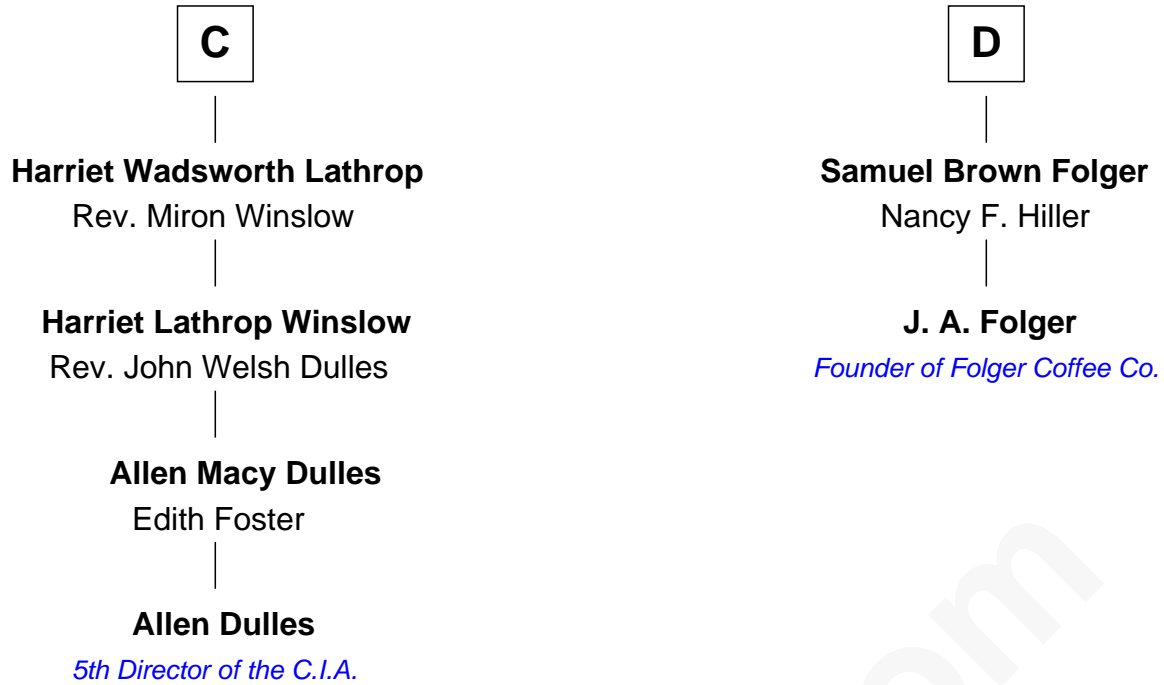

# FamousKin.com Relationship Chart of

**Allen Dulles**

*5th Director of the C.I.A.*

18th cousin 2 times removed of

**J. A. Folger**

*Founder of Folger Coffee Company*

**Sir Hugh le Despencer**  
Isabella de Beauchamp

**Sir John Sutton**  
Elizabeth Berkeley

**Elizabeth Greene**  
William Raleigh

**Jane Sutton**  
Thomas Mainwaring

**Sir Edward Raleigh**  
Margaret Verney

**A**

**B**

FamousKin.com