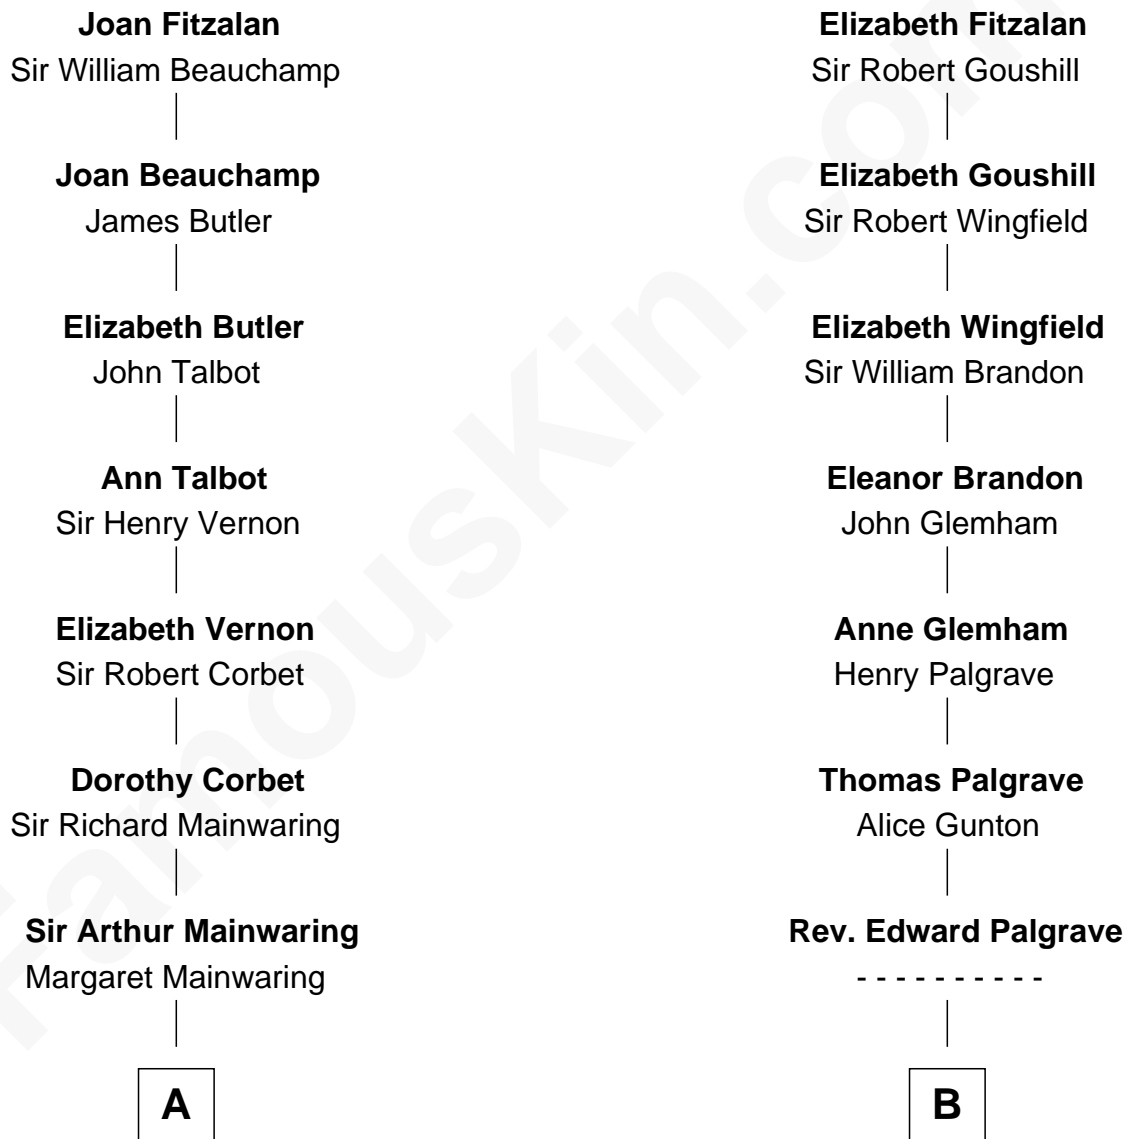

FamousKin.com Relationship Chart of

Allen Dulles

5th Director of the C.I.A.

15th cousin 3 times removed of

J. A. Folger

Founder of Folger Coffee Company

Sir Richard Fitzalan

Elizabeth de Bohun

C

Allen Macy Dulles

Edith Foster

Allen Dulles

5th Director of the C.I.A.

FamousKin.com