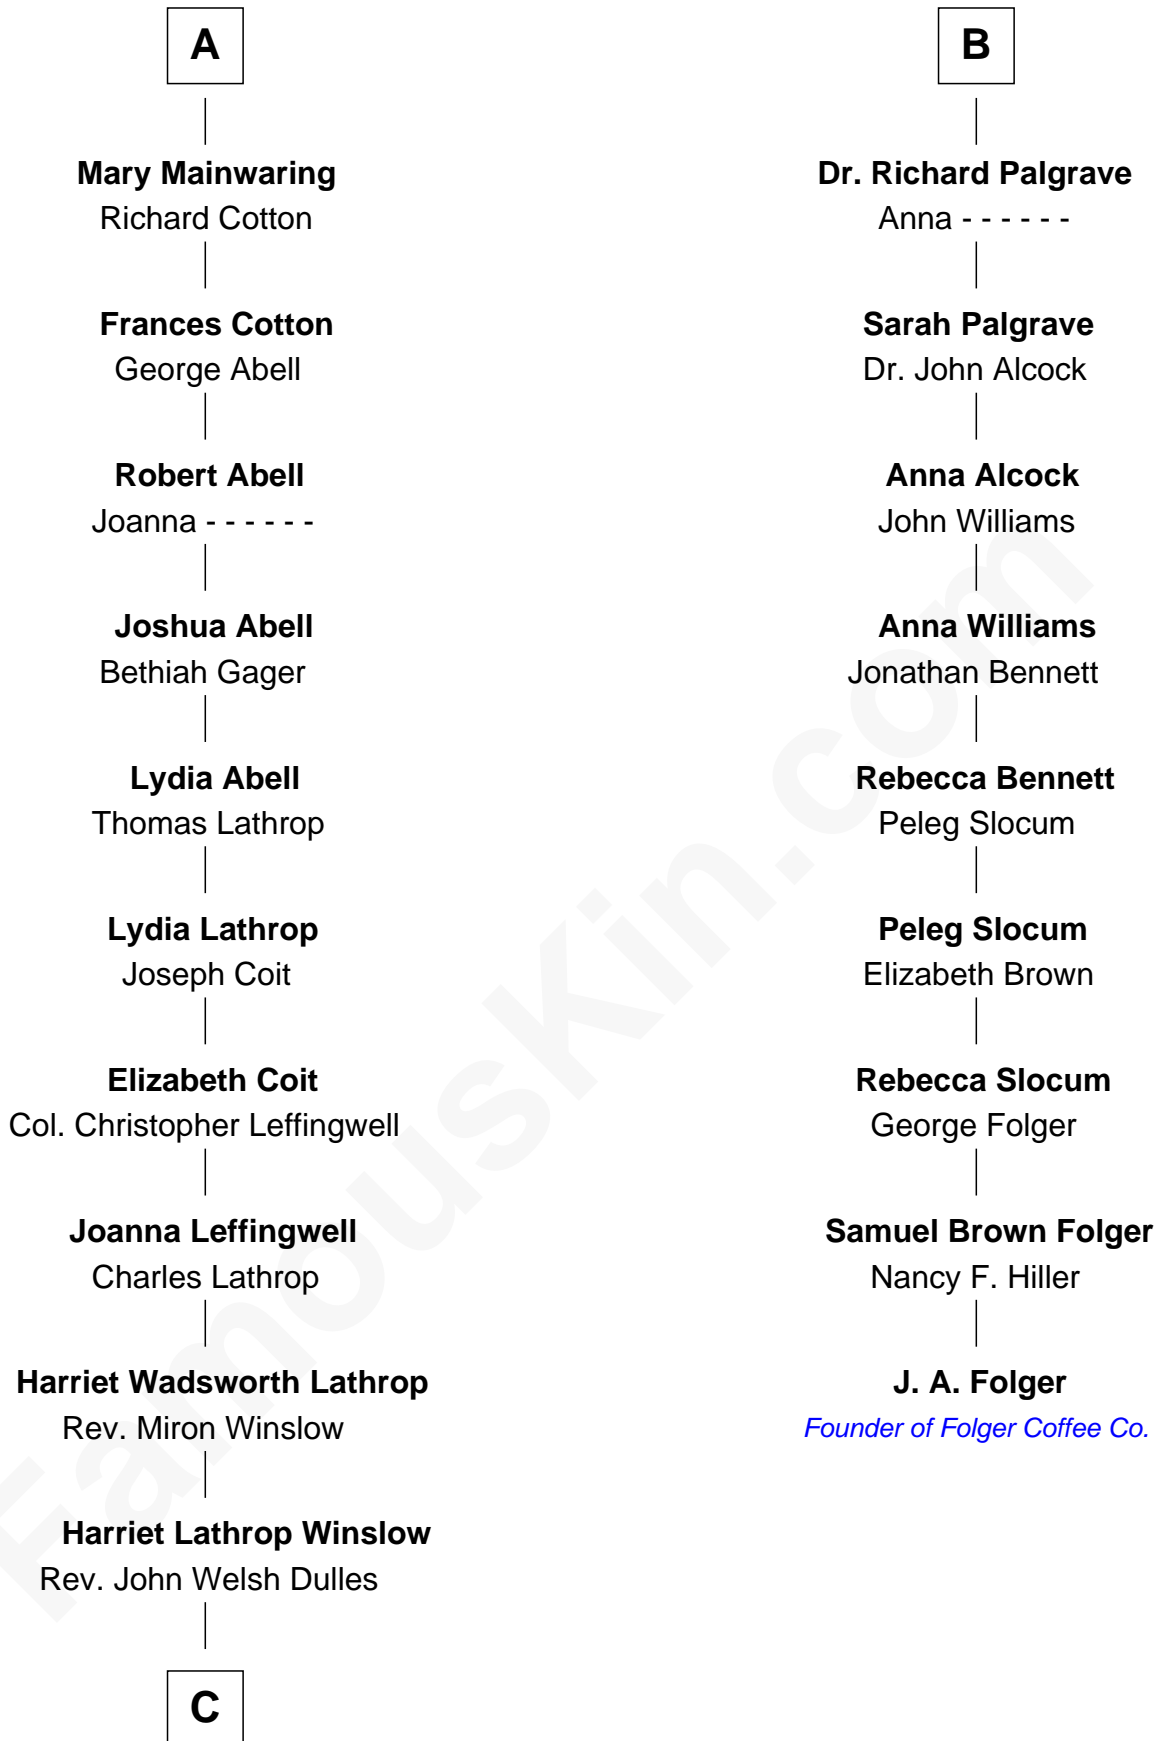

FamousKin.com Relationship Chart of

Allen Dulles

5th Director of the C.I.A.

15th cousin 3 times removed of

J. A. Folger

Founder of Folger Coffee Company

Sir Richard Fitzalan

Elizabeth de Bohun

C

Allen Macy Dulles

Edith Foster

Allen Dulles

5th Director of the C.I.A.

FamousKin.com