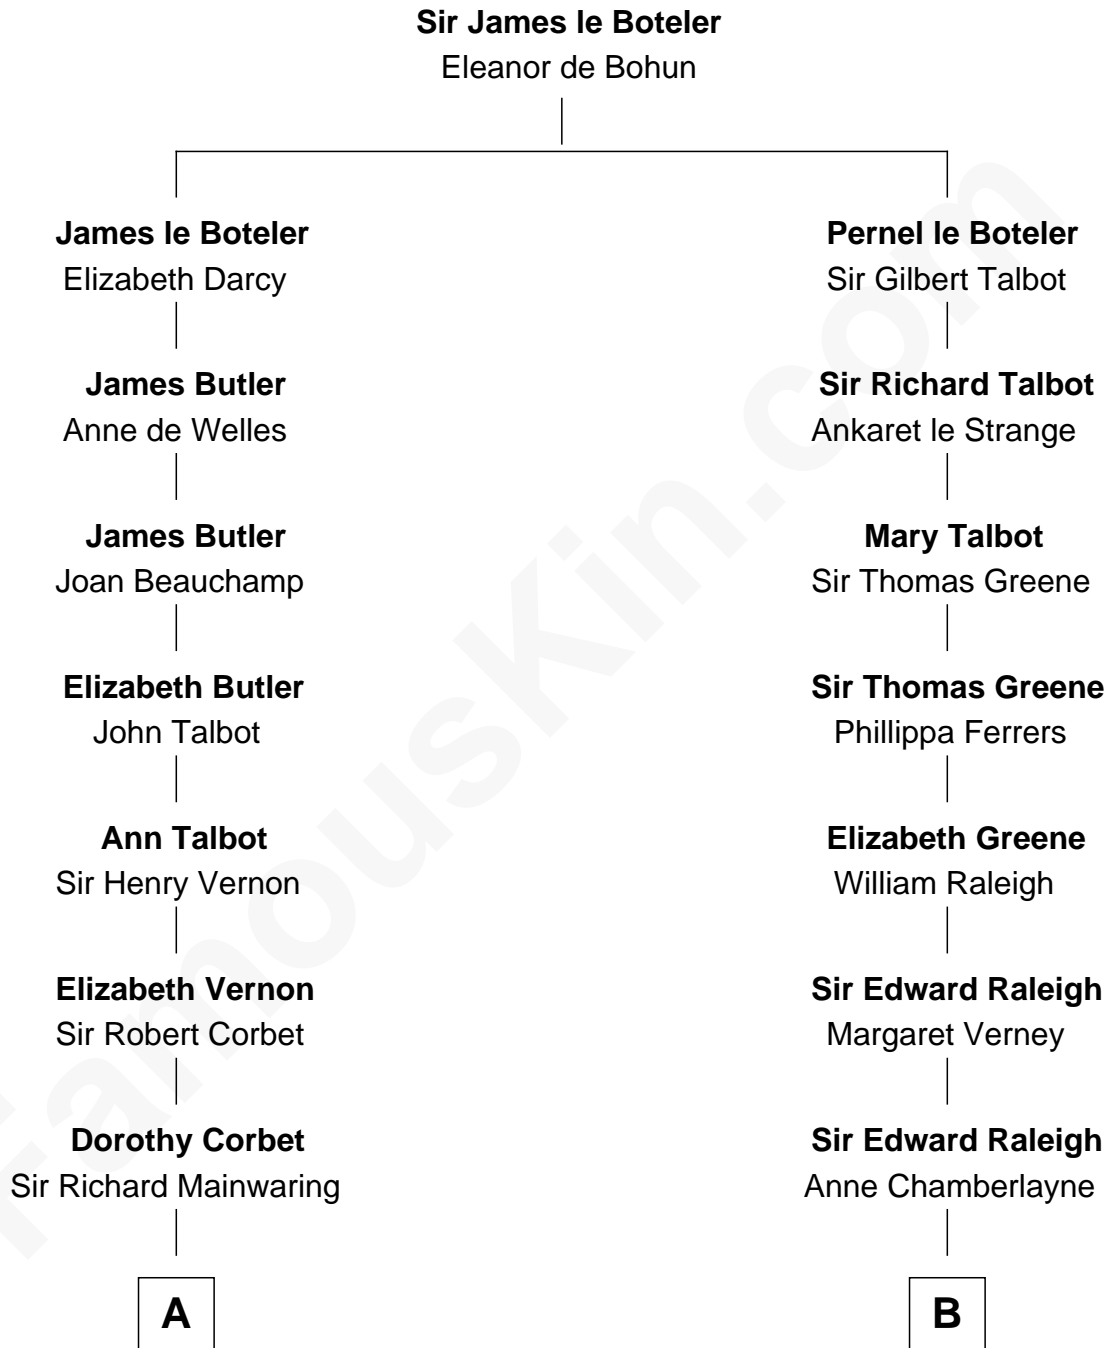

FamousKin.com Relationship Chart of

Allen Dulles

5th Director of the C.I.A.

17th cousin 2 times removed of

J. A. Folger

Founder of Folger Coffee Company

C

—
Harriet Lathrop Winslow

Rev. John Welsh Dulles

—
Allen Macy Dulles

Edith Foster

—
Allen Dulles

5th Director of the C.I.A.

FamousKin.com