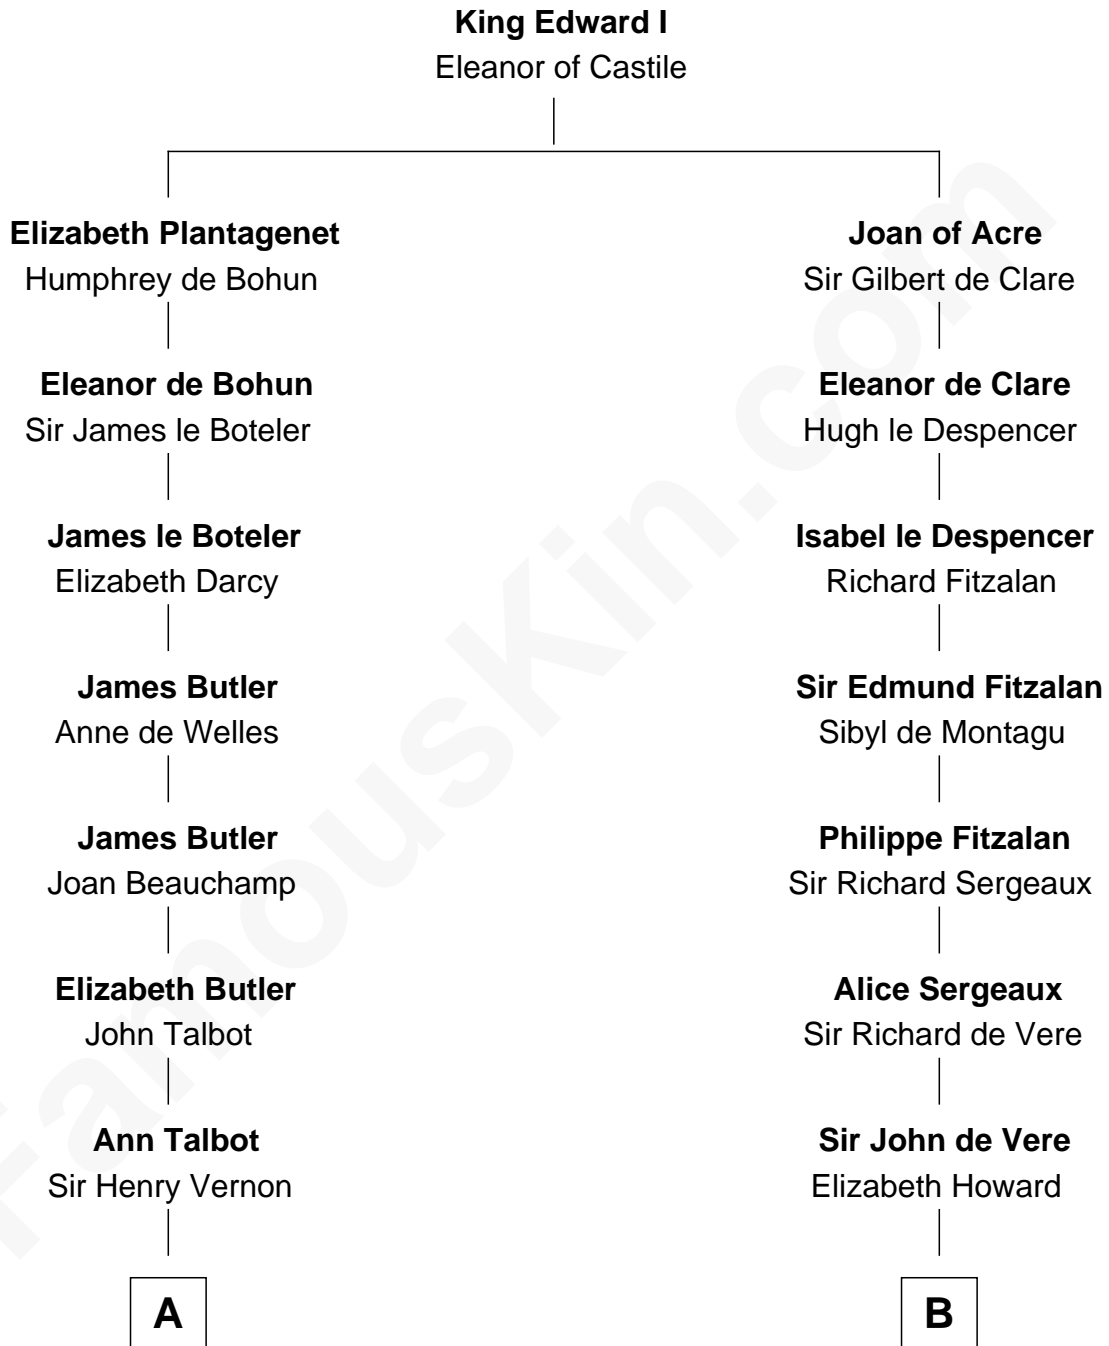

FamousKin.com Relationship Chart of

Allen Dulles

5th Director of the C.I.A.

17th cousin 4 times removed of

Samuel Howard

Boston Tea Party Participant

C

—
Joanna Leffingwell

Charles Lathrop

—
Harriet Wadsworth Lathrop

Rev. Miron Winslow

—
Harriet Lathrop Winslow

Rev. John Welsh Dulles

—
Allen Macy Dulles

Edith Foster

—
Allen Dulles