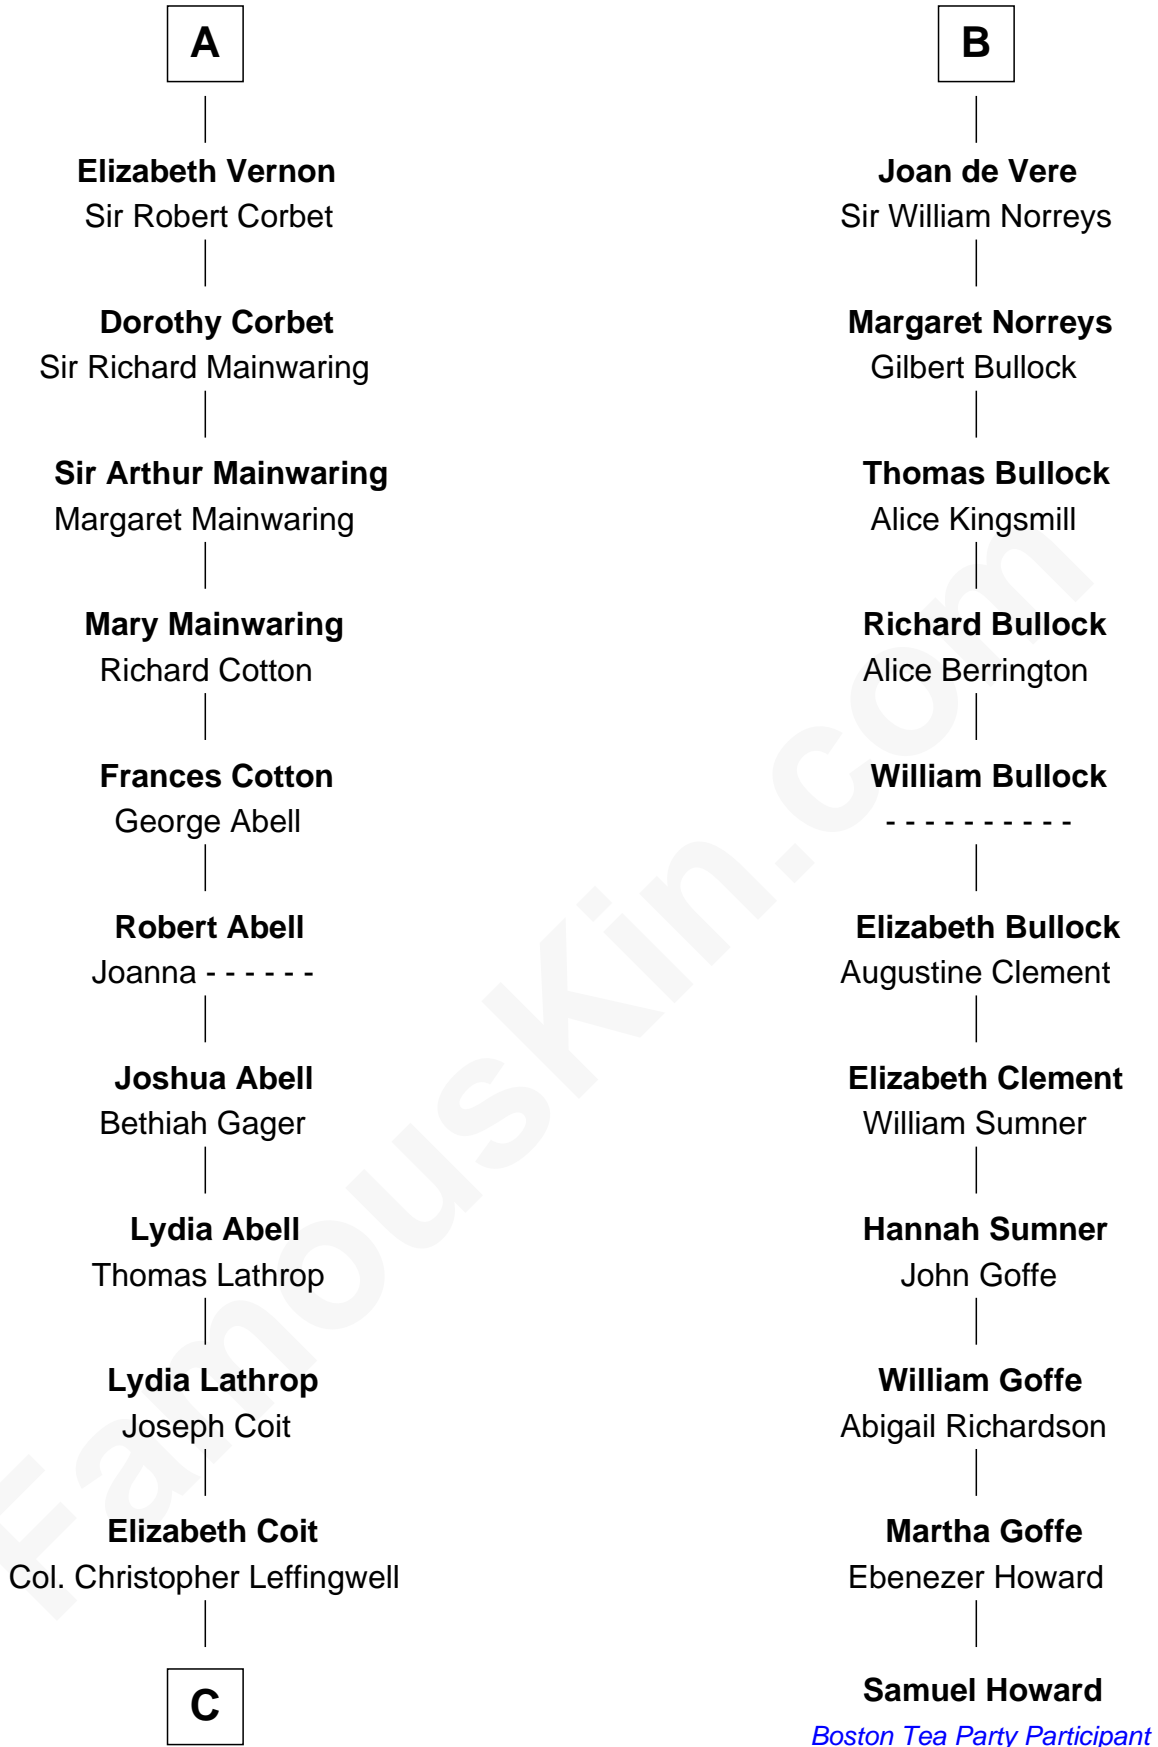

FamousKin.com Relationship Chart of

Allen Dulles

5th Director of the C.I.A.

17th cousin 4 times removed of

Samuel Howard

Boston Tea Party Participant

C

—
Joanna Leffingwell

Charles Lathrop

—
Harriet Wadsworth Lathrop

Rev. Miron Winslow

—
Harriet Lathrop Winslow

Rev. John Welsh Dulles

—
Allen Macy Dulles

Edith Foster

—
Allen Dulles