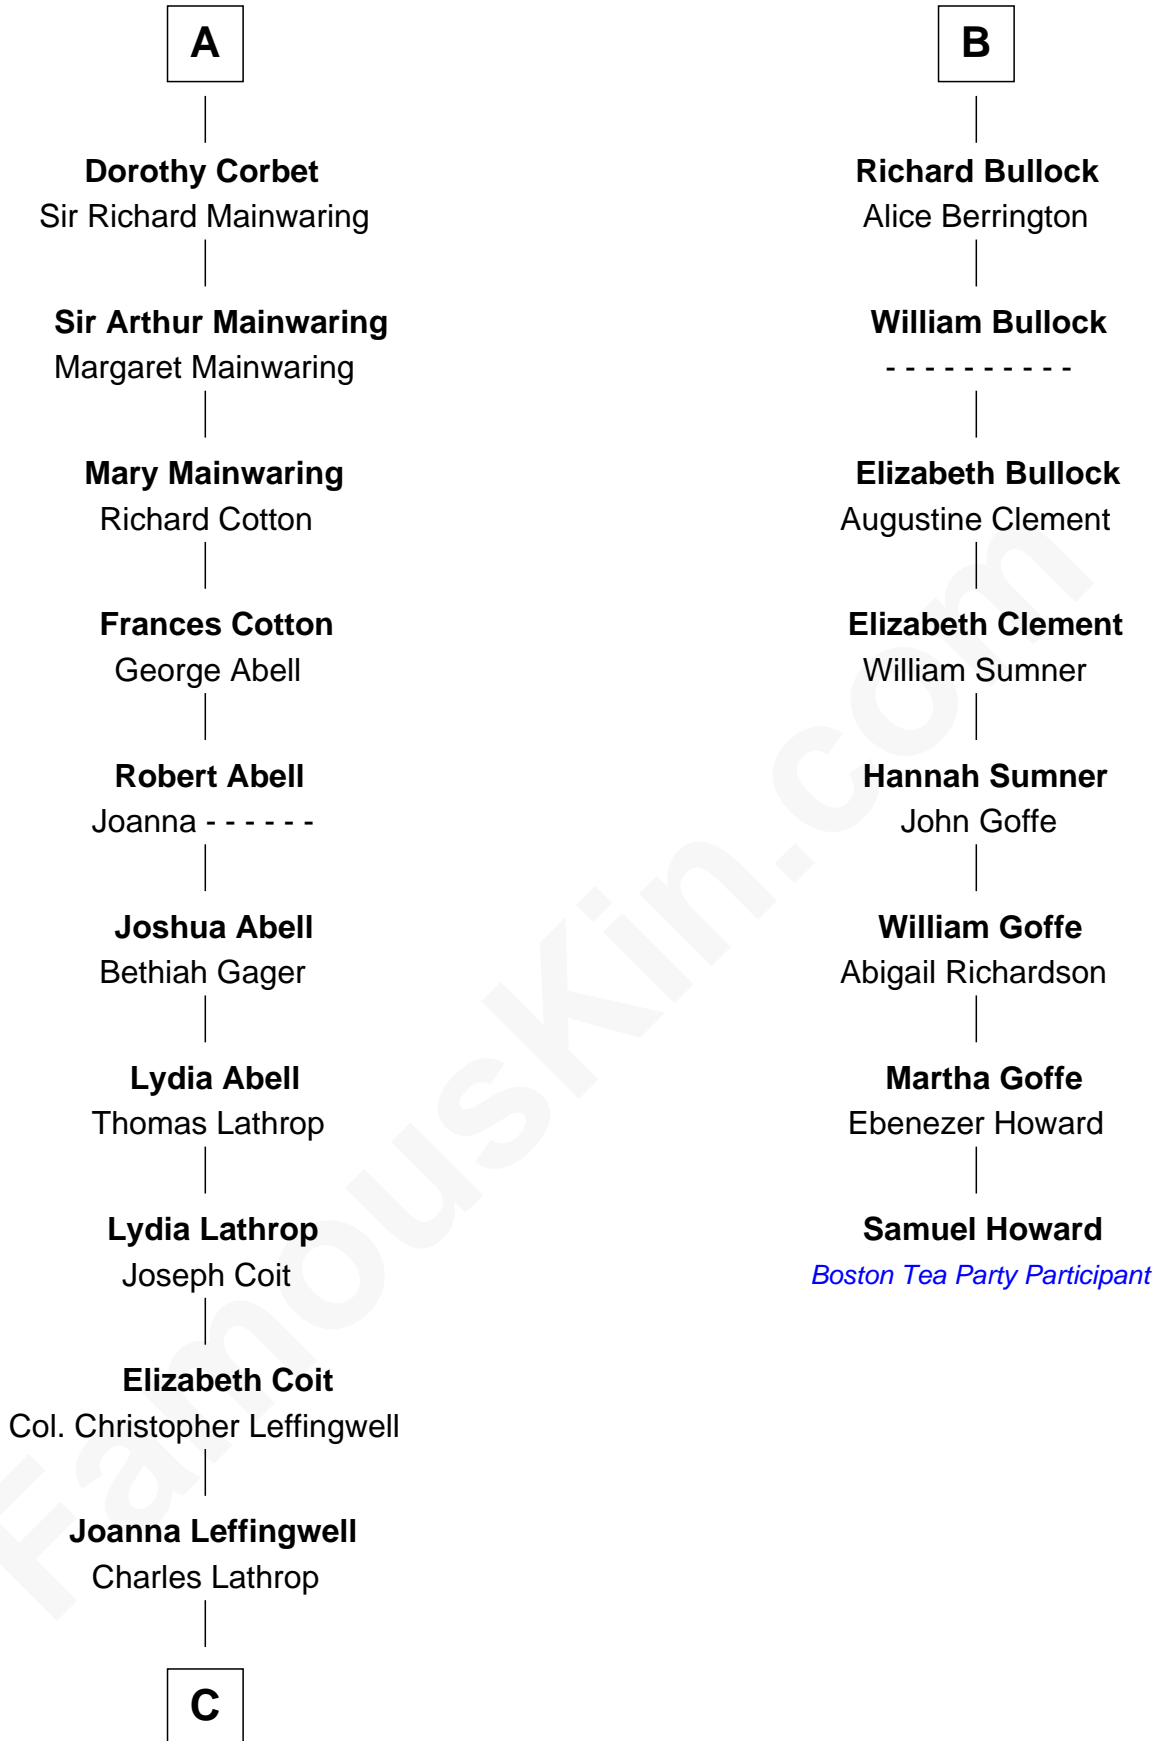

FamousKin.com Relationship Chart of

Allen Dulles

5th Director of the C.I.A.

14th cousin 6 times removed of

Samuel Howard

Boston Tea Party Participant

Bartholomew de Badlesmere

Margaret de Clare

John de Vere

Aubrey de Vere

Alice FitzWalter

Sir Richard de Vere

Alice Sergeaux

Sir John de Vere

Elizabeth Howard

Joan de Vere

Sir William Norreys

Margaret Norreys

Gilbert Bullock

Thomas Bullock

Alice Kingsmill

B

C

—
Harriet Wadsworth Lathrop