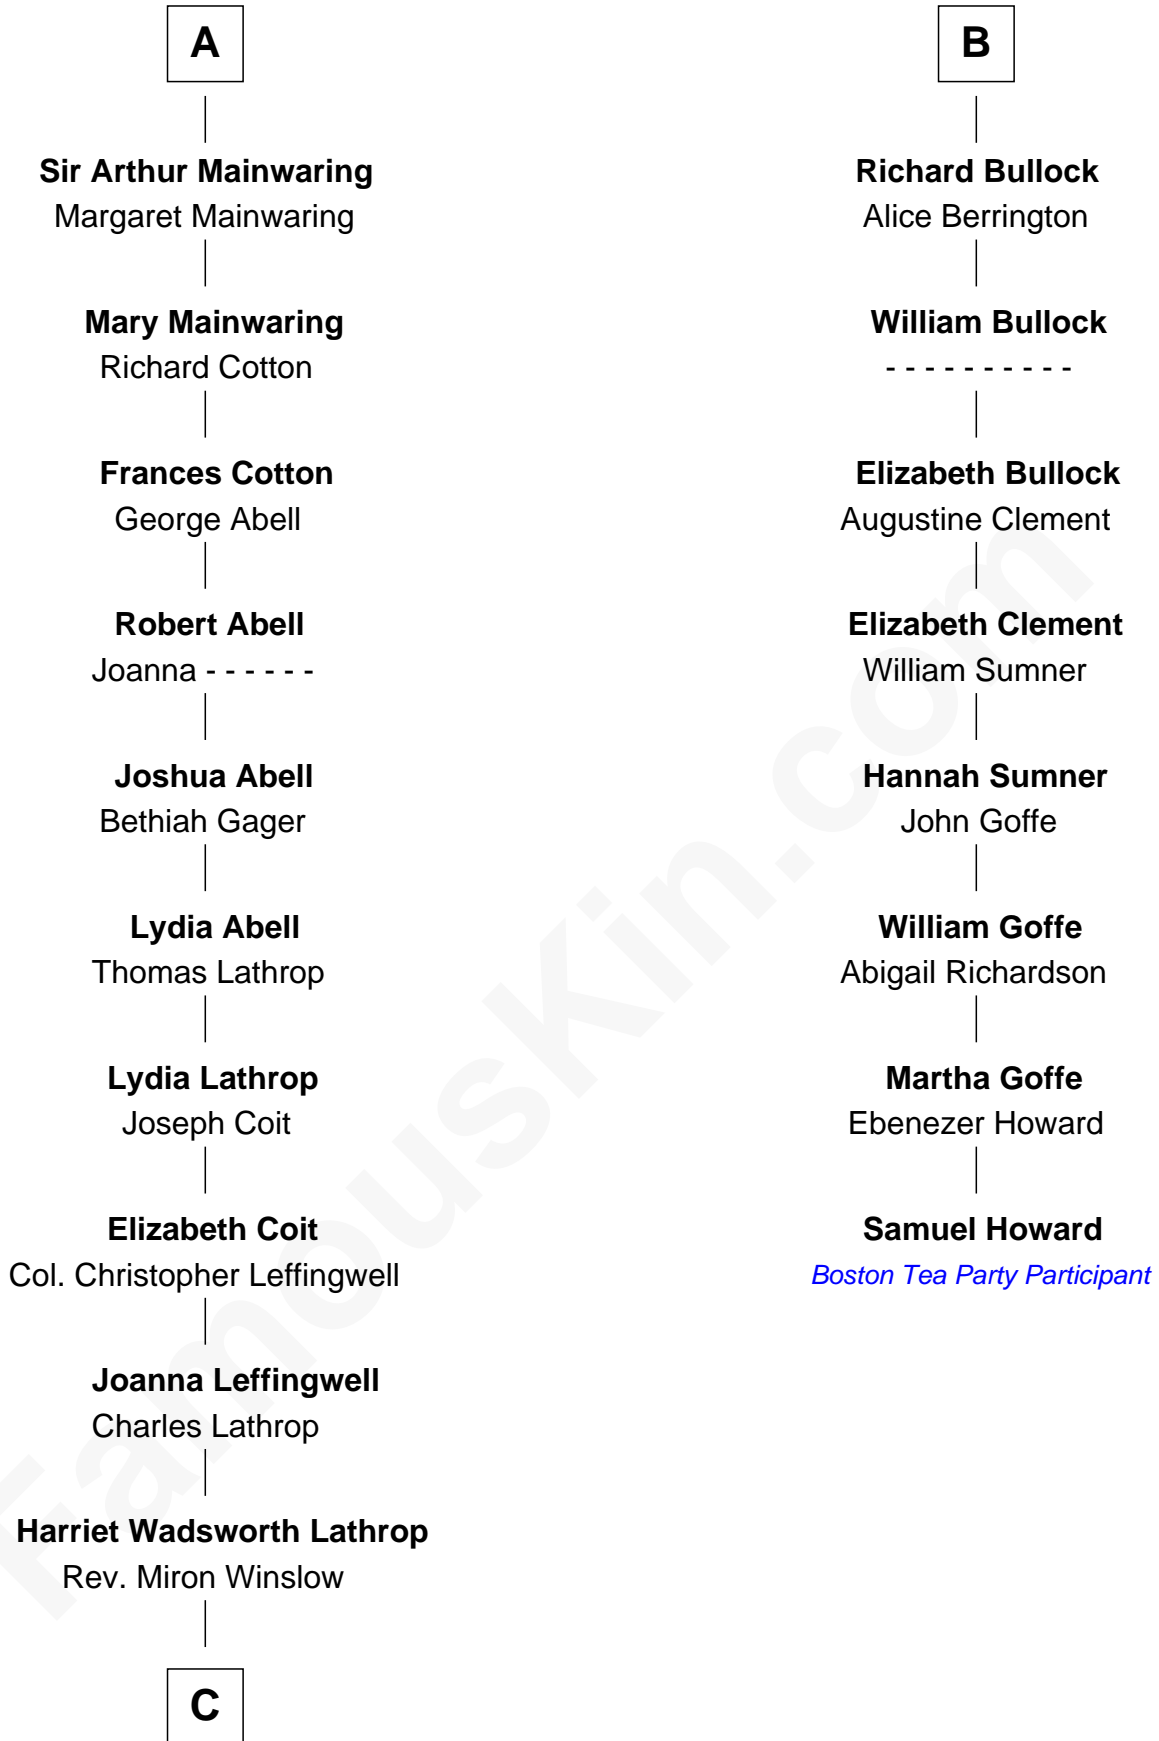

# FamousKin.com Relationship Chart of

**Allen Dulles**

*5th Director of the C.I.A.*

14th cousin 5 times removed of

**Samuel Howard**

*Boston Tea Party Participant*

**C**

—  
**Harriet Lathrop Winslow**

Rev. John Welsh Dulles

—  
**Allen Macy Dulles**

Edith Foster

—  
**Allen Dulles**

*5th Director of the C.I.A.*

FamousKin.com