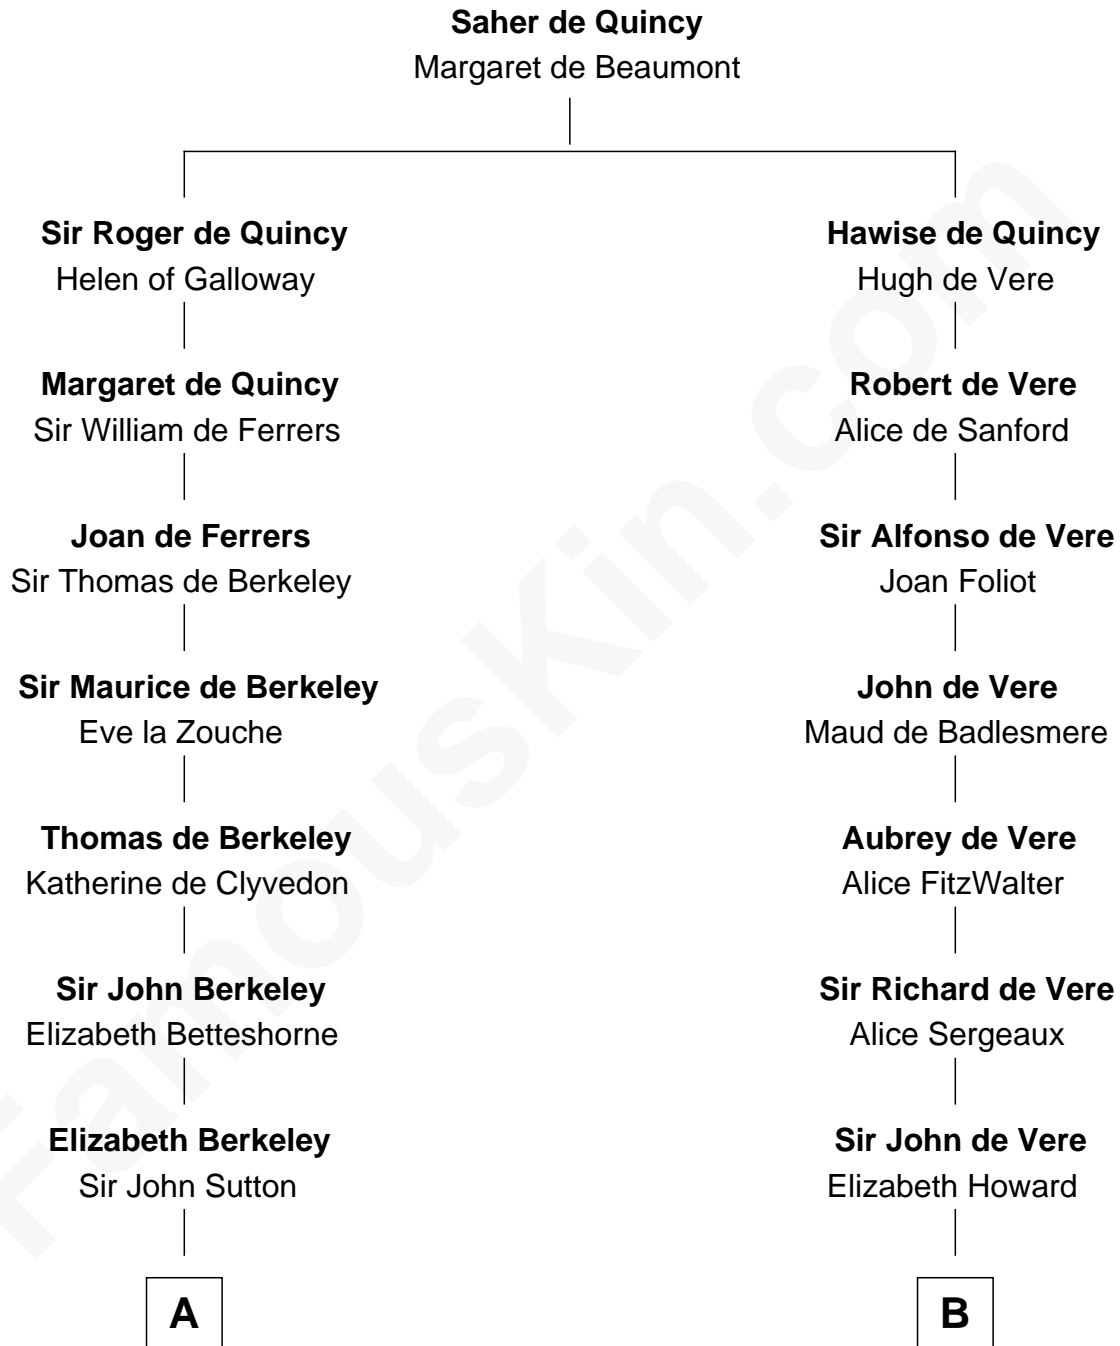

FamousKin.com Relationship Chart of

Allen Dulles

5th Director of the C.I.A.

17th cousin 4 times removed of

Samuel Howard

Boston Tea Party Participant

C

Joanna Leffingwell

Charles Lathrop

Harriet Wadsworth Lathrop

Rev. Miron Winslow

Harriet Lathrop Winslow

Rev. John Welsh Dulles

Allen Macy Dulles

Edith Foster

Allen Dulles