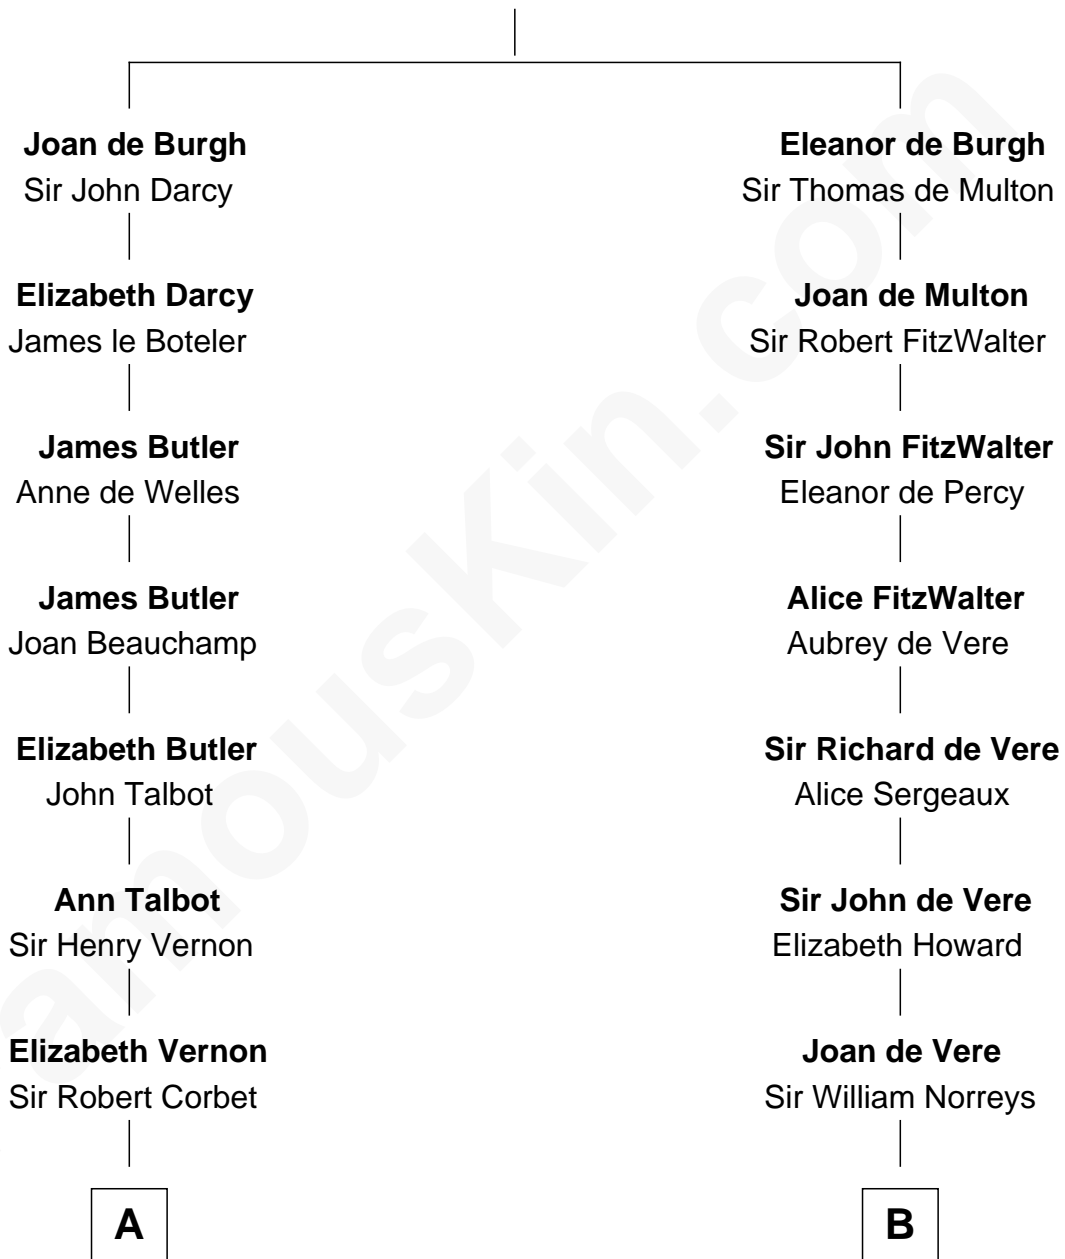

FamousKin.com Relationship Chart of

Allen Dulles

5th Director of the C.I.A.

16th cousin 4 times removed of

Samuel Howard

Boston Tea Party Participant

Sir Richard de Burgh

Margaret - - - - -

C

—
Harriet Wadsworth Lathrop

Rev. Miron Winslow

—
Harriet Lathrop Winslow

Rev. John Welsh Dulles

—
Allen Macy Dulles

Edith Foster

—
Allen Dulles