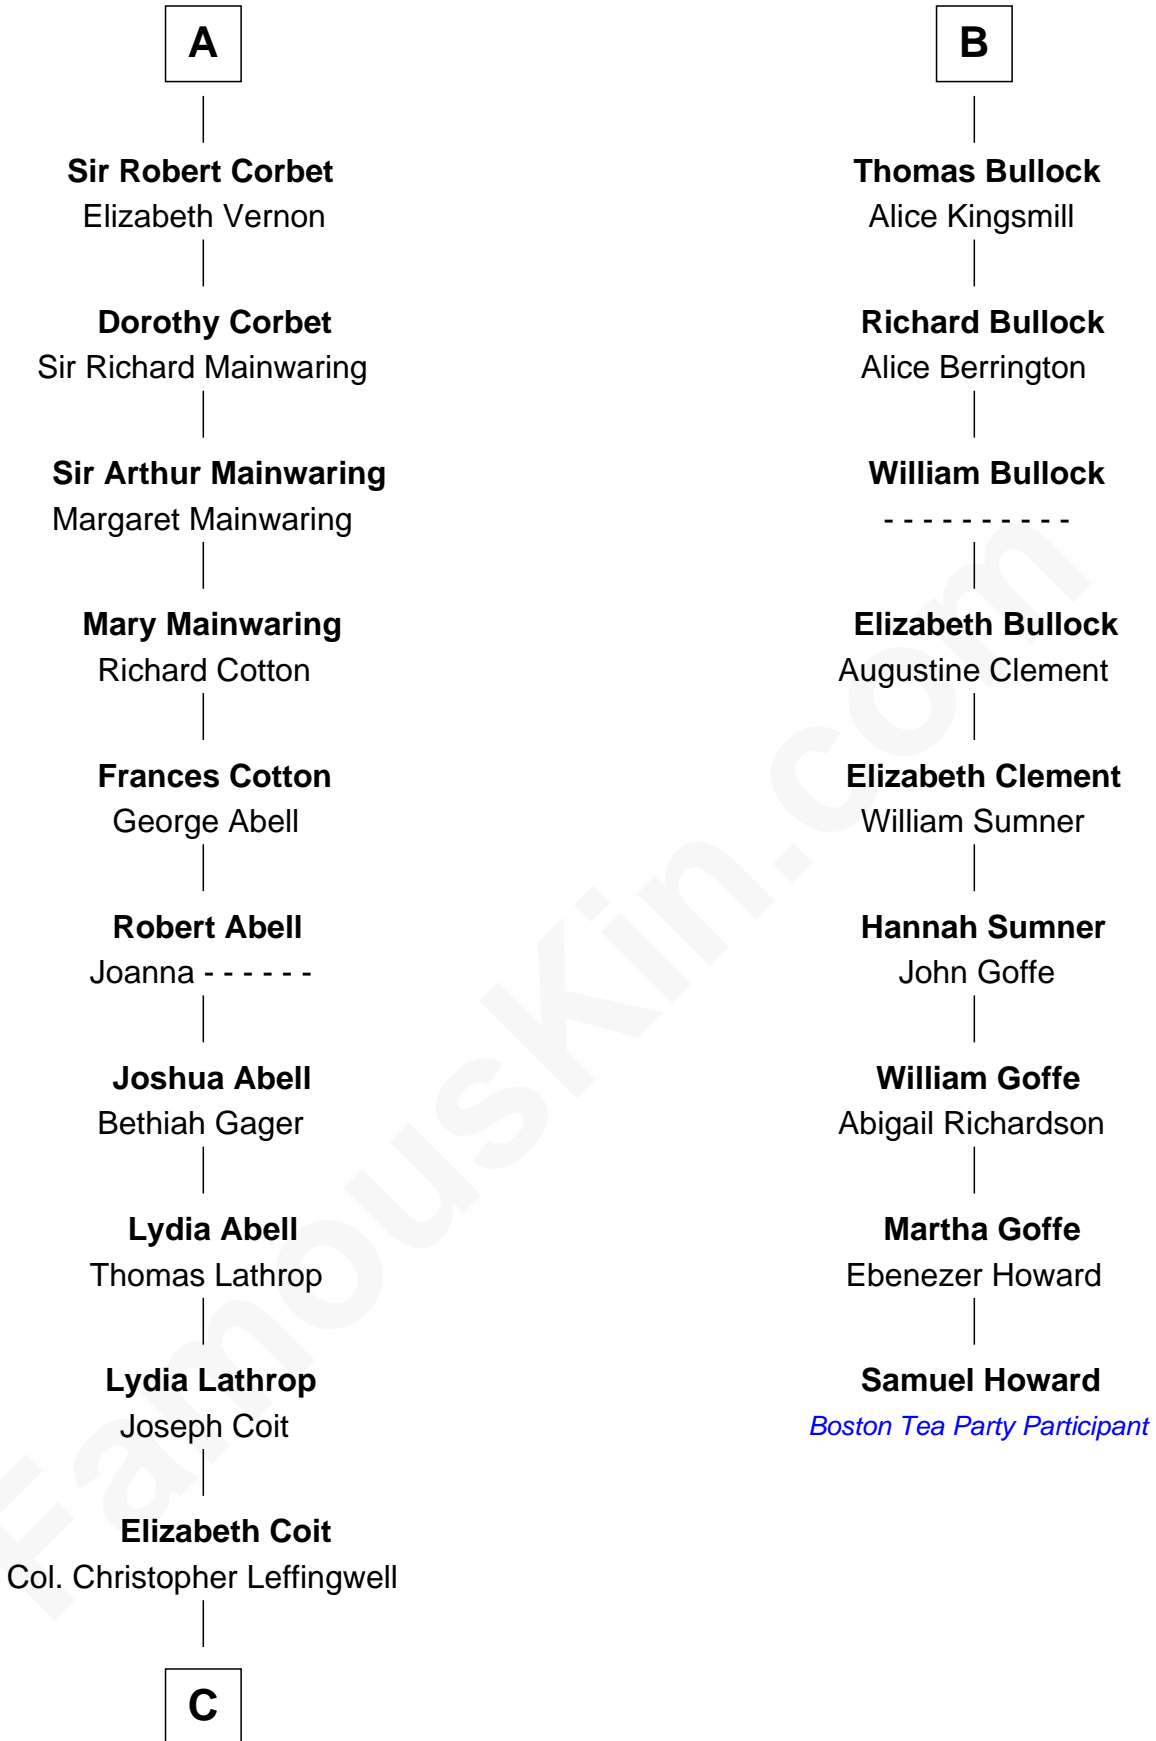

# FamousKin.com Relationship Chart of

**Allen Dulles**

*5th Director of the C.I.A.*

15th cousin 6 times removed of

**Samuel Howard**

*Boston Tea Party Participant*

**Hugh le Despencer**  
Eleanor de Clare

**Sir Edward le Despencer**

Elizabeth Belknap

**Anne Ferrers**

Sir Walter Devereux

**Elizabeth Devereux**

Sir Richard Corbet

**A**

**Isabel le Despencer**

Richard Fitzalan

**Sir Edmund Fitzalan**

Sibyl de Montagu

**Philippe Fitzalan**

Sir Richard Sergeaux

**Alice Sergeaux**

Sir Richard de Vere

**Sir John de Vere**

Elizabeth Howard

**Joan de Vere**

Sir William Norreys

**Margaret Norreys**

Gilbert Bullock

**B**

**C**

—  
**Joanna Leffingwell**

Charles Lathrop