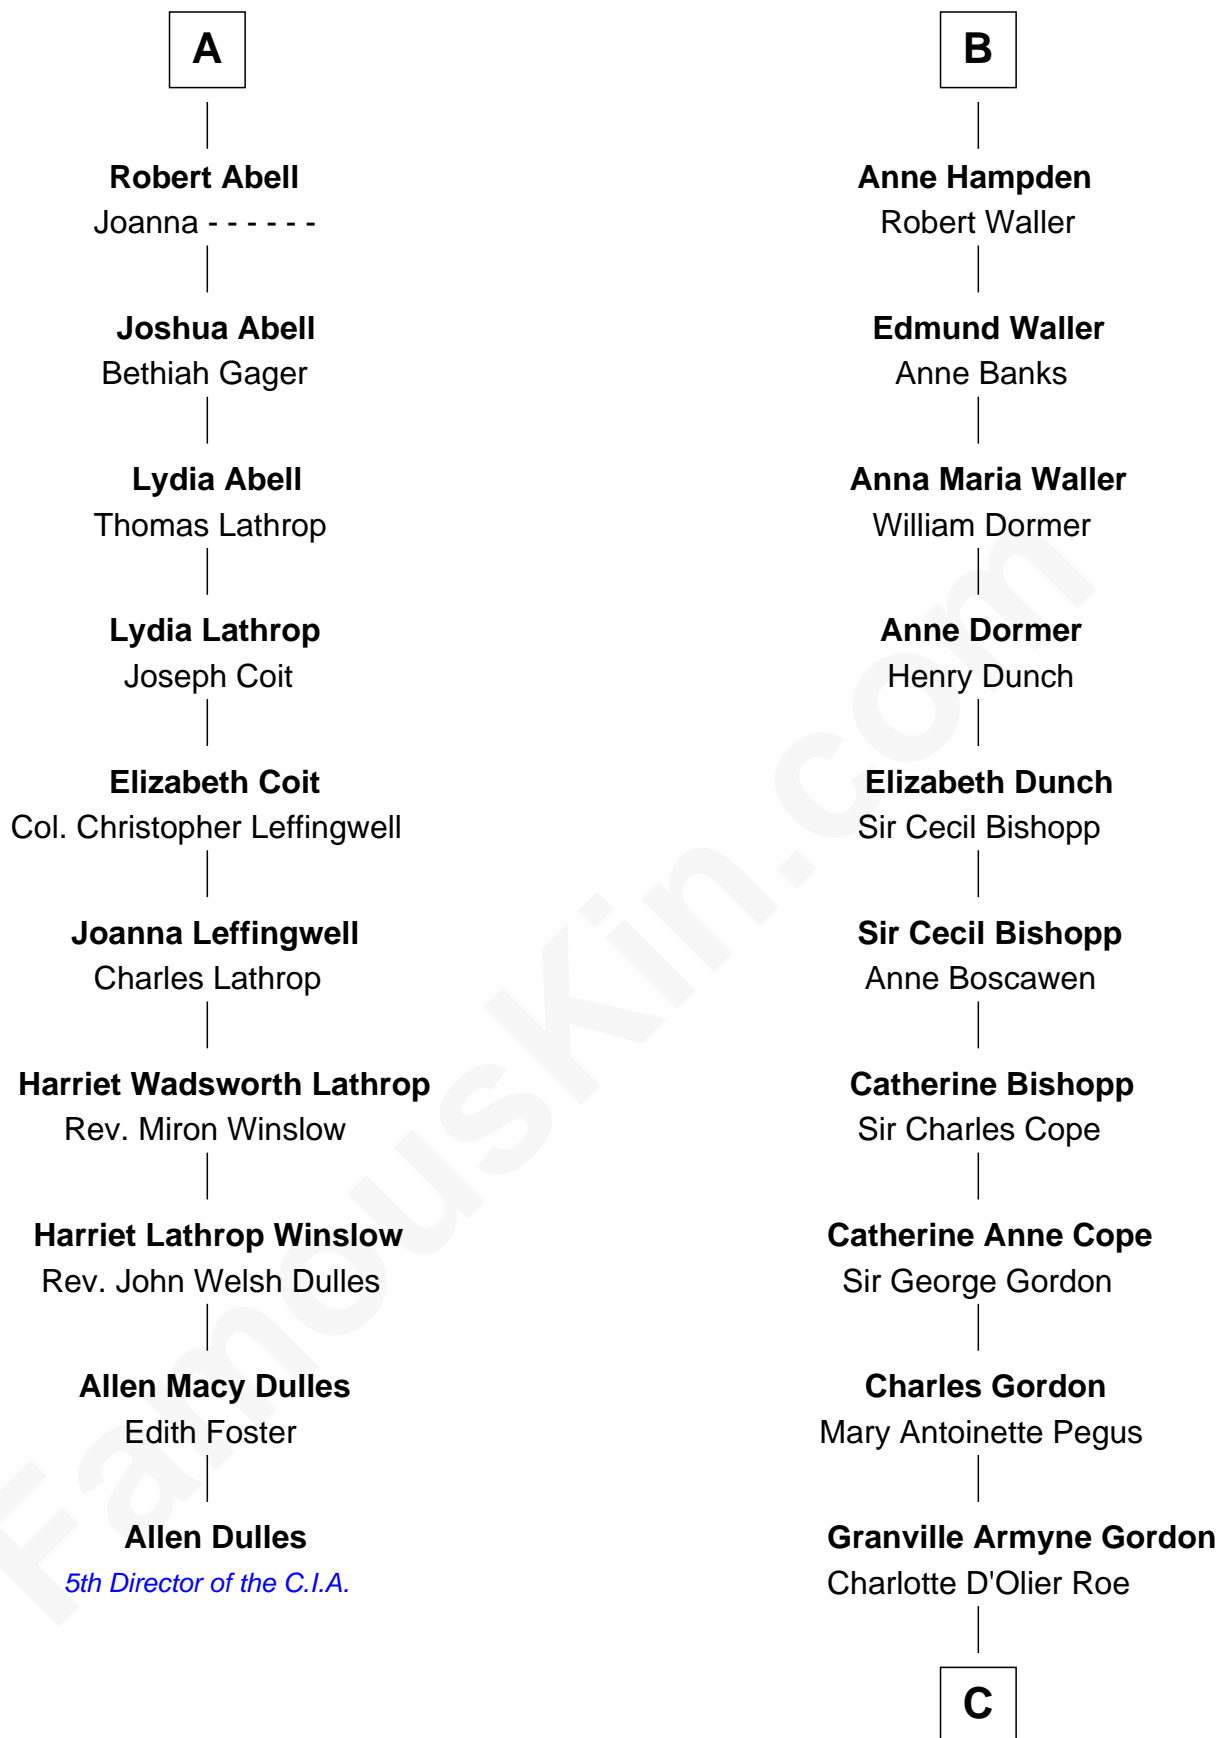

FamousKin.com Relationship Chart of

Allen Dulles

5th Director of the C.I.A.

16th cousin 5 times removed of

Cara Delevingne

Fashion Model and Movie Actress

Sir Walter Blount

Sancha de Ayala

C

Armyne Evelyne Gordon

Sir Lionel Lawson Faudel-Phillips

Anne Margaret Faudel-Phillips

John Vincent Sheffield

Jane Armyne Sheffield

Sir Jocelyn Edward Greville Stevens

Pandora Anne Stevens