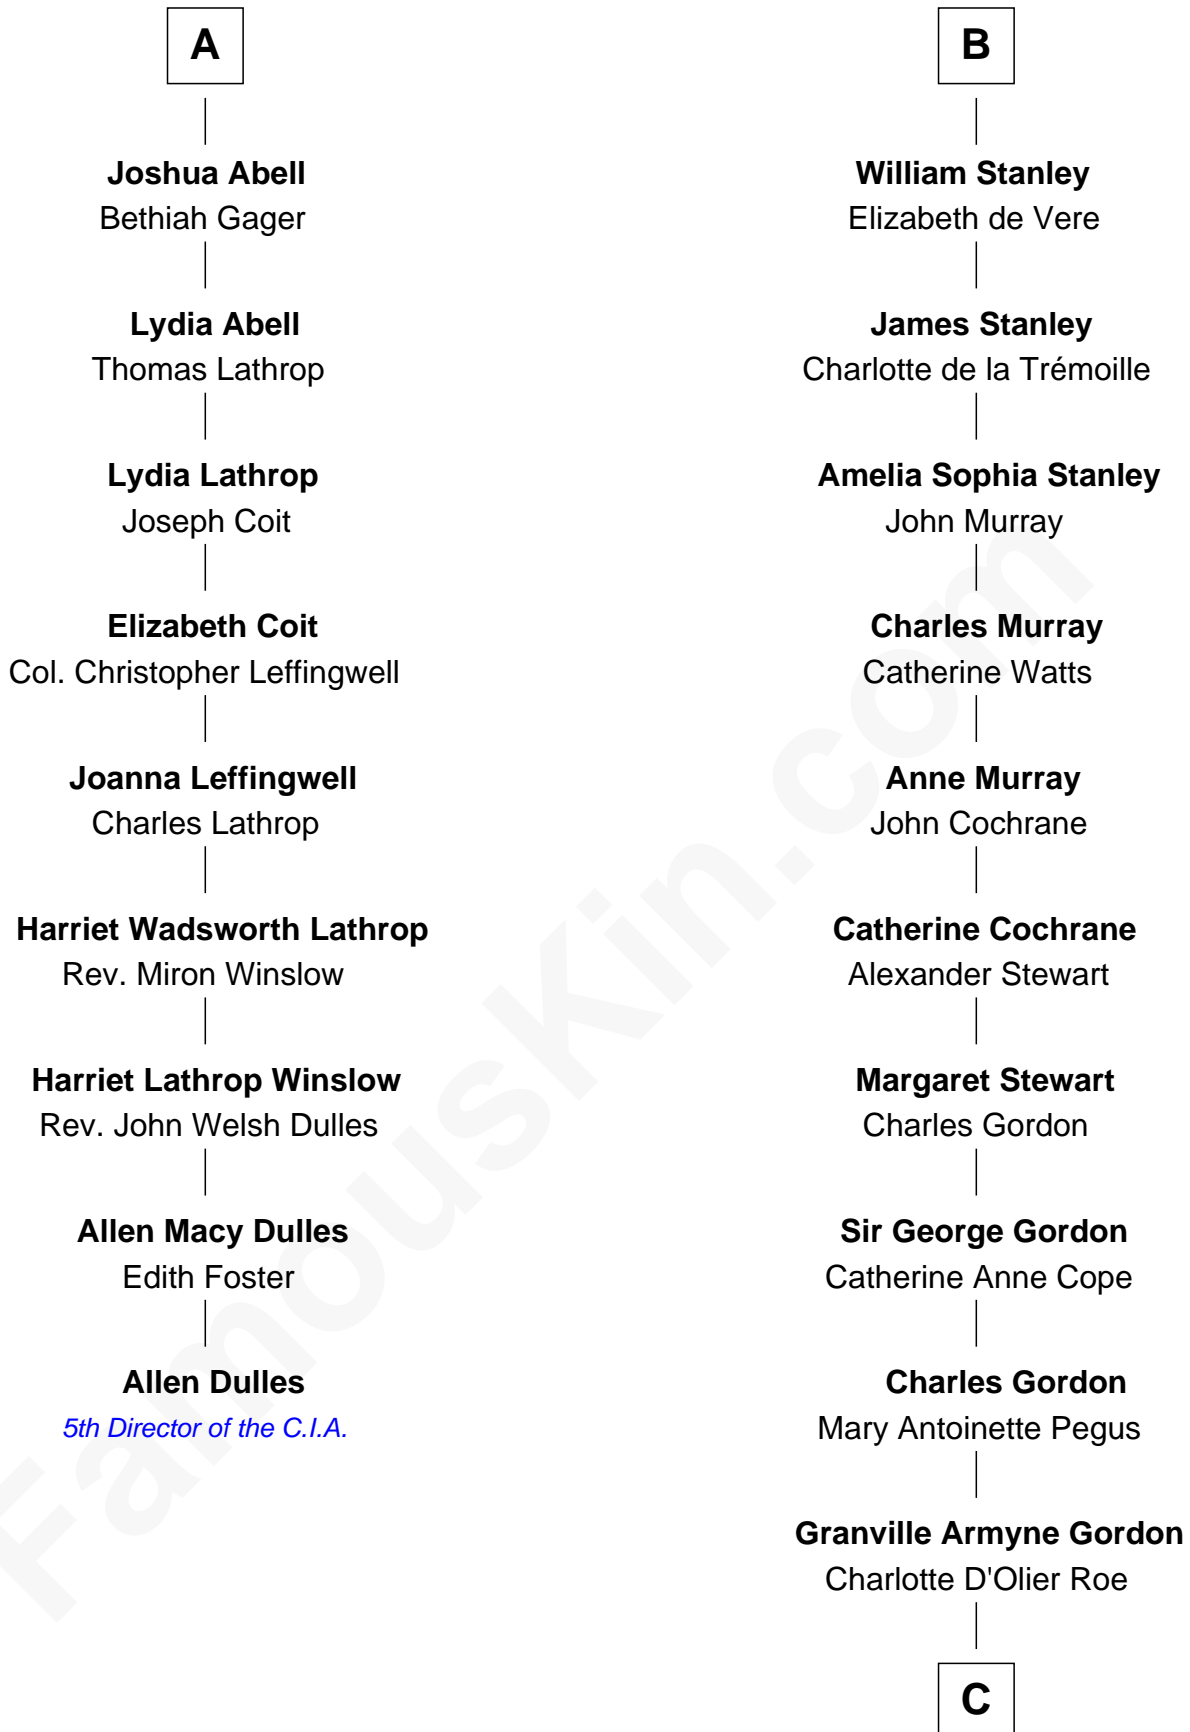

FamousKin.com Relationship Chart of

Allen Dulles

5th Director of the C.I.A.

15th cousin 6 times removed of

Cara Delevingne

Fashion Model and Movie Actress

C

Armyne Evelyne Gordon

Sir Lionel Lawson Faudel-Phillips

Anne Margaret Faudel-Phillips

John Vincent Sheffield

Jane Armyne Sheffield

Sir Jocelyn Edward Greville Stevens

Pandora Anne Stevens

Charles Hamar Delevingne

Cara Delevingne