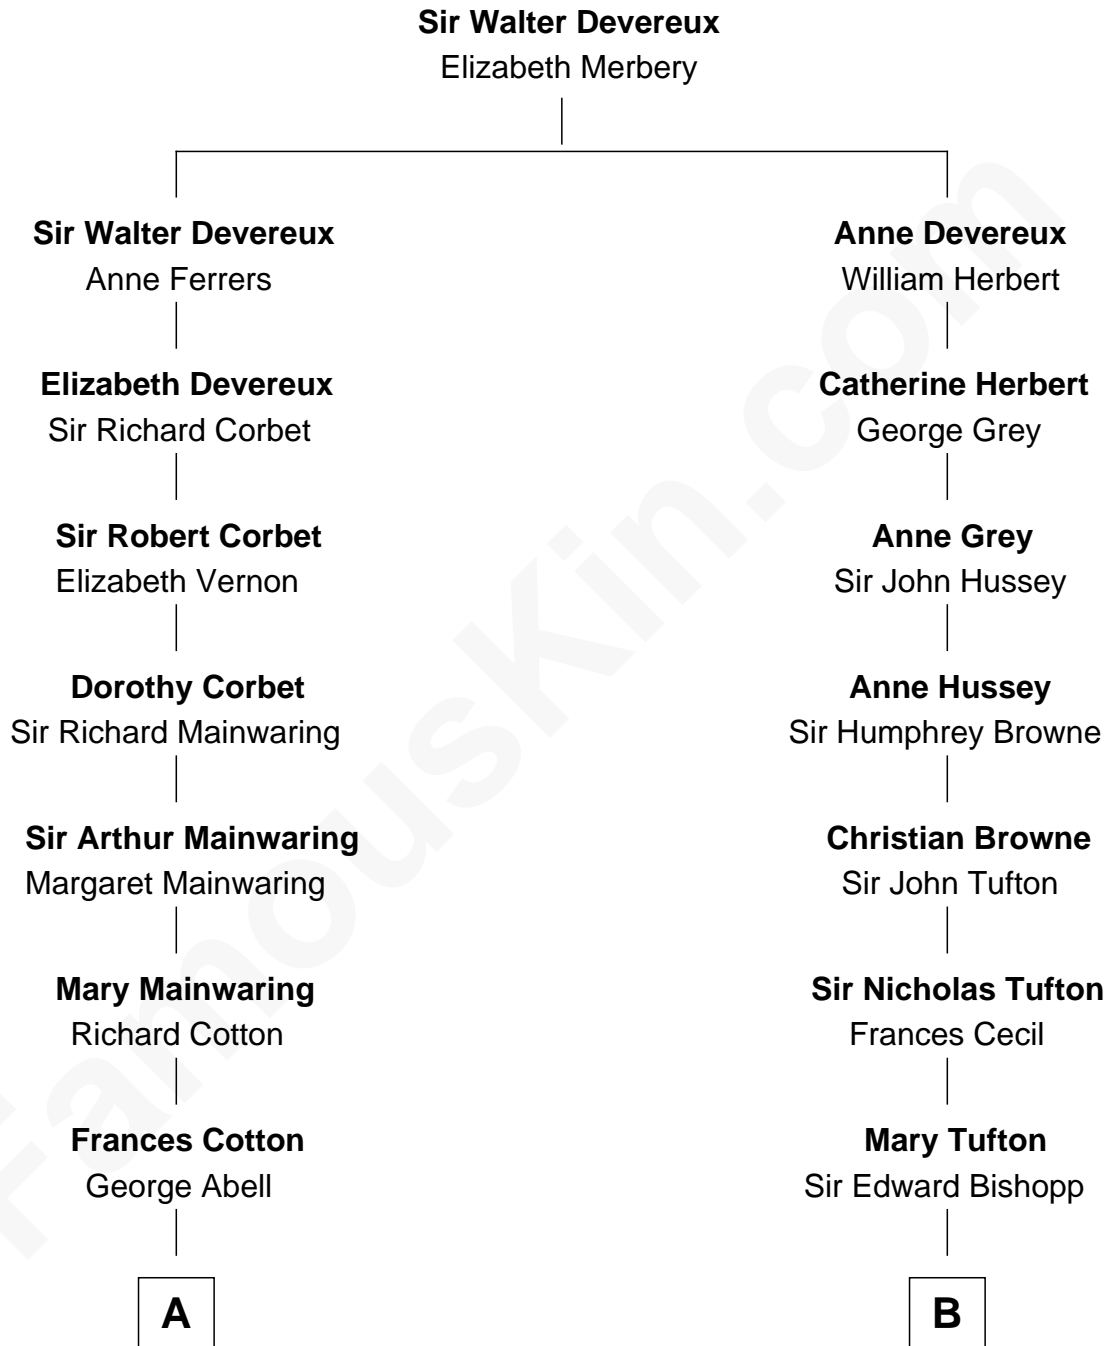

FamousKin.com Relationship Chart of

Allen Dulles

5th Director of the C.I.A.

16th cousin 2 times removed of

Cara Delevingne

Fashion Model and Movie Actress

C

Pandora Anne Stevens
Charles Hamar Delevingne

Cara Delevingne
Model and Actress

FamousKin.com