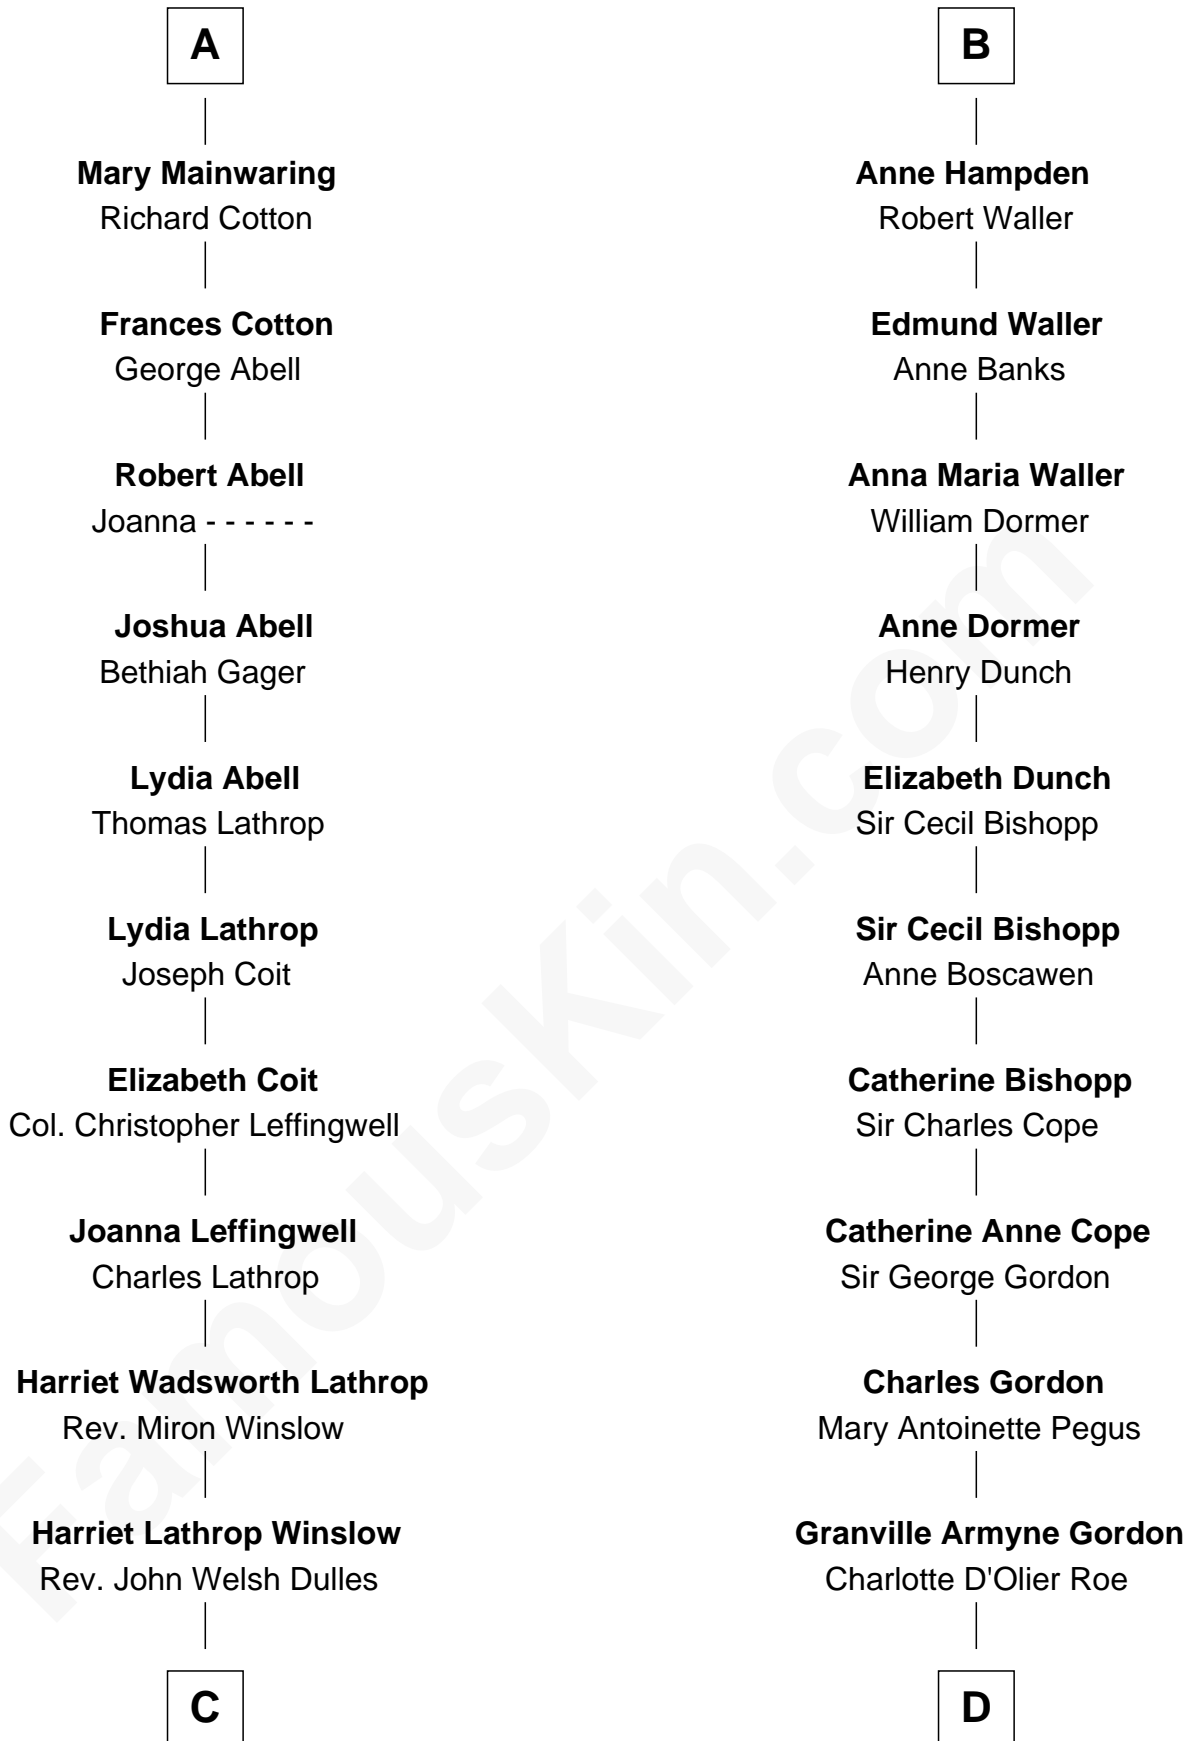

# FamousKin.com Relationship Chart of

**Allen Dulles**

*5th Director of the C.I.A.*

18th cousin 3 times removed of

**Cara Delevingne**

*Fashion Model and Movie Actress*

**John de Welles**

Maud de Roos

**Elizabeth Vernon**

Sir Robert Corbet

**Dorothy Corbet**

Sir Richard Mainwaring

**Sir Arthur Mainwaring**

Margaret Mainwaring

**A**

**Margery de Welles**

Stephen le Scrope

**Maude le Scrope**

Sir Baldwin Freville

**Elizabeth Freville**

Sir Thomas Ferrers

**Sir Henry Ferrers**

Margaret Heckstall

**Sir Edward Ferrers**

Constance Brome

**Elizabeth Ferrers**

John Hampden

**Griffith Hampden**

Anne Cave

**B**

**C**

**Allen Macy Dulles**