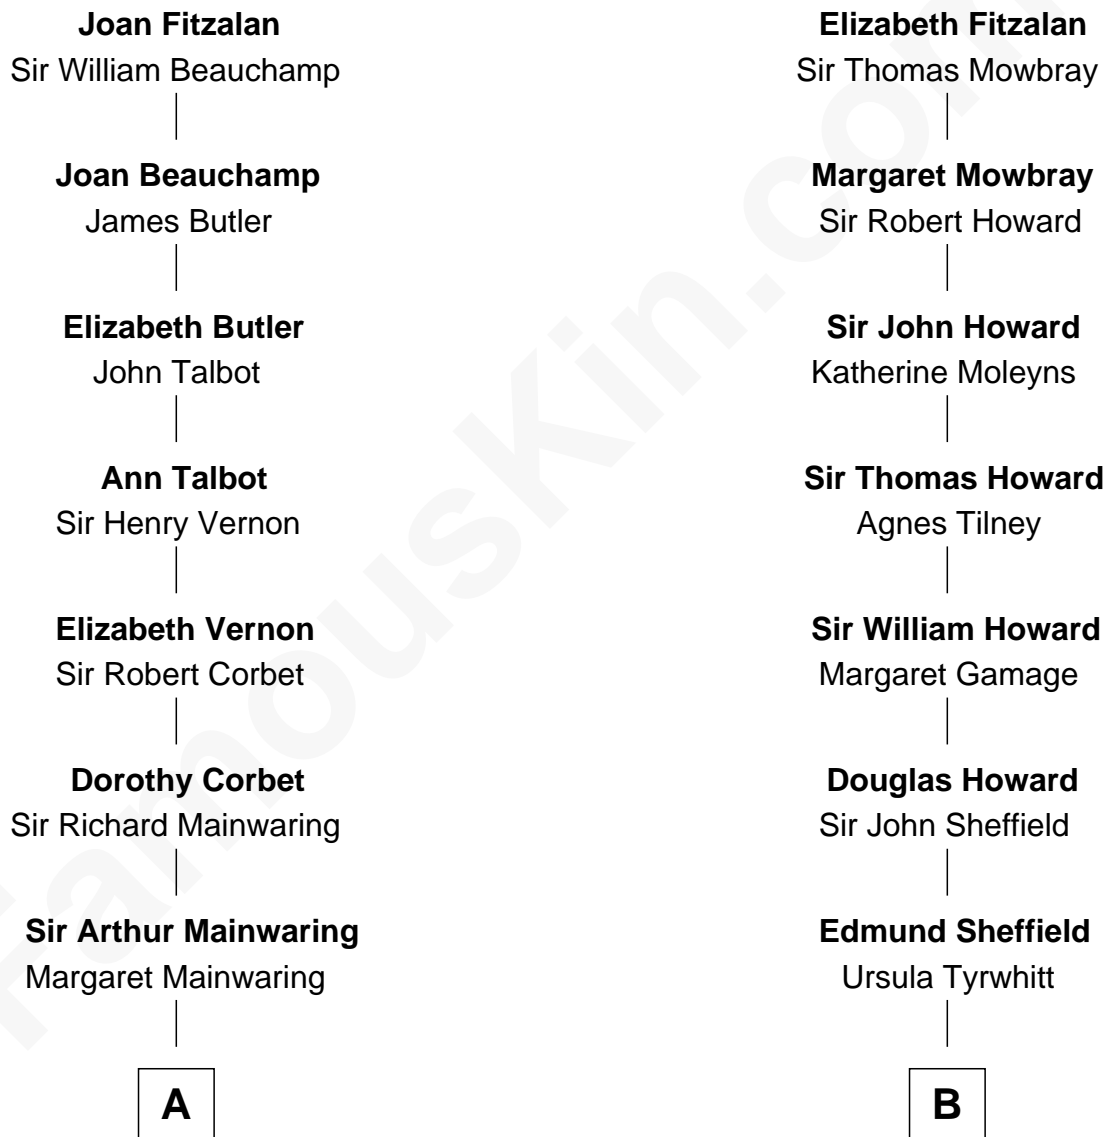

FamousKin.com Relationship Chart of

Allen Dulles

5th Director of the C.I.A.

18th cousin of

Cara Delevingne

Fashion Model and Movie Actress

Sir Richard Fitzalan

Elizabeth de Bohun