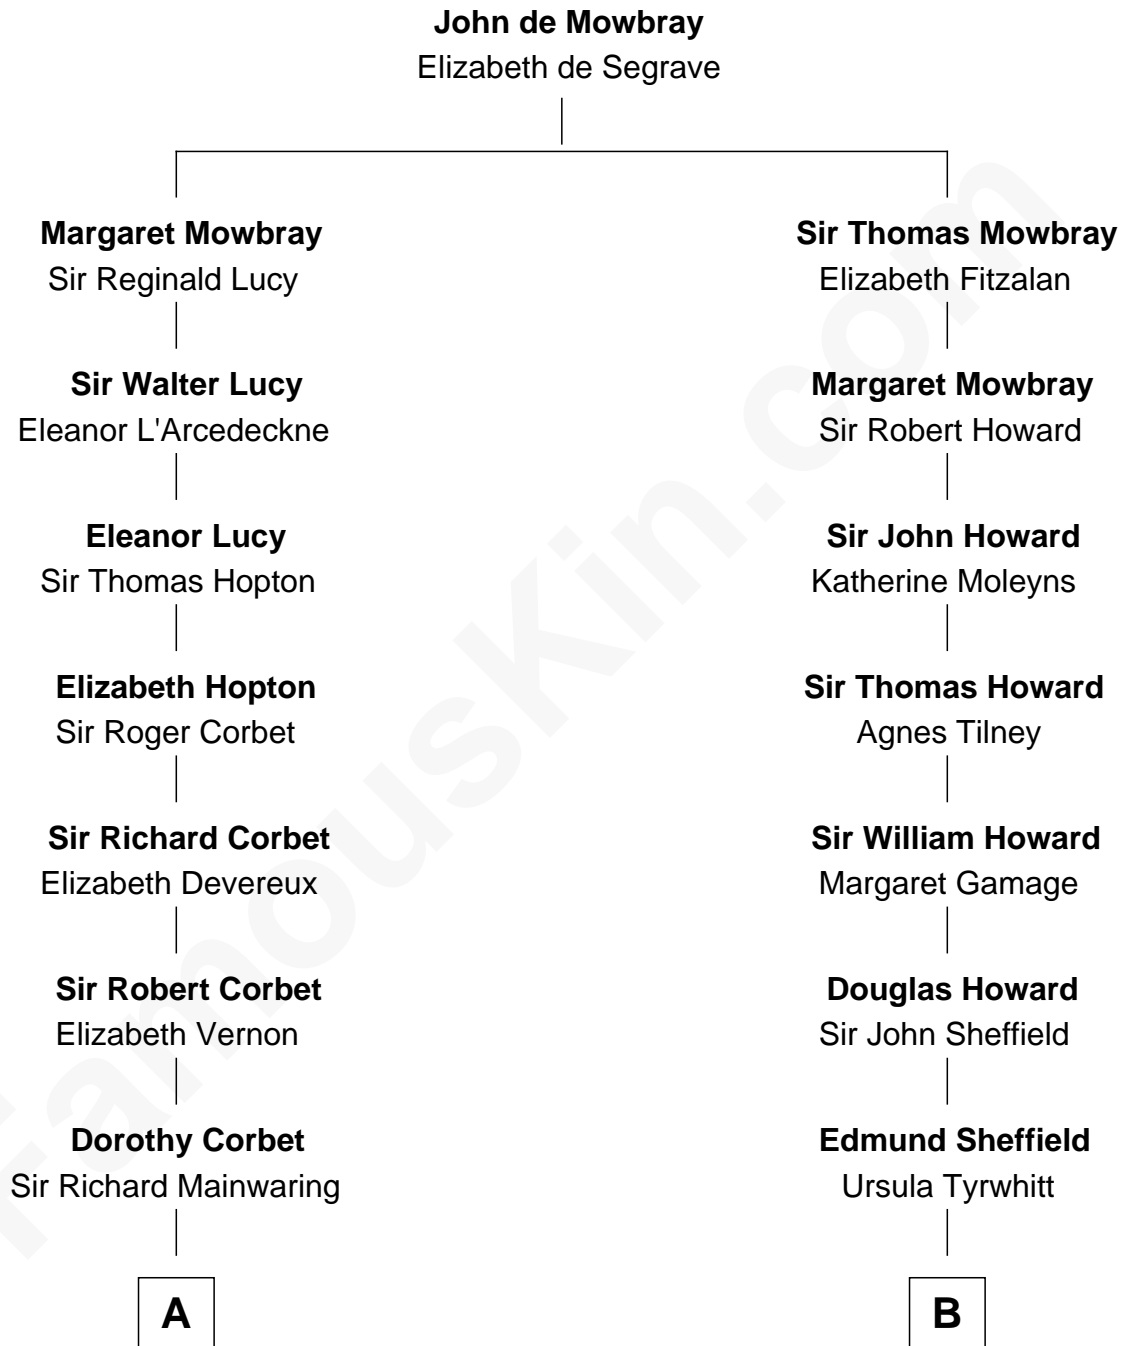

# FamousKin.com Relationship Chart of

**Allen Dulles**

*5th Director of the C.I.A.*

18th cousin 1 time removed of

**Cara Delevingne**

*Fashion Model and Movie Actress*

**C**

**Harriet Lathrop Winslow**  
Rev. John Welsh Dulles

**Allen Macy Dulles**  
Edith Foster

**Allen Dulles**  
*5th Director of the C.I.A.*

**D**

**Pandora Anne Stevens**  
Charles Hamar Delevingne

**Cara Delevingne**  
*Model and Actress*

FamousKin.com