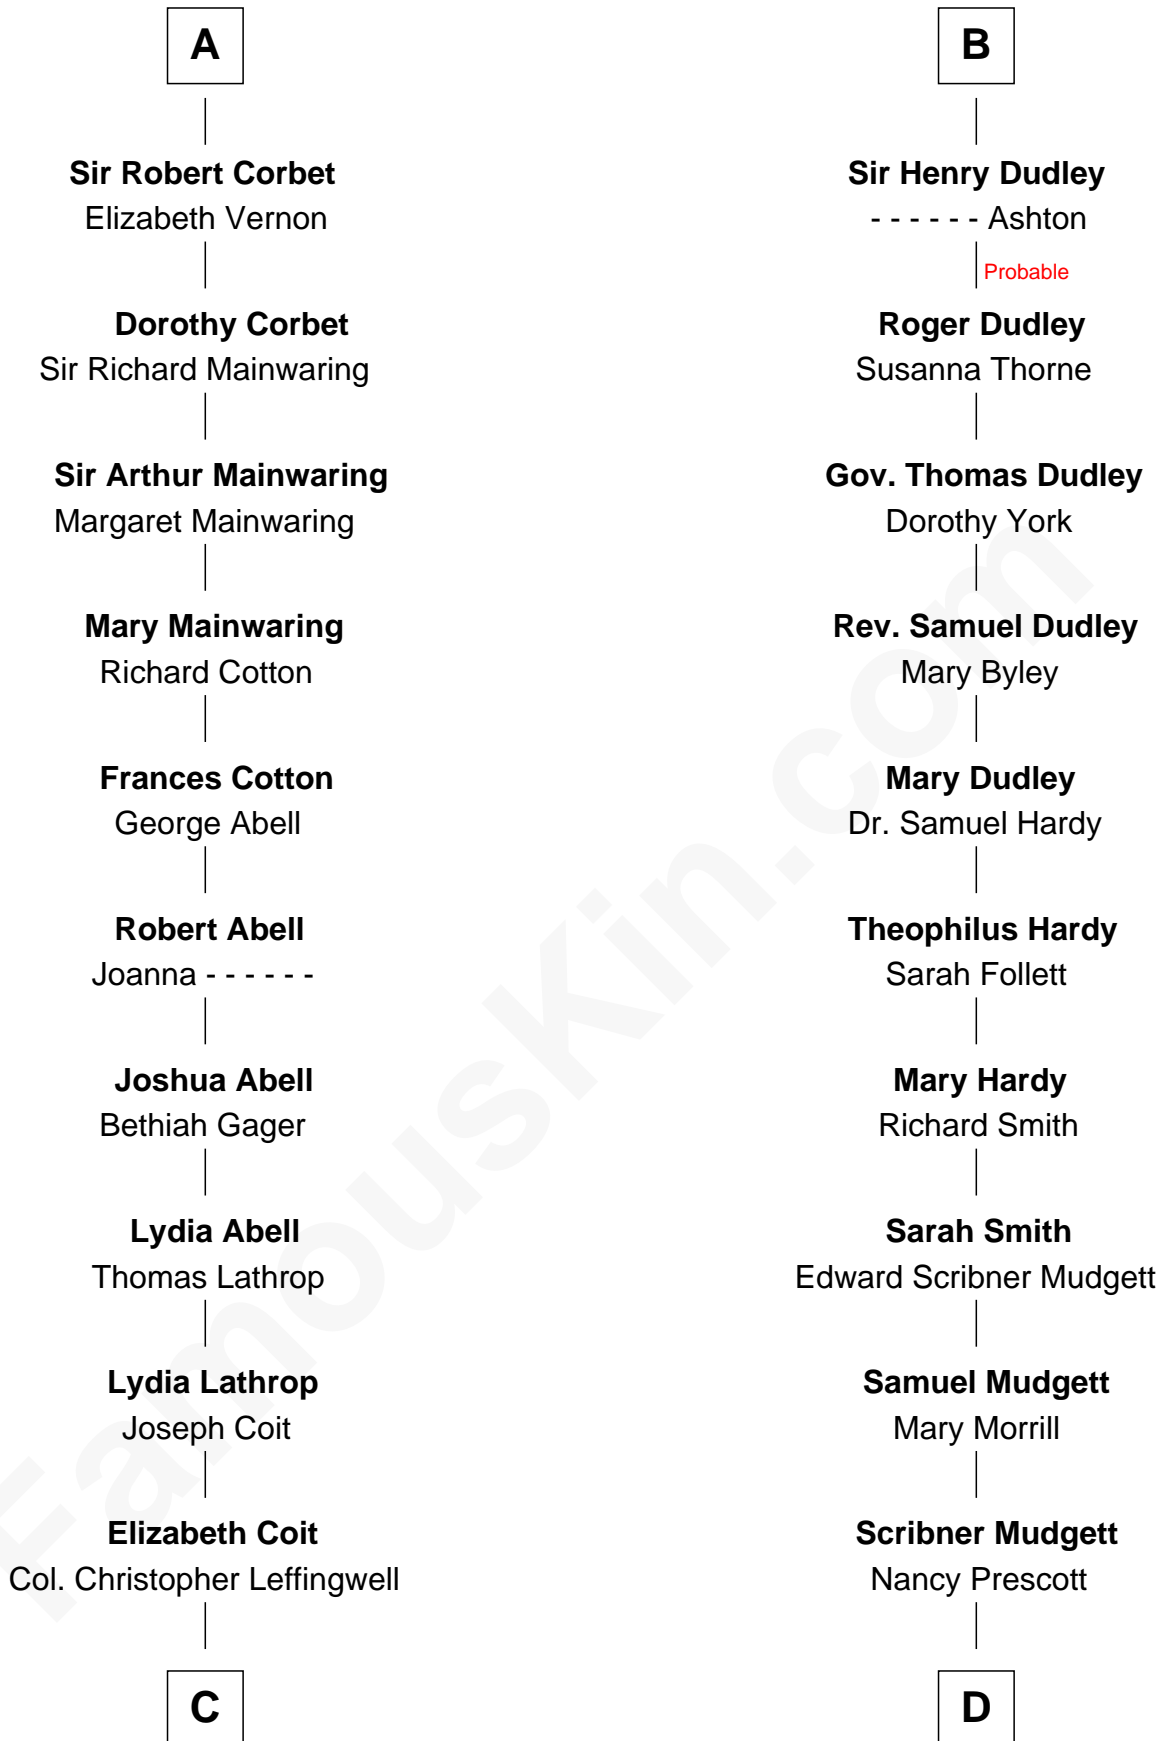

FamousKin.com Relationship Chart of

Allen Dulles

5th Director of the C.I.A.

18th cousin 3 times removed of

Dr. H. H. Holmes

Serial Killer aka "Devil in the White City"

C

Joanna Leffingwell

Charles Lathrop

Harriet Wadsworth Lathrop

Rev. Miron Winslow

Harriet Lathrop Winslow

Rev. John Welsh Dulles

Allen Macy Dulles

Edith Foster

Allen Dulles

5th Director of the C.I.A.

D

Levi Horton Mudgett

Theodate Page Price

Dr. H. H. Holmes

Serial Killer Dr. H. H. Holmes

FamousKin.com