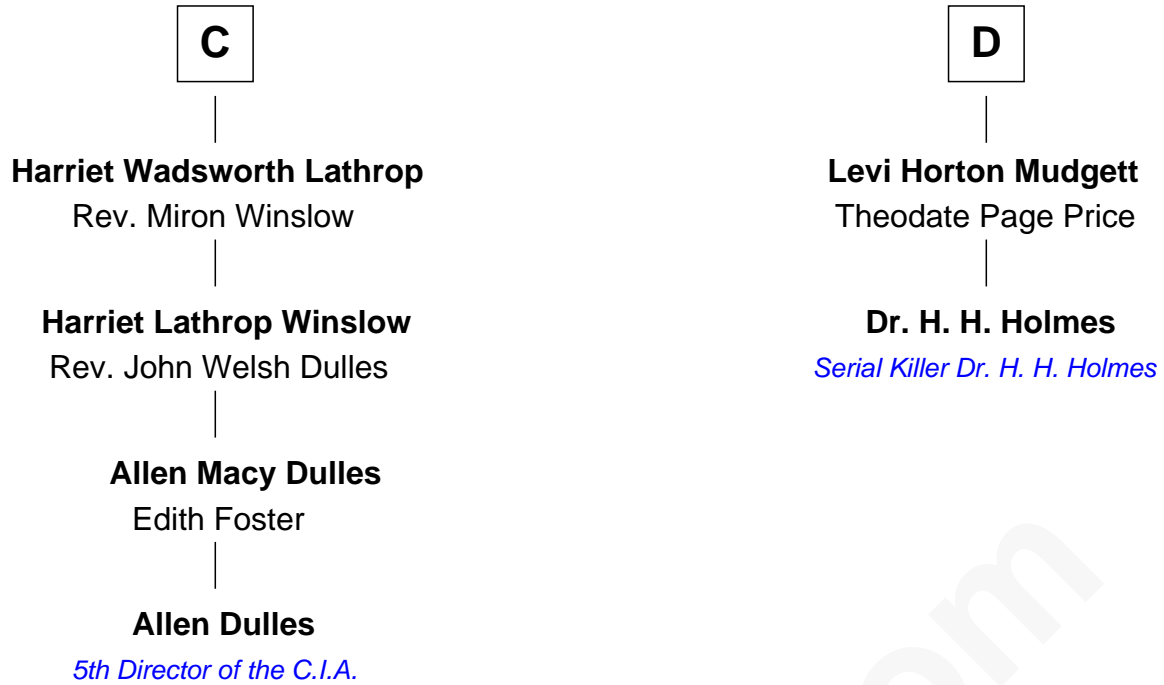

# FamousKin.com Relationship Chart of

**Allen Dulles**

*5th Director of the C.I.A.*

18th cousin 2 times removed of

**Dr. H. H. Holmes**

*Serial Killer aka "Devil in the White City"*

FamousKin.com