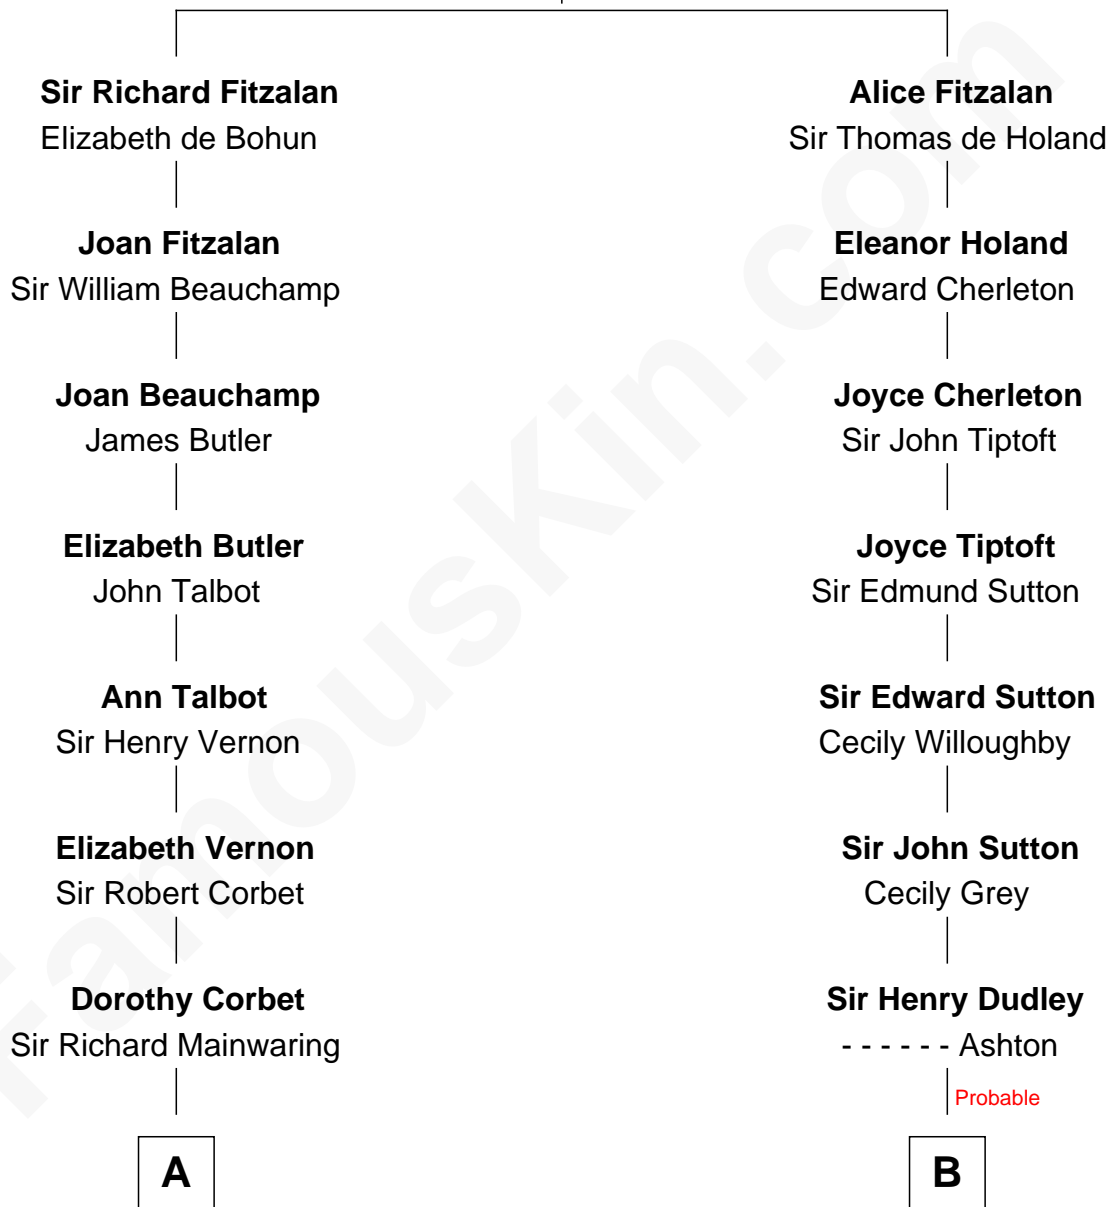

# FamousKin.com Relationship Chart of

**Allen Dulles**

*5th Director of the C.I.A.*

17th cousin 2 times removed of

**Dr. H. H. Holmes**

*Serial Killer aka "Devil in the White City"*

**Richard Fitzalan**  
Eleanor Plantagenet

**C**

—  
**Harriet Lathrop Winslow**

Rev. John Welsh Dulles

—  
**Allen Macy Dulles**

Edith Foster

—  
**Allen Dulles**

*5th Director of the C.I.A.*

FamousKin.com