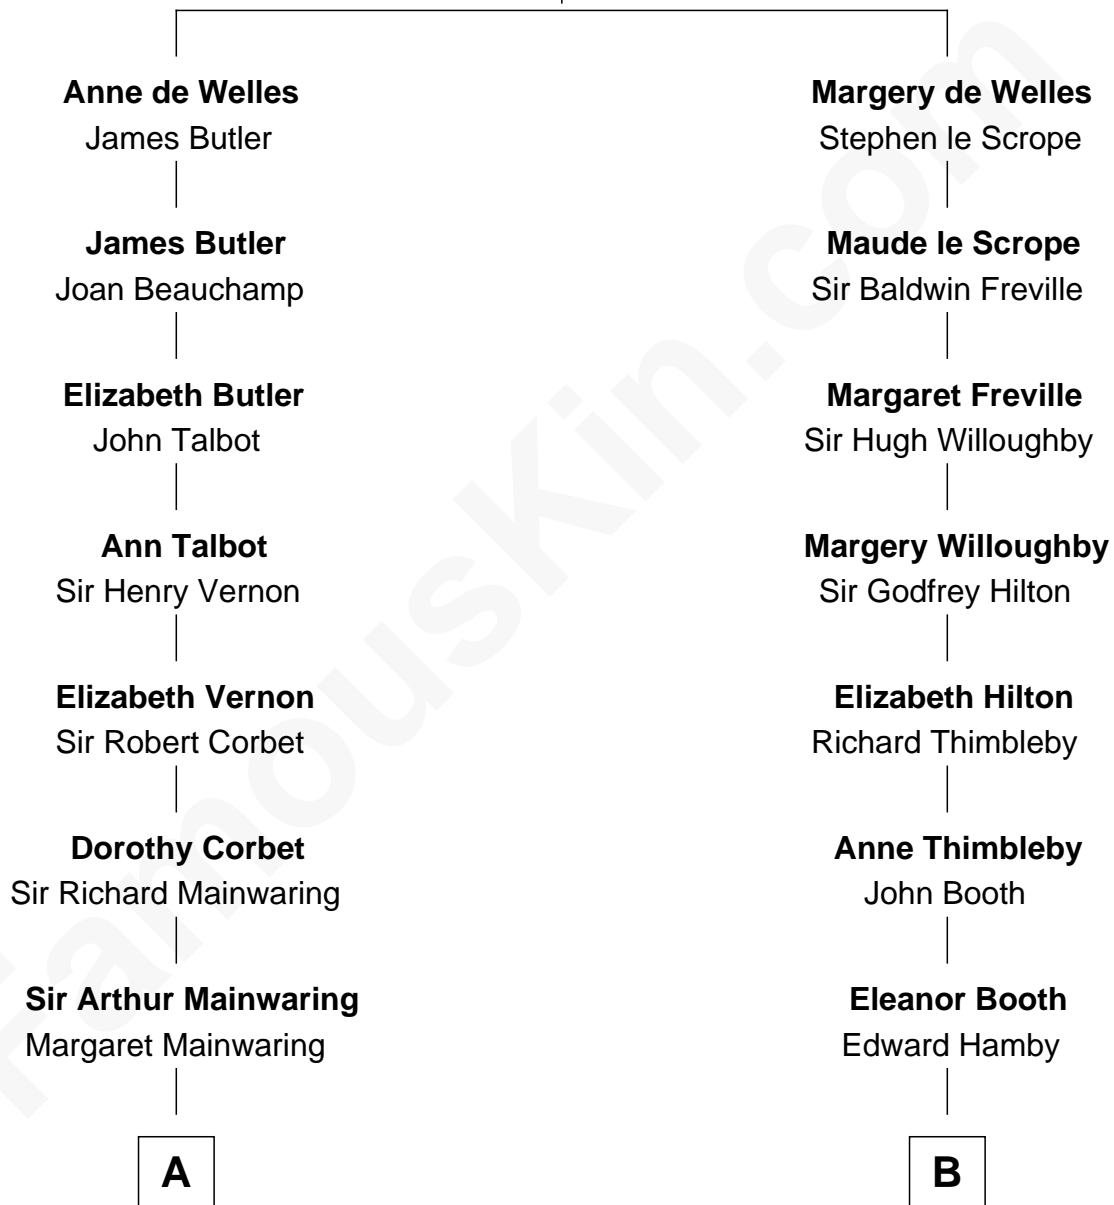

FamousKin.com Relationship Chart of

Allen Dulles

5th Director of the C.I.A.

17th cousin 1 time removed of

Franklin D. Roosevelt

32nd U.S. President

John de Welles

Maud de Roos

C

Allen Macy Dulles

Edith Foster

Allen Dulles

5th Director of the C.I.A.

FamousKin.com