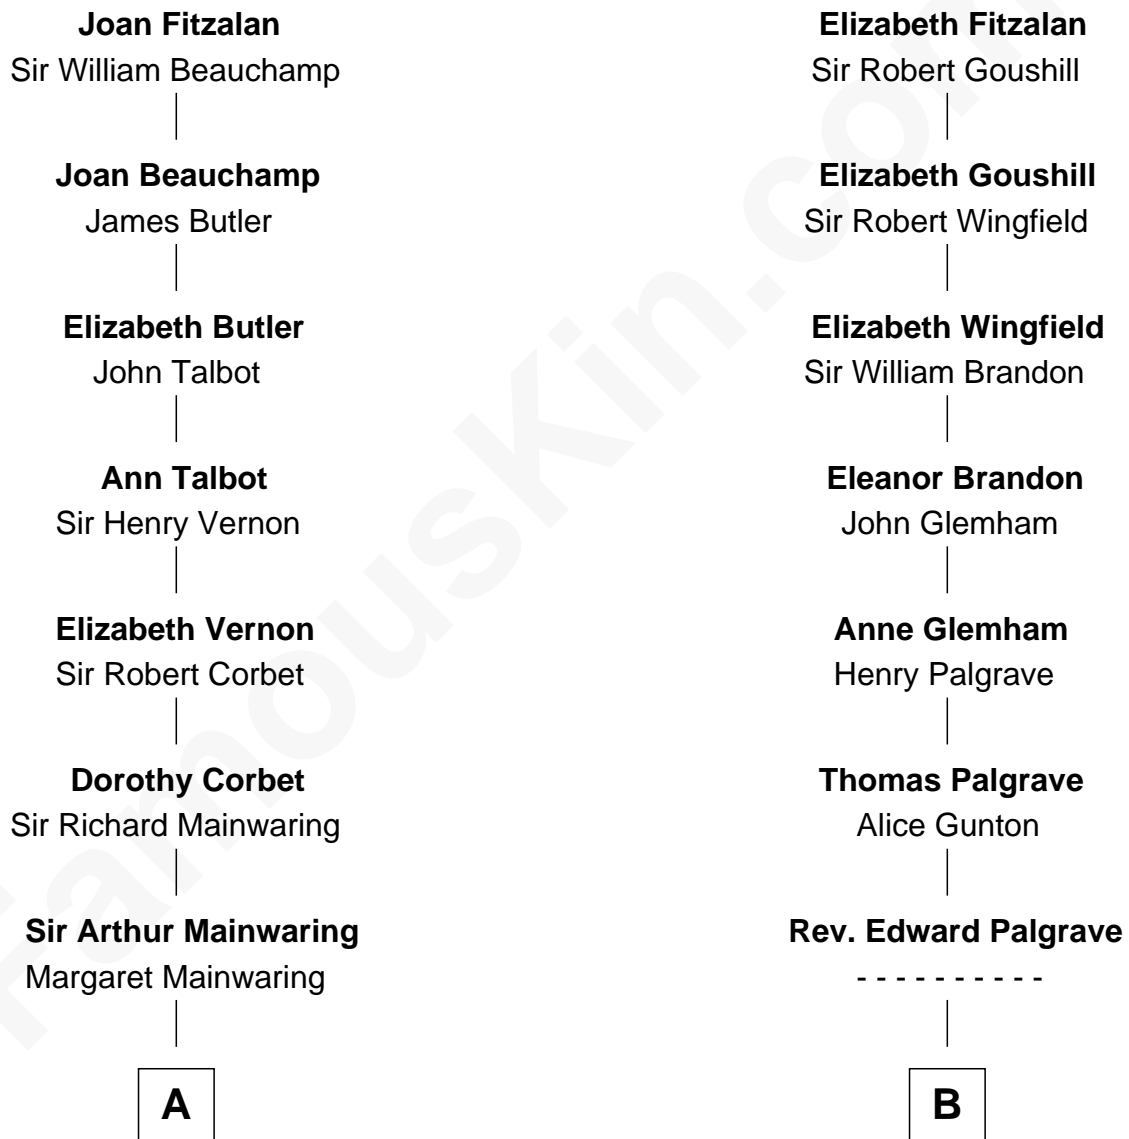

FamousKin.com Relationship Chart of

Allen Dulles

5th Director of the C.I.A.

16th cousin 2 times removed of

Franklin D. Roosevelt

32nd U.S. President

Sir Richard Fitzalan

Elizabeth de Bohun

C

Allen Macy Dulles

Edith Foster

Allen Dulles

5th Director of the C.I.A.

FamousKin.com