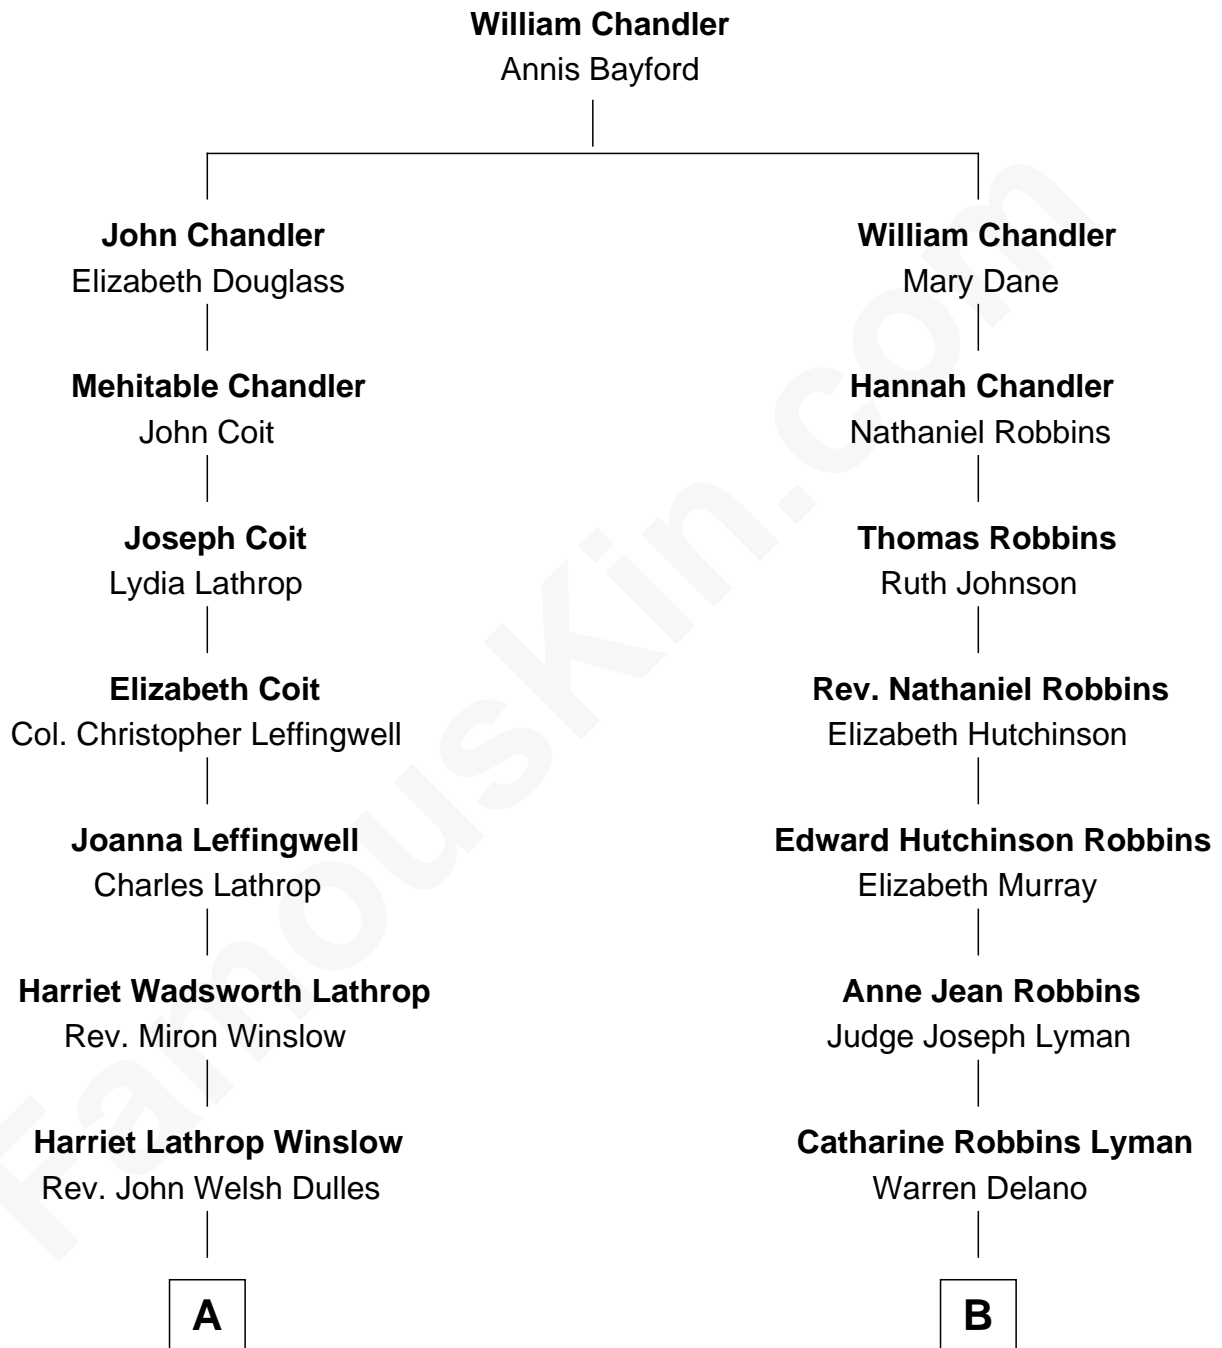

FamousKin.com Relationship Chart of

Allen Dulles

5th Director of the C.I.A.

8th cousin of

Franklin D. Roosevelt

32nd U.S. President

A

Allen Macy Dulles

Edith Foster

Allen Dulles

5th Director of the C.I.A.

B

Sara Delano

James Roosevelt

Franklin D. Roosevelt

32nd U.S. President