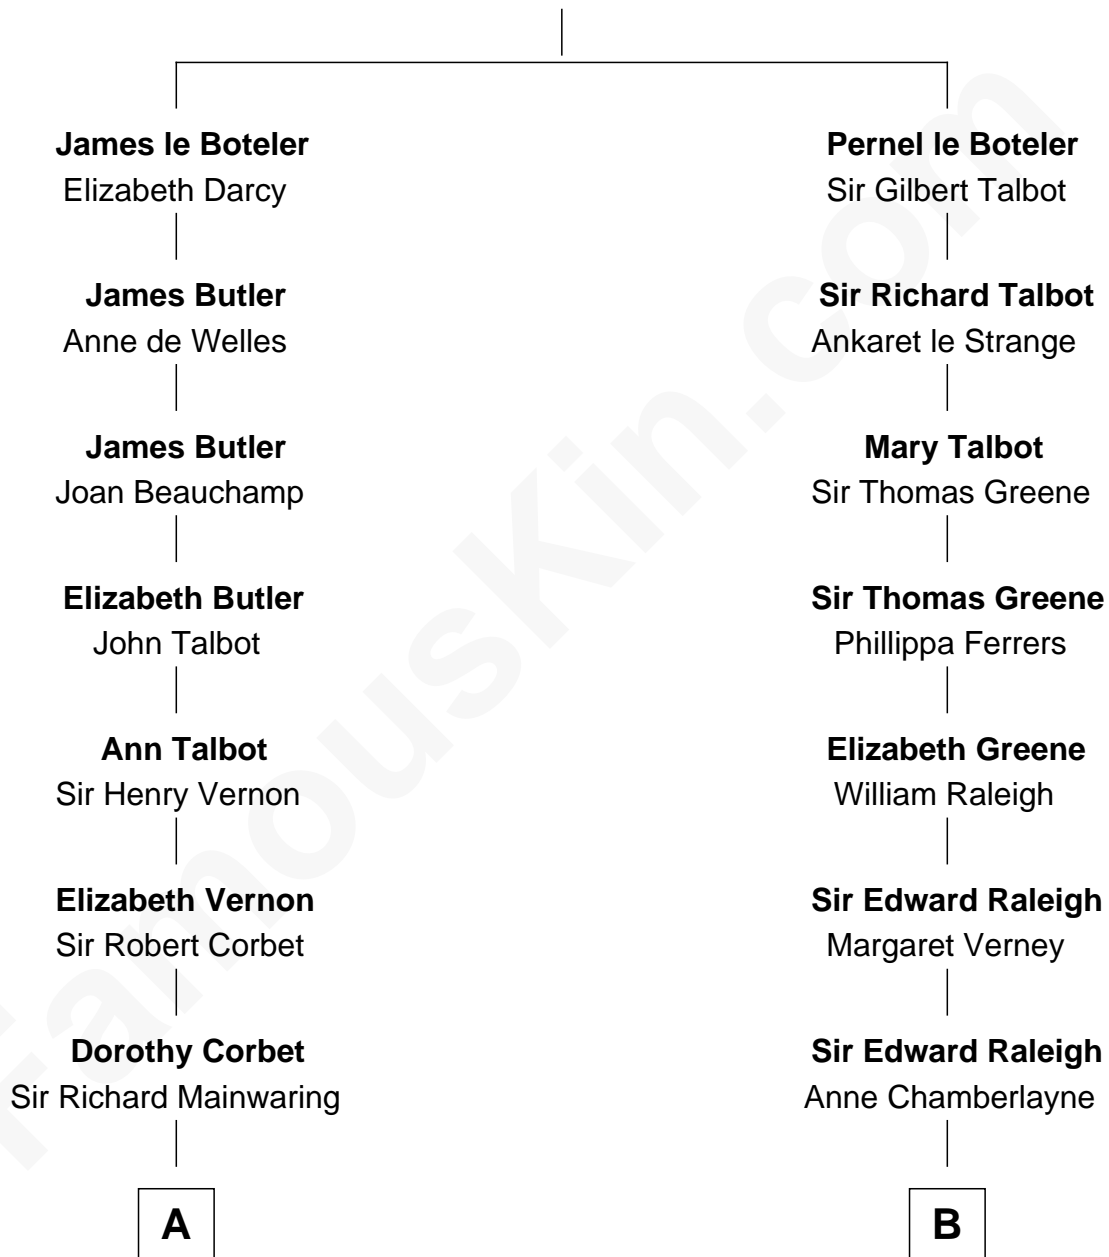

# FamousKin.com Relationship Chart of

**Allen Dulles**

*5th Director of the C.I.A.*

19th cousin of

**Franklin D. Roosevelt**

*32nd U.S. President*

**Sir James le Boteler**

Eleanor de Bohun

**C**

**Harriet Lathrop Winslow**  
Rev. John Welsh Dulles

**Allen Macy Dulles**  
Edith Foster

**Allen Dulles**  
*5th Director of the C.I.A.*

**D**

**Catharine Robbins Lyman**  
Warren Delano

**Sara Delano**  
James Roosevelt

**Franklin D. Roosevelt**  
*32nd U.S. President*

FamousKin.com