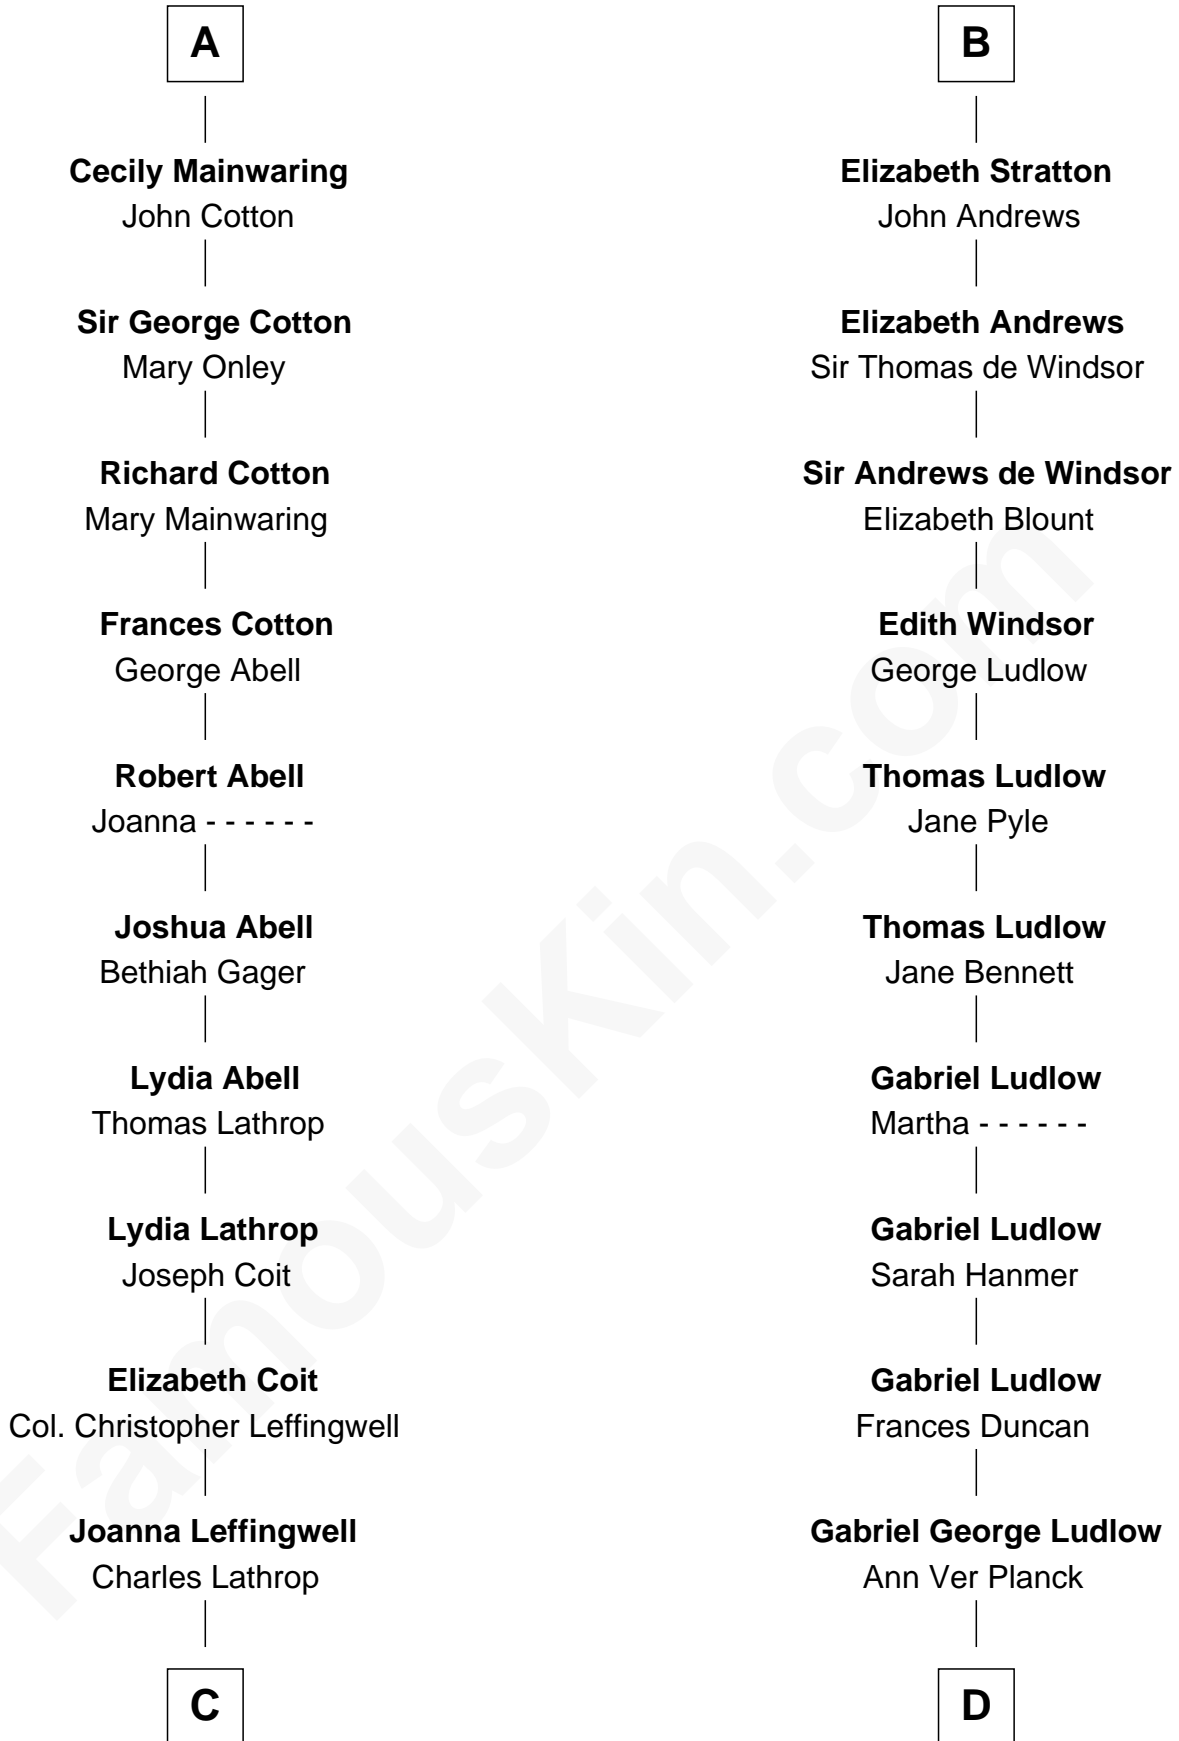

FamousKin.com Relationship Chart of

Allen Dulles

5th Director of the C.I.A.

20th cousin 1 time removed of

Eleanor Roosevelt

First Lady of President Franklin D. Roosevelt

William de Braiose

Eva Marshal

C

Harriet Wadsworth Lathrop

Rev. Miron Winslow

Harriet Lathrop Winslow

Rev. John Welsh Dulles

Allen Macy Dulles

Edith Foster

Allen Dulles