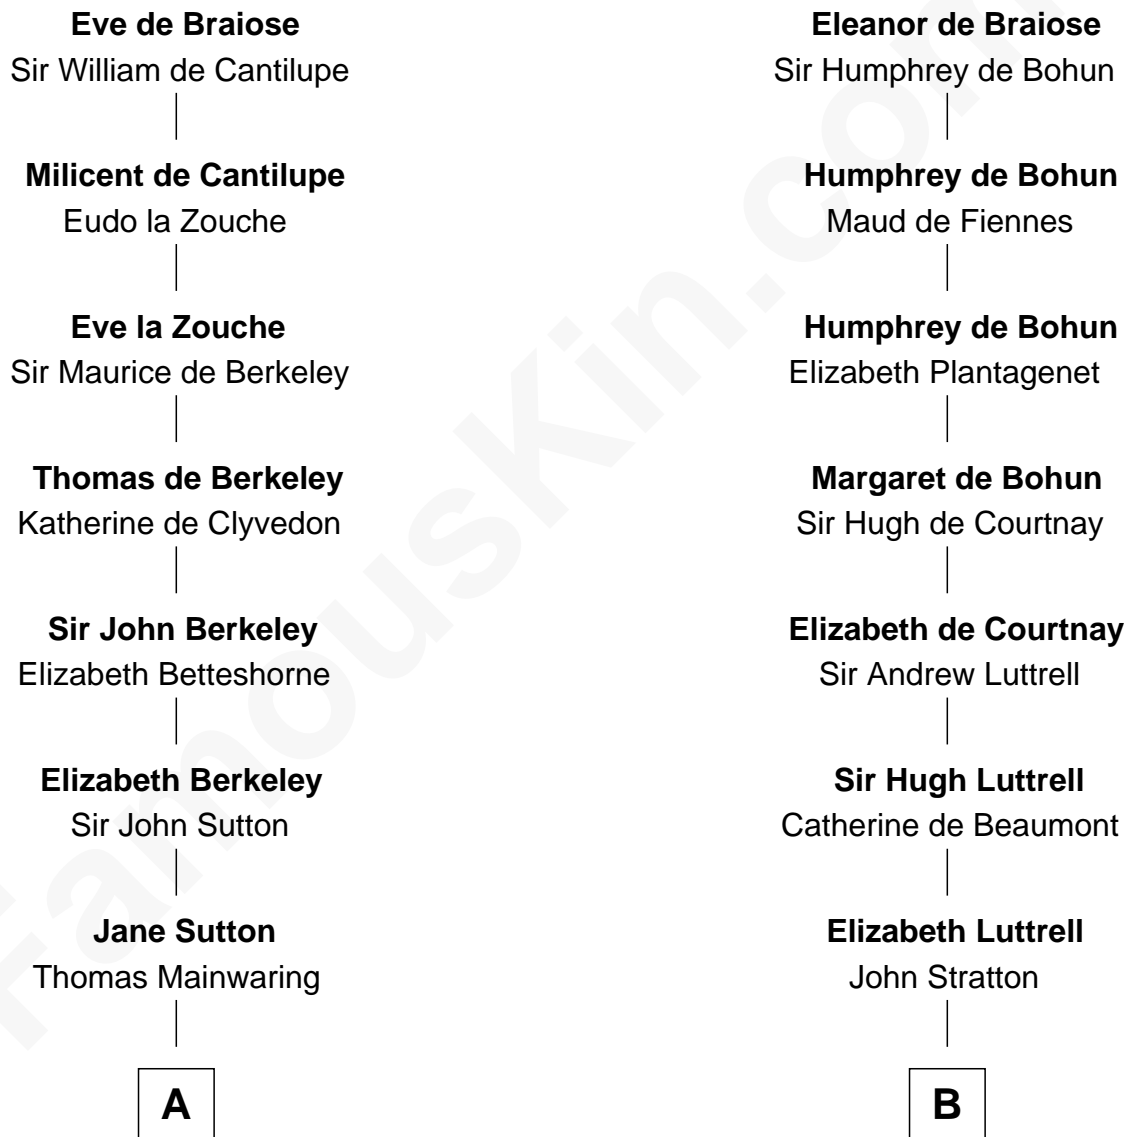

FamousKin.com Relationship Chart of

Allen Dulles

5th Director of the C.I.A.

20th cousin 1 time removed of

Eleanor Roosevelt

First Lady of President Franklin D. Roosevelt

William de Braiose

Eva Marshal