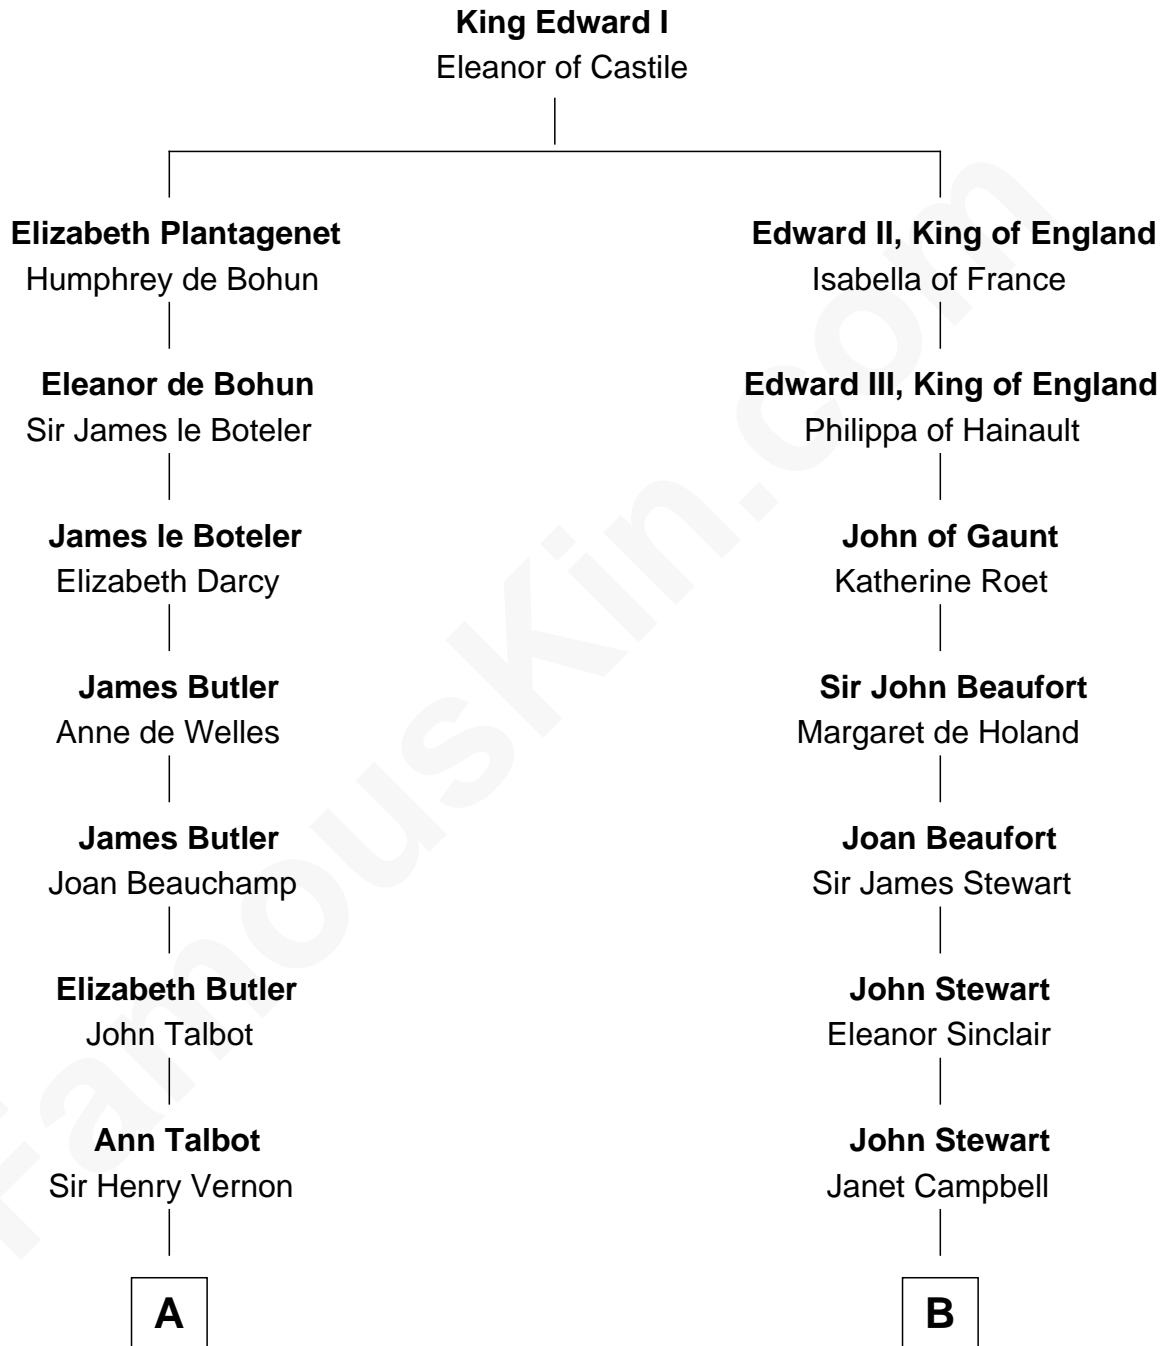

FamousKin.com Relationship Chart of

Allen Dulles

5th Director of the C.I.A.

18th cousin 3 times removed of

Theodore Roosevelt

26th U.S. President

FamousKin.com