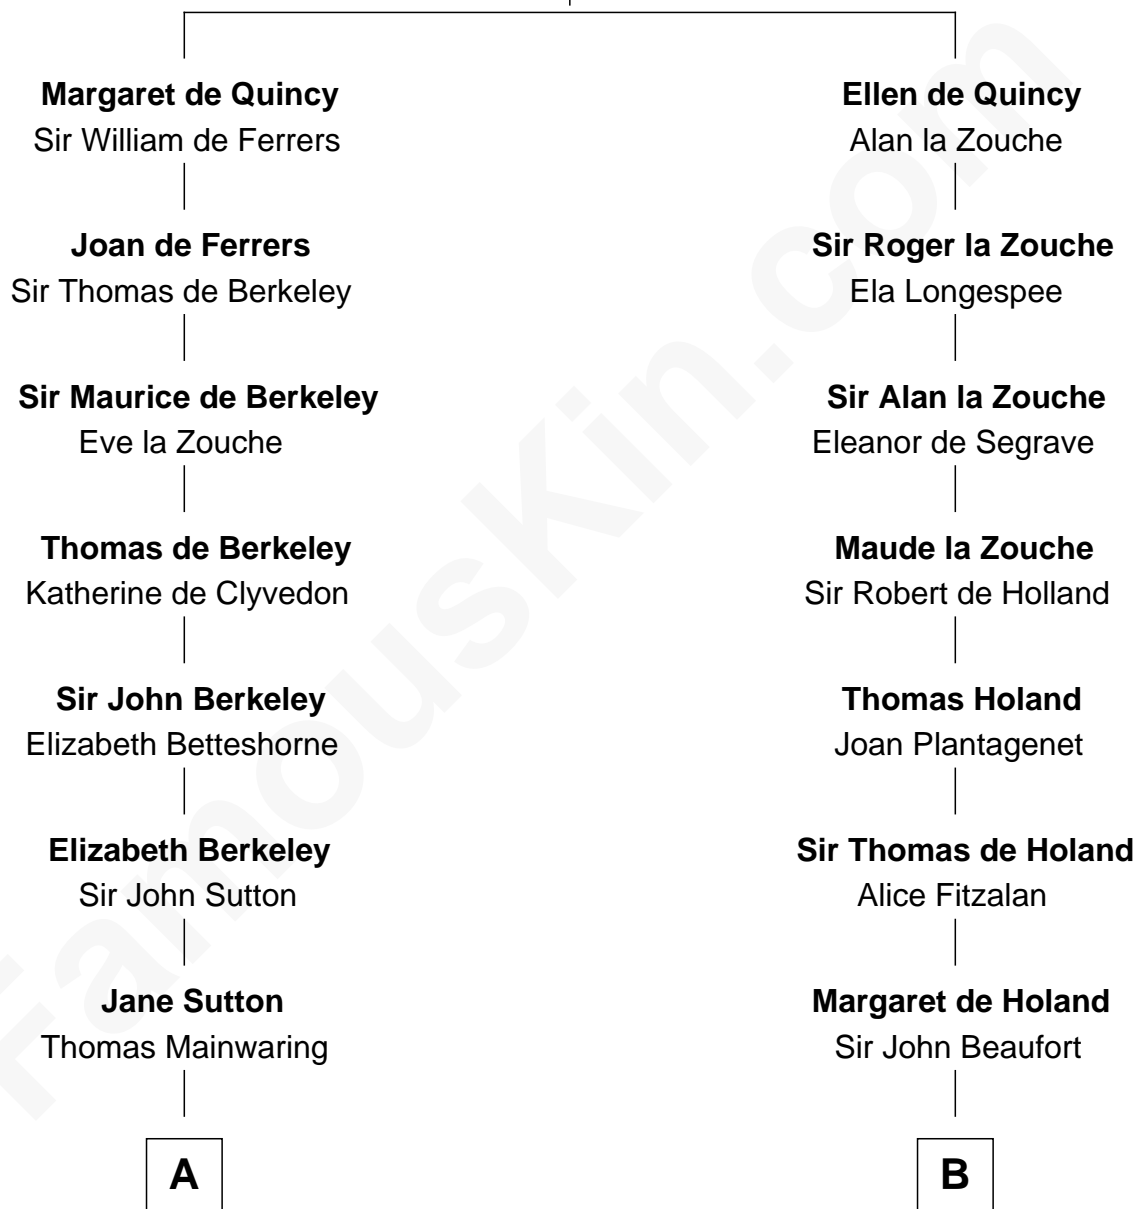

FamousKin.com Relationship Chart of

Allen Dulles

5th Director of the C.I.A.

20th cousin 1 time removed of

Theodore Roosevelt

26th U.S. President

Sir Roger de Quincy

Helen of Galloway