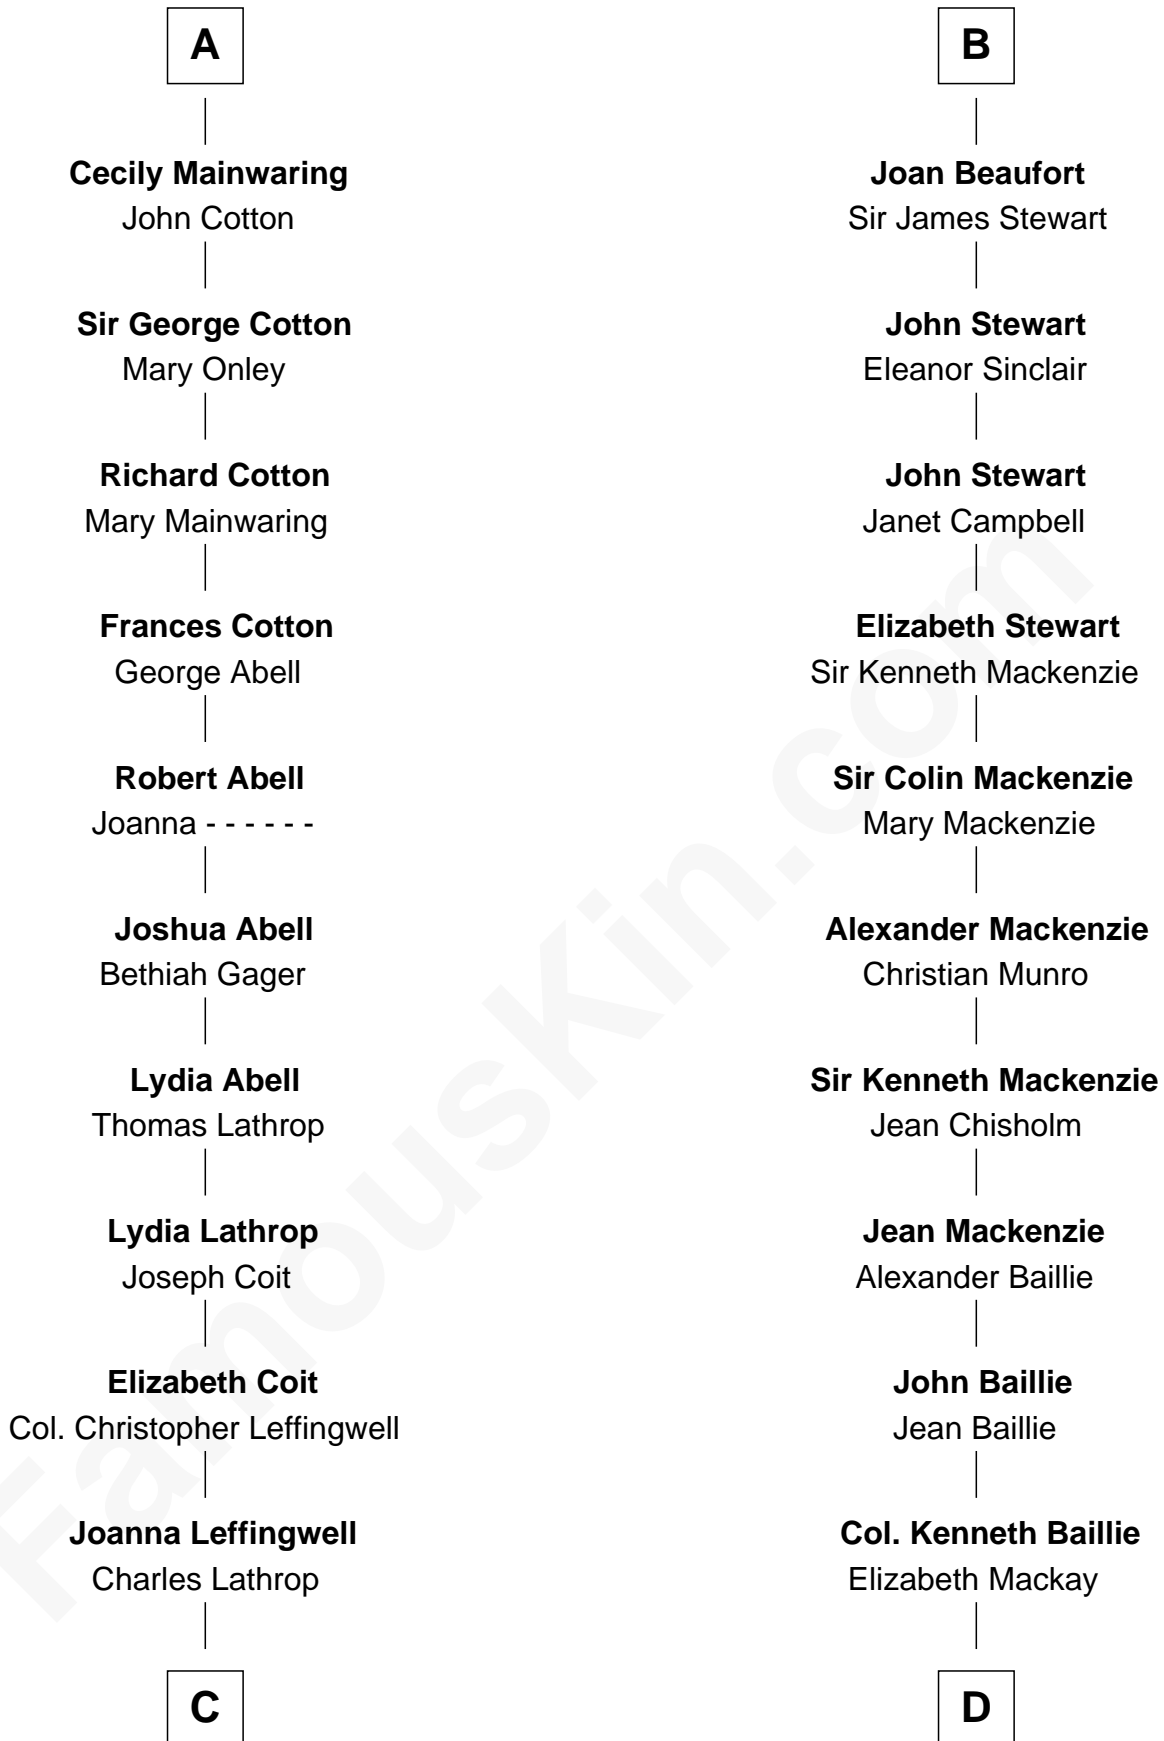

FamousKin.com Relationship Chart of

Allen Dulles

5th Director of the C.I.A.

20th cousin 1 time removed of

Theodore Roosevelt

26th U.S. President

Sir Roger de Quincy

Helen of Galloway

C

Harriet Wadsworth Lathrop

Rev. Miron Winslow

Harriet Lathrop Winslow

Rev. John Welsh Dulles

Allen Macy Dulles

Edith Foster

Allen Dulles

Martha Bulloch

Theodore Roosevelt

Theodore Roosevelt

26th U.S. President