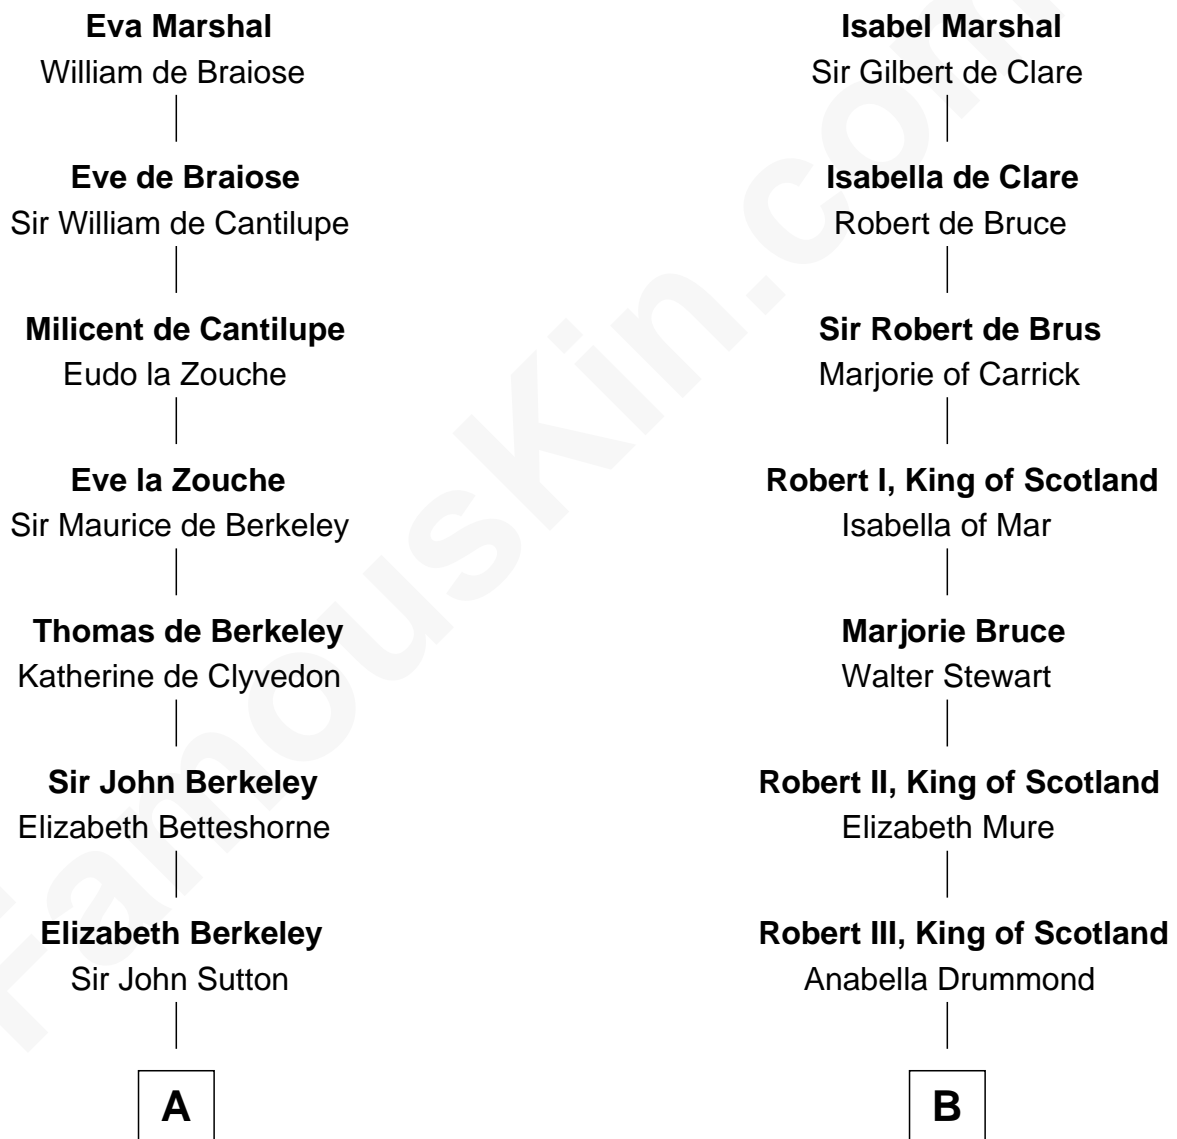

FamousKin.com Relationship Chart of

Allen Dulles

5th Director of the C.I.A.

21st cousin of

Theodore Roosevelt

26th U.S. President

Sir William Marshal

Isabel de Clare

James Stephens Bulloch

Martha Stewart

Martha Bulloch

Theodore Roosevelt

Theodore Roosevelt

26th U.S. President