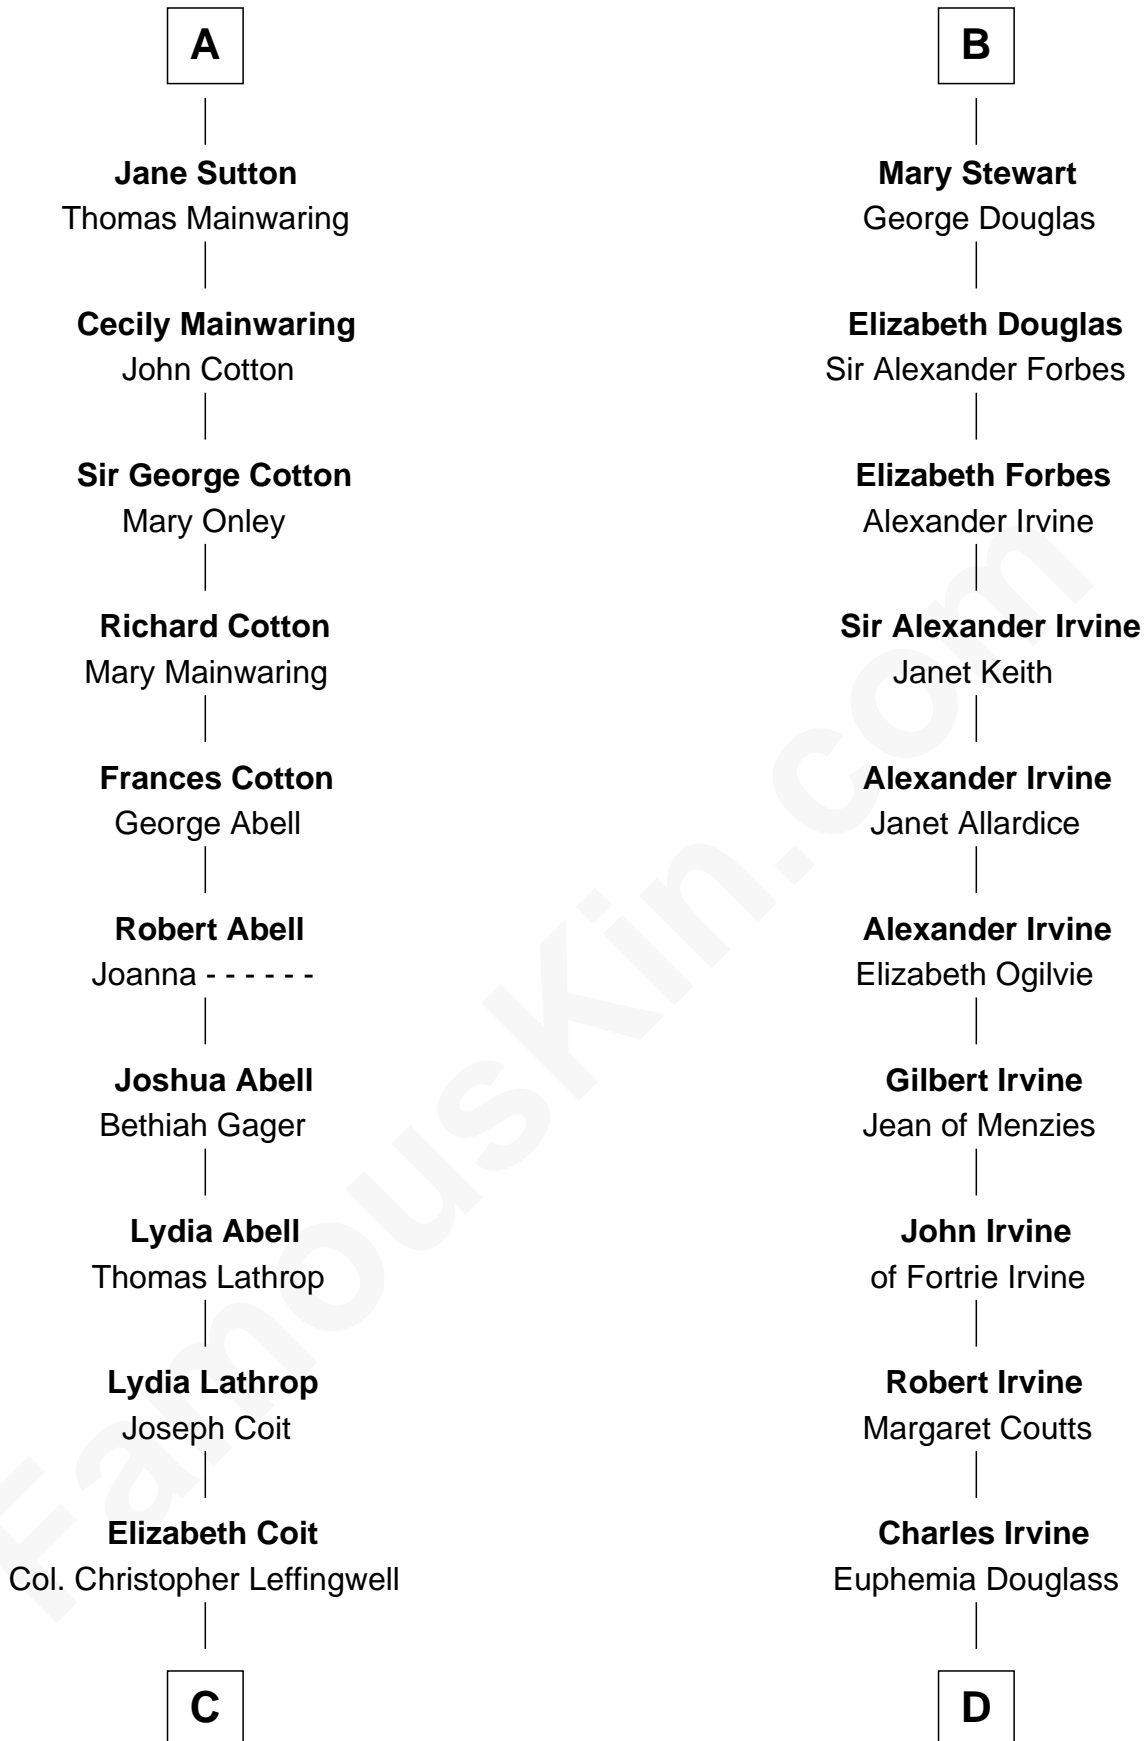

FamousKin.com Relationship Chart of

Allen Dulles

5th Director of the C.I.A.

21st cousin of

Theodore Roosevelt

26th U.S. President

Sir William Marshal

Isabel de Clare

James Stephens Bulloch

Martha Stewart

Martha Bulloch

Theodore Roosevelt

Theodore Roosevelt

26th U.S. President