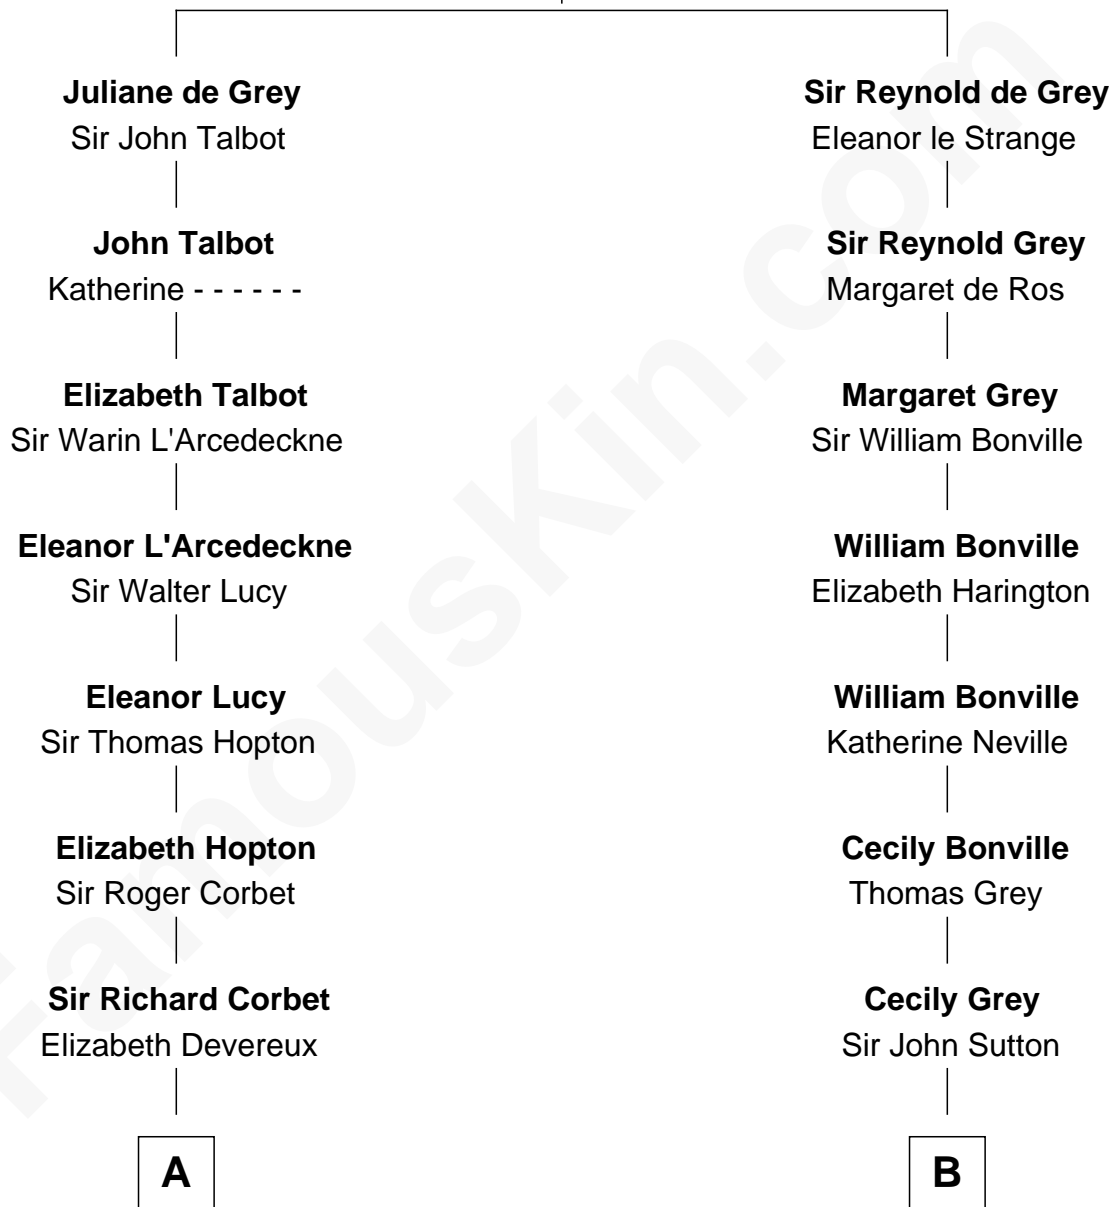

FamousKin.com Relationship Chart of

Allen Dulles

5th Director of the C.I.A.

21st cousin of

James Taylor

Singer-Songwriter

Sir Roger de Grey
Elizabeth de Hastings

C

Joanna Leffingwell

Charles Lathrop

Harriet Wadsworth Lathrop

Rev. Miron Winslow

Harriet Lathrop Winslow

Rev. John Welsh Dulles

Allen Macy Dulles

Edith Foster

Henry Herman Woodard

Gertrude Arline Woodard

Dr. Isaac Montrose Taylor

James Taylor

Singer-Songwriter