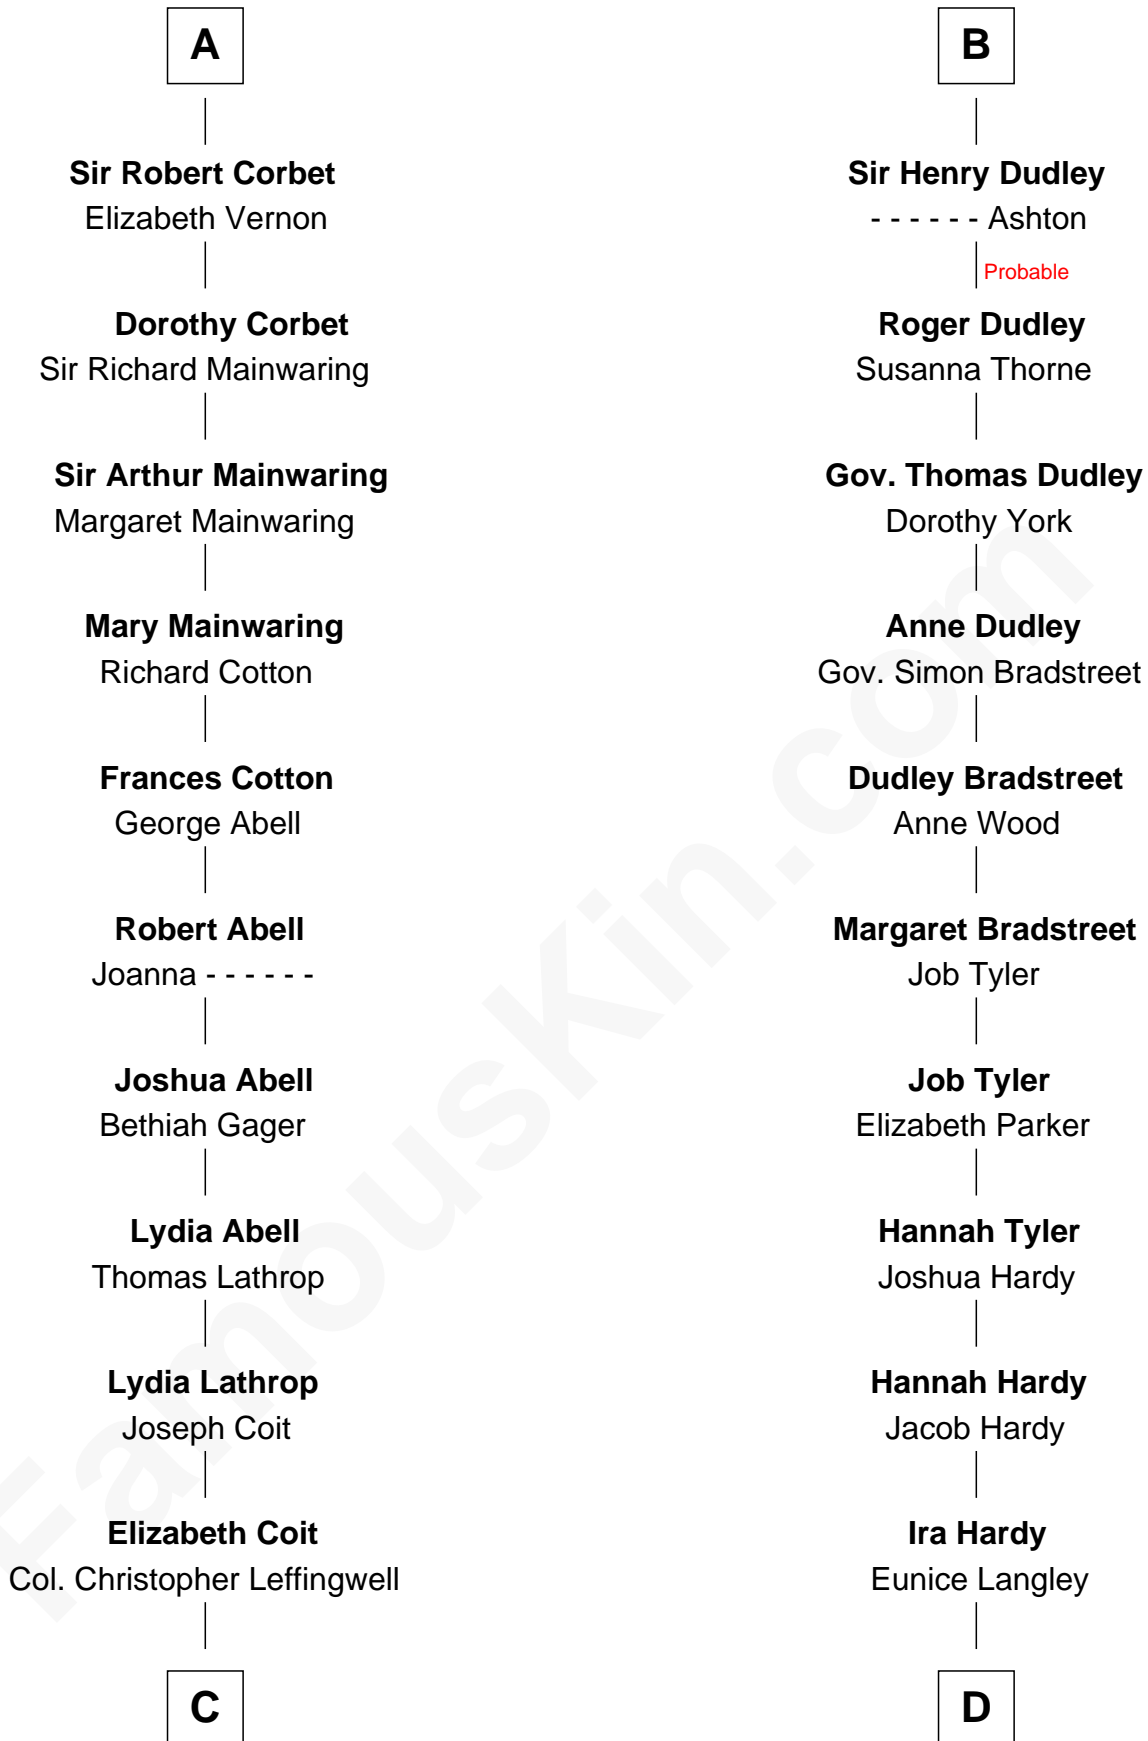

FamousKin.com Relationship Chart of

Allen Dulles

5th Director of the C.I.A.

21st cousin of

James Taylor

Singer-Songwriter

Sir Roger de Grey
Elizabeth de Hastings

C

Joanna Leffingwell

Charles Lathrop

Harriet Wadsworth Lathrop

Rev. Miron Winslow

Harriet Lathrop Winslow

Rev. John Welsh Dulles

Allen Macy Dulles

Edith Foster

Henry Herman Woodard

Gertrude Arline Woodard

Dr. Isaac Montrose Taylor

James Taylor

Singer-Songwriter