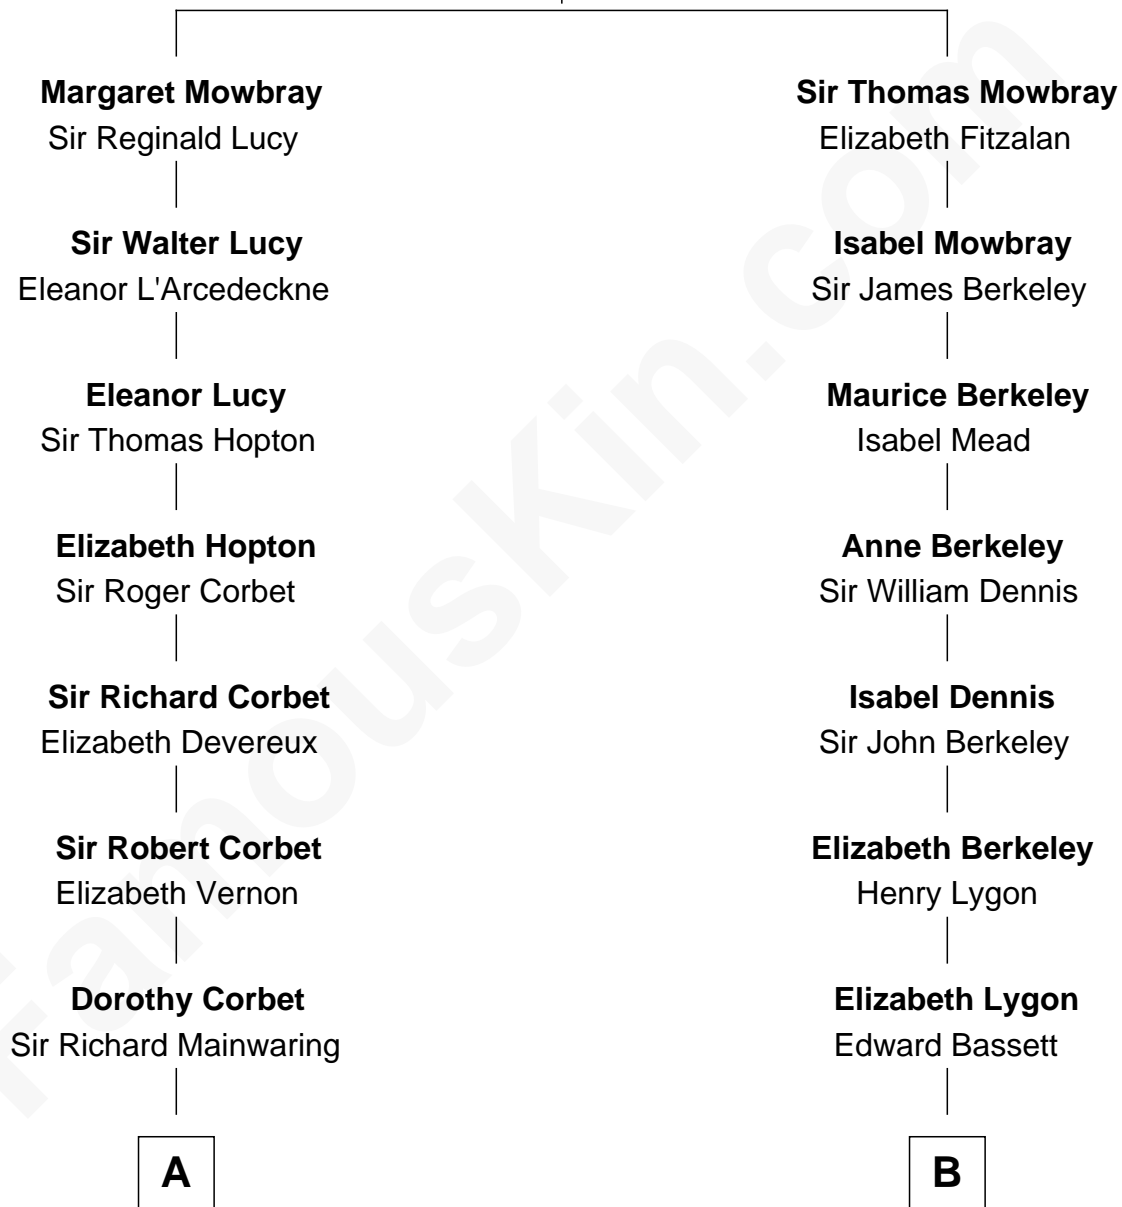

FamousKin.com Relationship Chart of

Allen Dulles

5th Director of the C.I.A.

19th cousin of

James Taylor

Singer-Songwriter

John de Mowbray
Elizabeth de Segrave

C

Harriet Lathrop Winslow
Rev. John Welsh Dulles

Allen Macy Dulles
Edith Foster

Allen Dulles
5th Director of the C.I.A.

D

Theodosia Haynes
Alexander Taylor

Dr. Isaac Montrose Taylor
Gertrude Arline Woodard

James Taylor
Singer-Songwriter