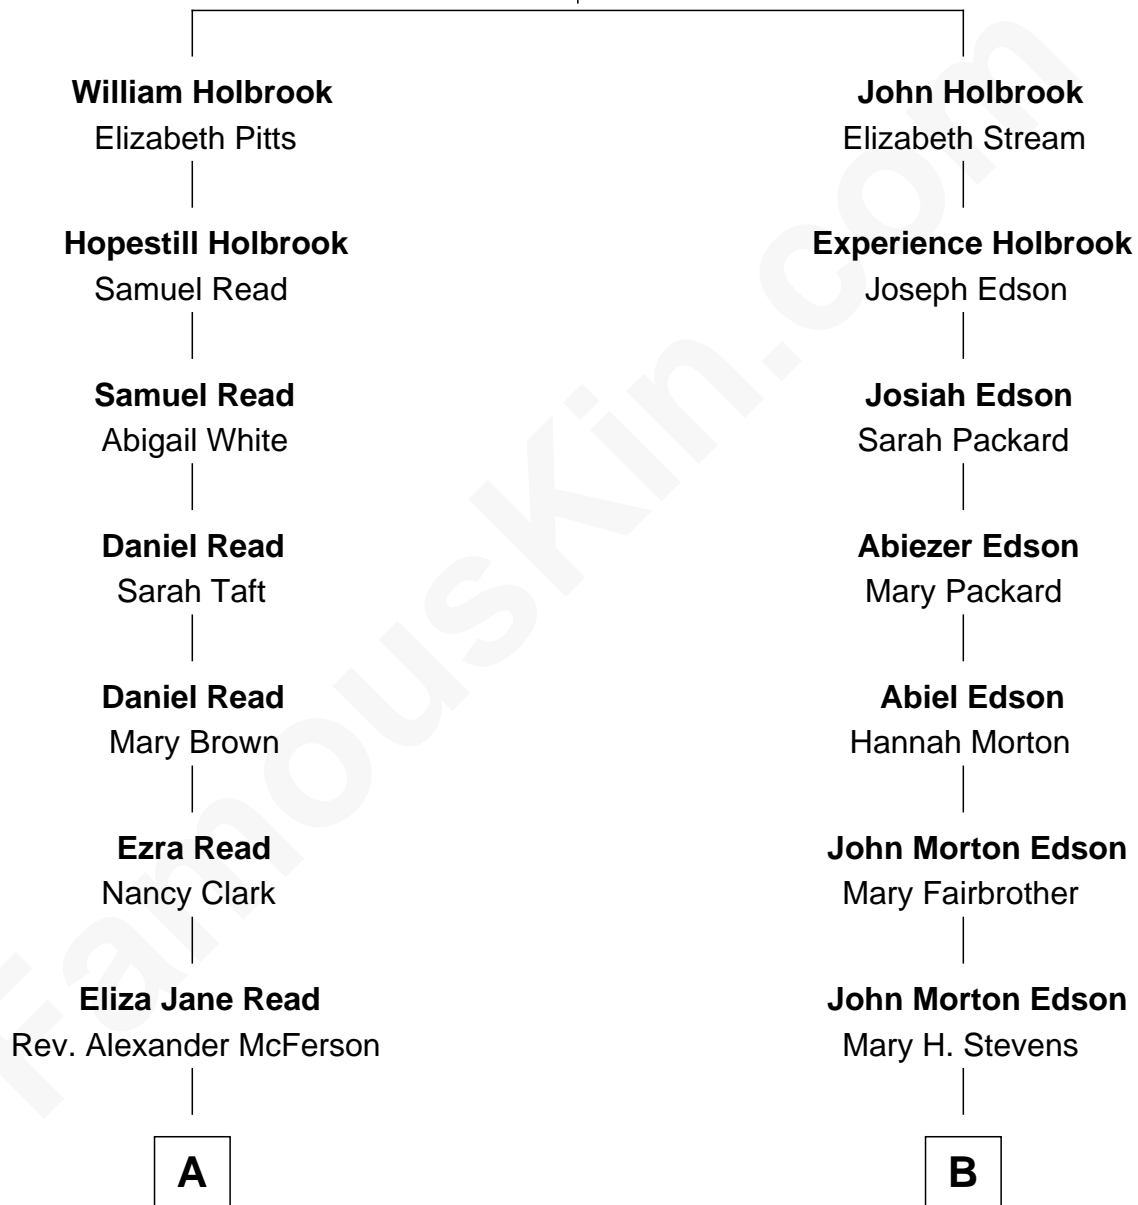

FamousKin.com Relationship Chart of

Allen Dulles

5th Director of the C.I.A.

9th cousin 2 times removed of

Marie-Chantal Miller

Crown Princess of Greece

Thomas Holbrook

Jane Powys