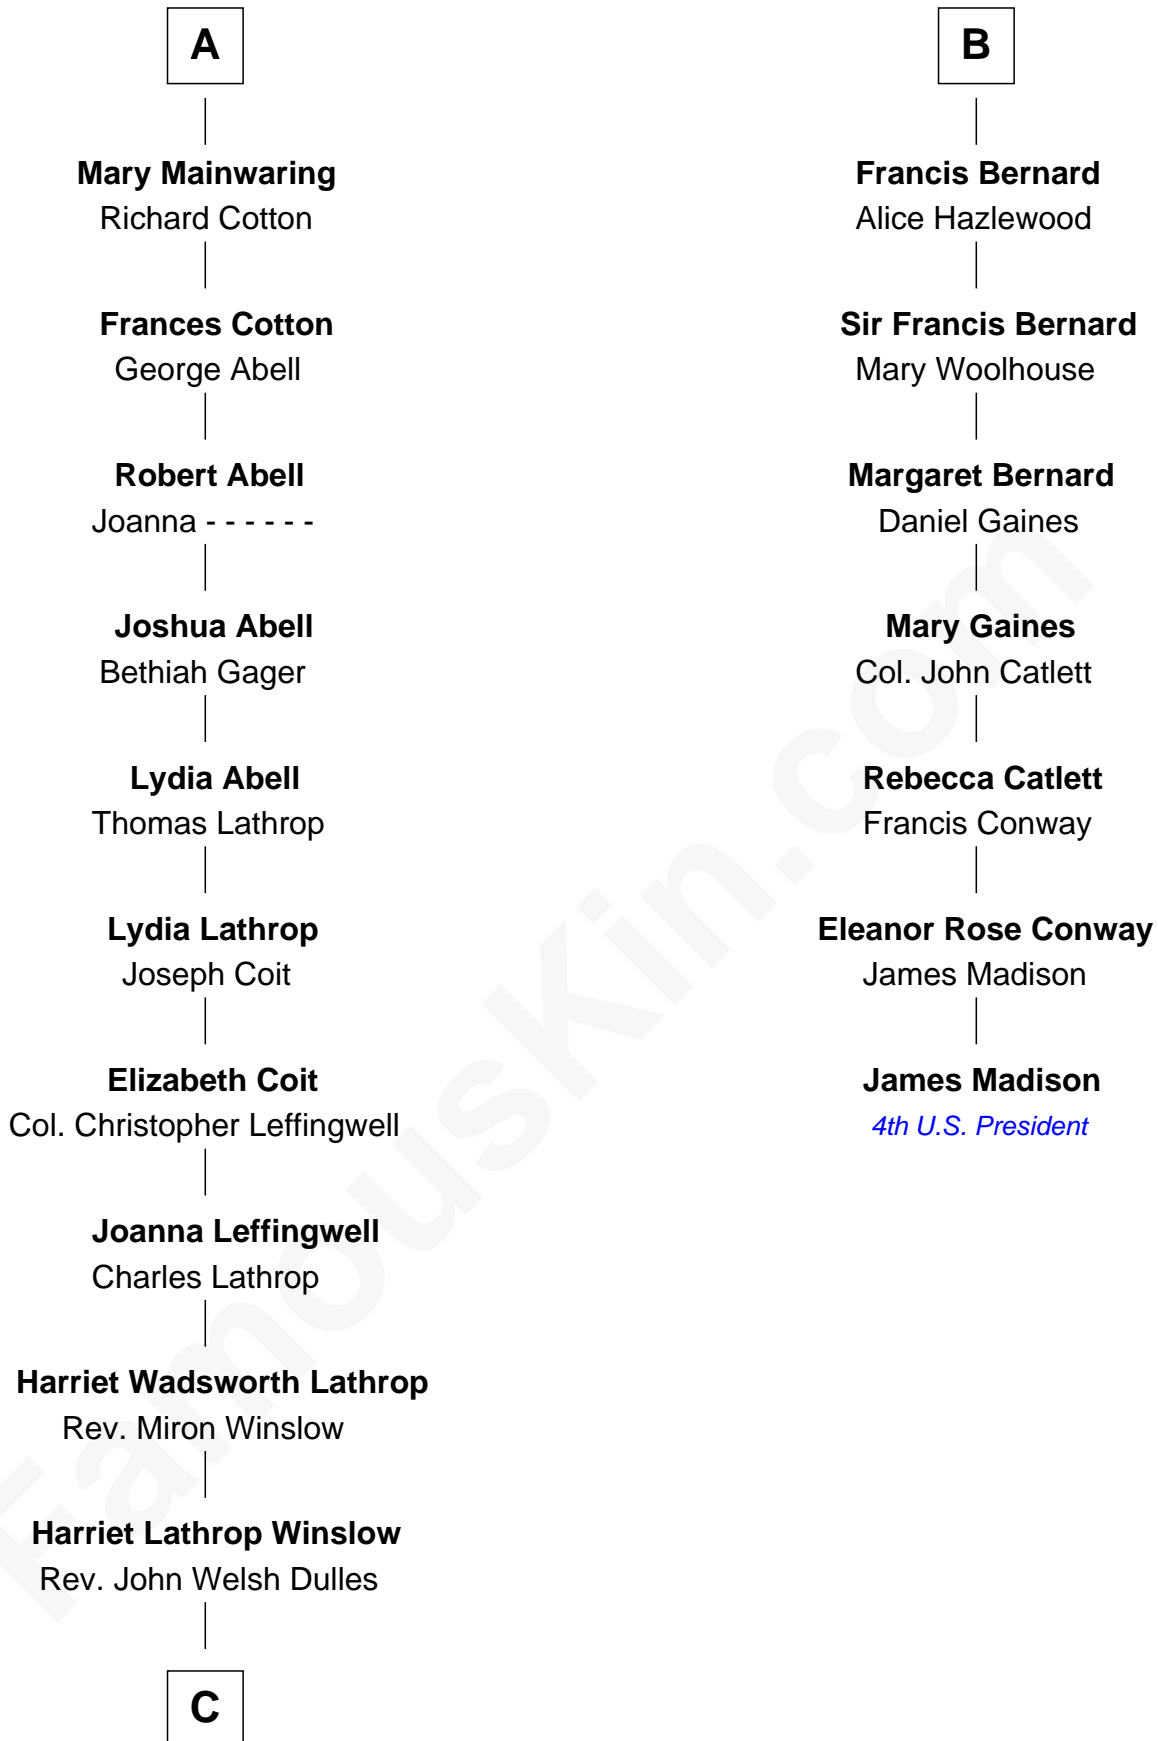

# FamousKin.com Relationship Chart of

**Allen Dulles**

*5th Director of the C.I.A.*

13th cousin 5 times removed of

**James Madison**

*4th U.S. President*

**Sir Thomas de Beauchamp**

Katherine de Mortimer

**Sir William Beauchamp**

Joan Fitzalan

**Joan Beauchamp**

James Butler

**Elizabeth Butler**

John Talbot

**Ann Talbot**

Sir Henry Vernon

Sir Hugh de Stafford

**Margaret de Stafford**

Sir Ralph Neville

**Margaret de Neville**

Sir Richard Scrope

**Sir Henry le Scrope**

Elizabeth le Scrope

**Margaret Scrope**

John Bernard

**John Bernard**

Margaret Daundelyn

**John Bernard**

Cecily Muscote

**B**

**C**

Allen Macy Dulles