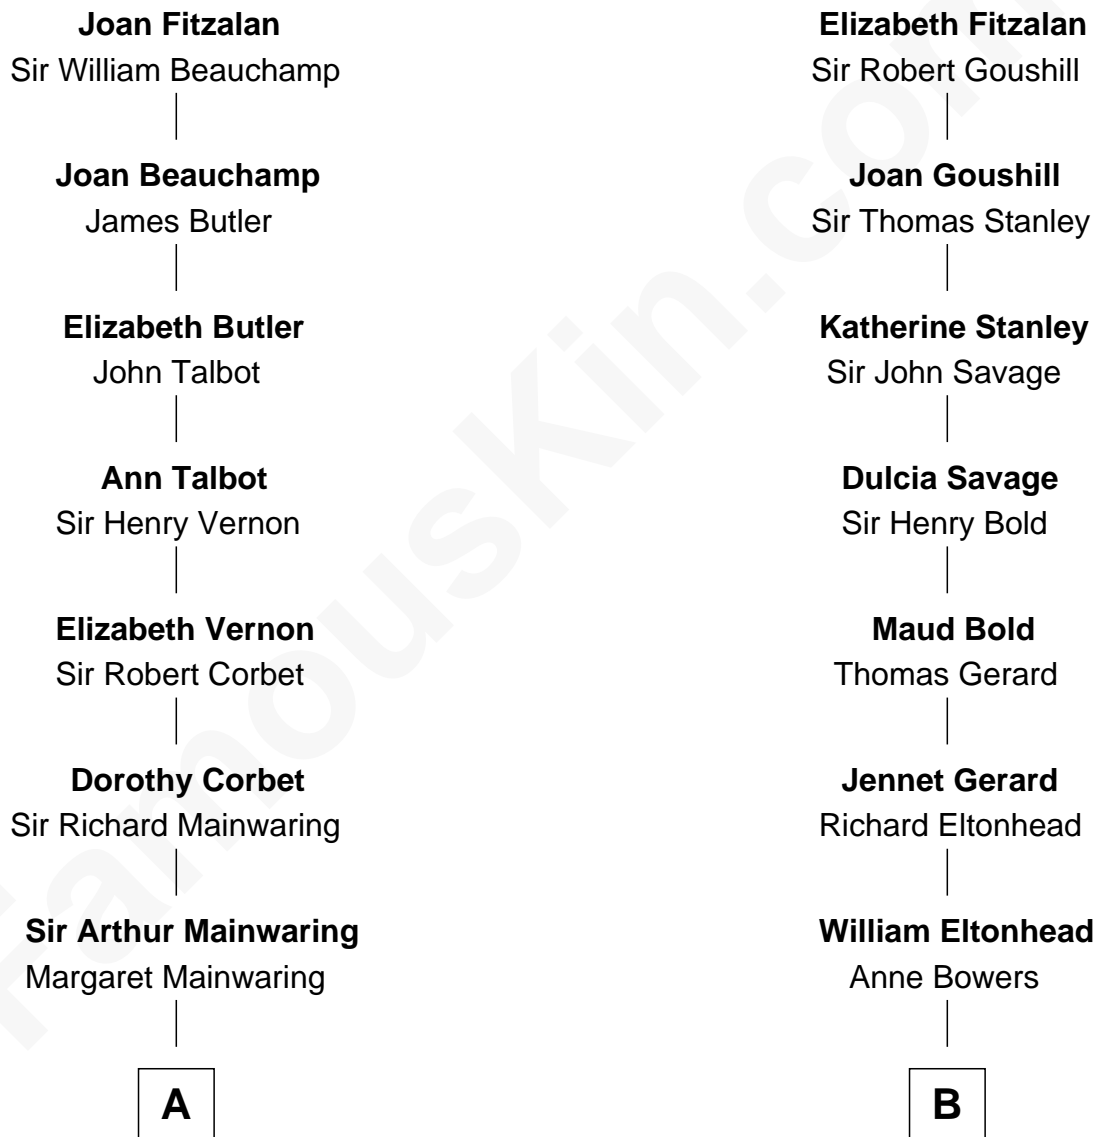

# FamousKin.com Relationship Chart of

**Allen Dulles**

*5th Director of the C.I.A.*

12th cousin 6 times removed of

**James Madison**

*4th U.S. President*

**Sir Richard Fitzalan**

Elizabeth de Bohun