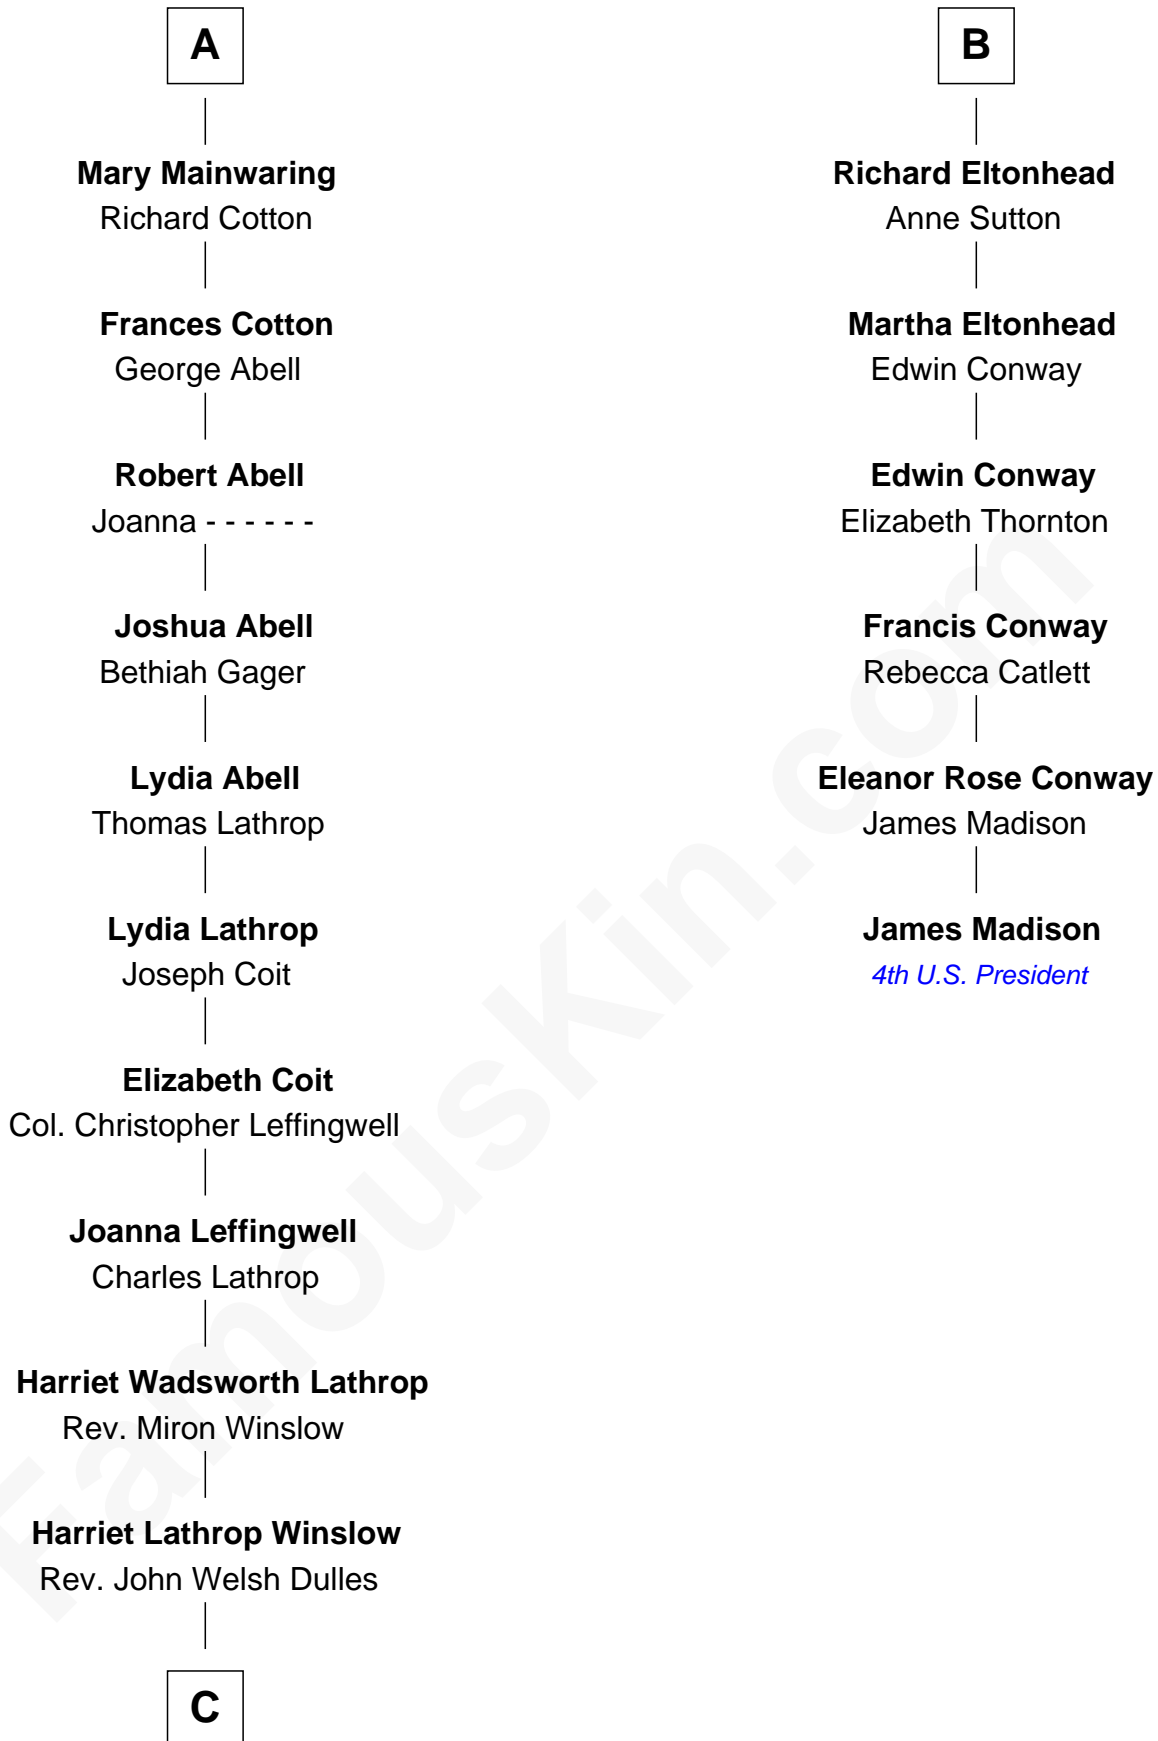

# FamousKin.com Relationship Chart of

**Allen Dulles**

*5th Director of the C.I.A.*

12th cousin 6 times removed of

**James Madison**

*4th U.S. President*

**Sir Richard Fitzalan**

Elizabeth de Bohun

**C**

Allen Macy Dulles

Edith Foster

Allen Dulles

*5th Director of the C.I.A.*

FamousKin.com