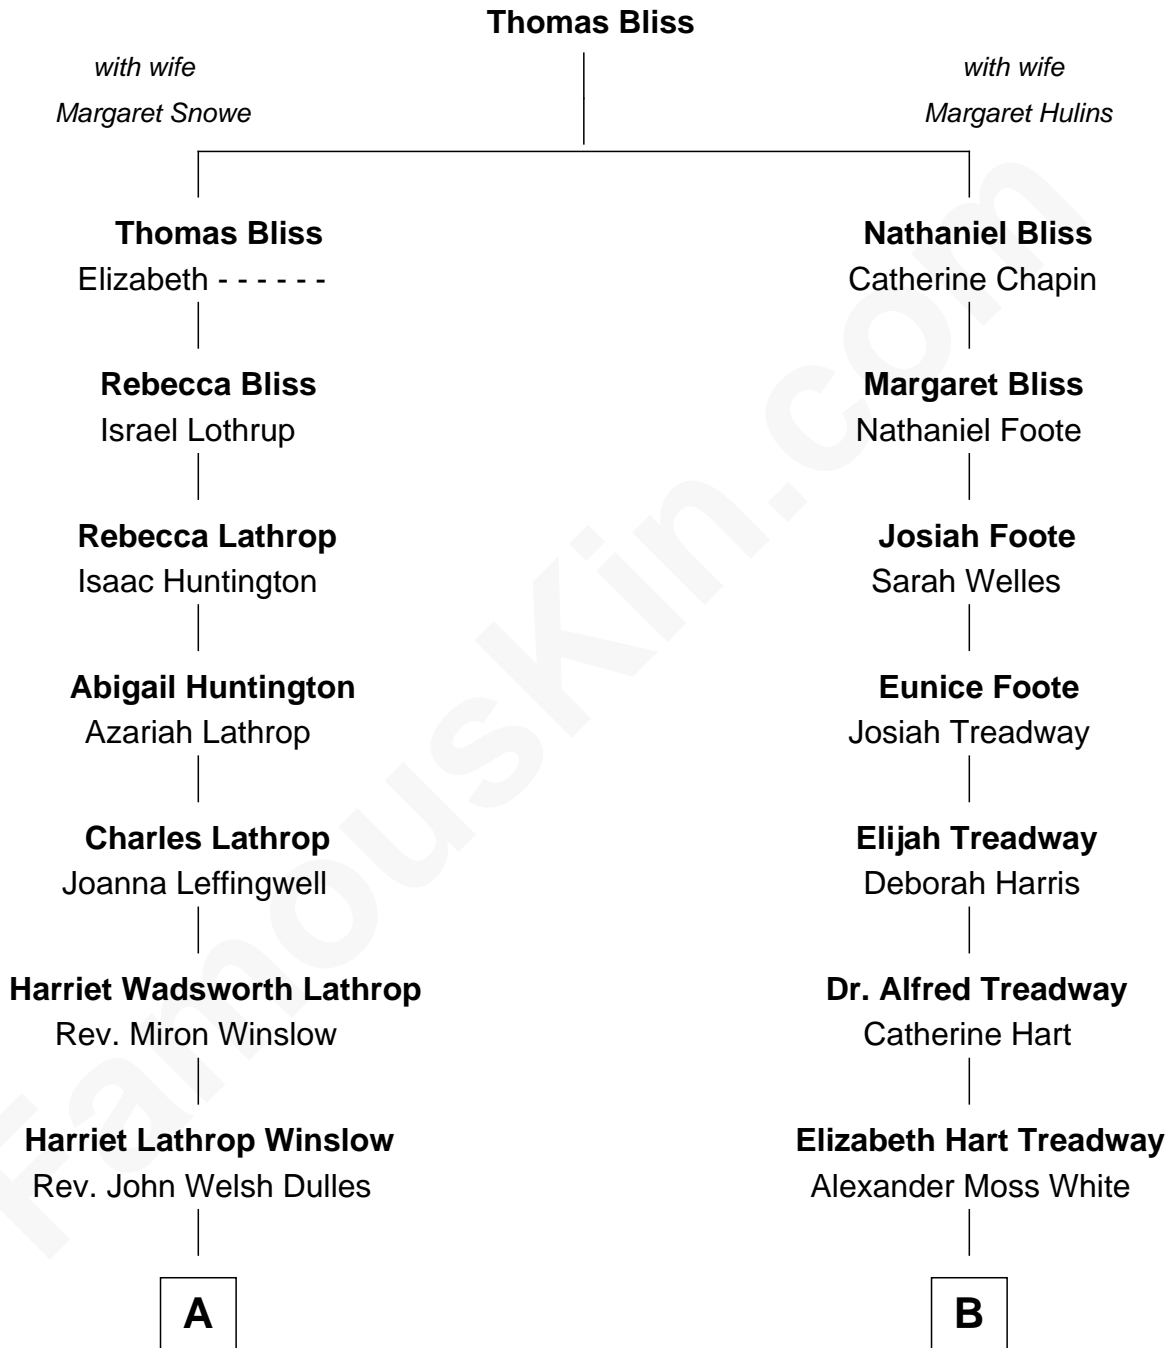

# FamousKin.com Relationship Chart of

**Allen Dulles**

*5th Director of the C.I.A.*

8th cousin 2 times removed of

**Bill Weld**

*68th Governor of Massachusetts*

**A**

**Allen Macy Dulles**

Edith Foster

**Allen Dulles**

*5th Director of the C.I.A.*

**B**

**William Augustus White**

Harriet Hillard

**Margaret Low White**

Francis Minot Weld

**David Weld**

Mary Blake Nichols

**Bill Weld**

*68th Governor of Massachusetts*