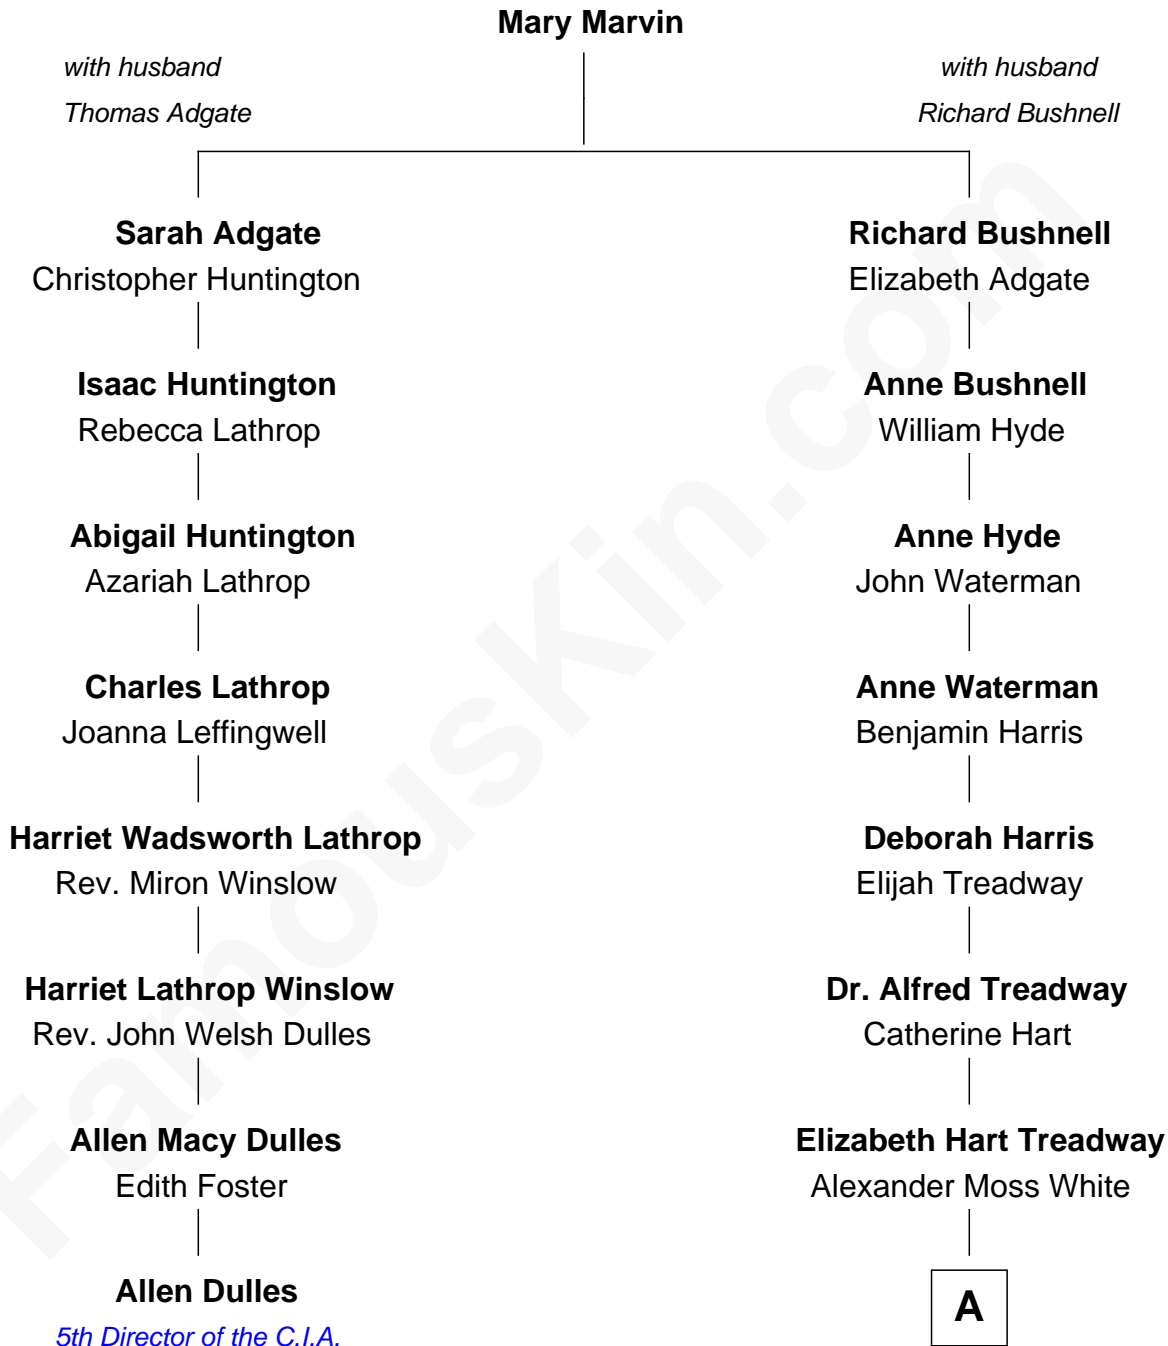

FamousKin.com Relationship Chart of

Allen Dulles

5th Director of the C.I.A.

7th cousin 3 times removed of

Bill Weld

68th Governor of Massachusetts

A

William Augustus White

Harriet Hillard

Margaret Low White

Francis Minot Weld

David Weld

Mary Blake Nichols

Bill Weld

68th Governor of Massachusetts