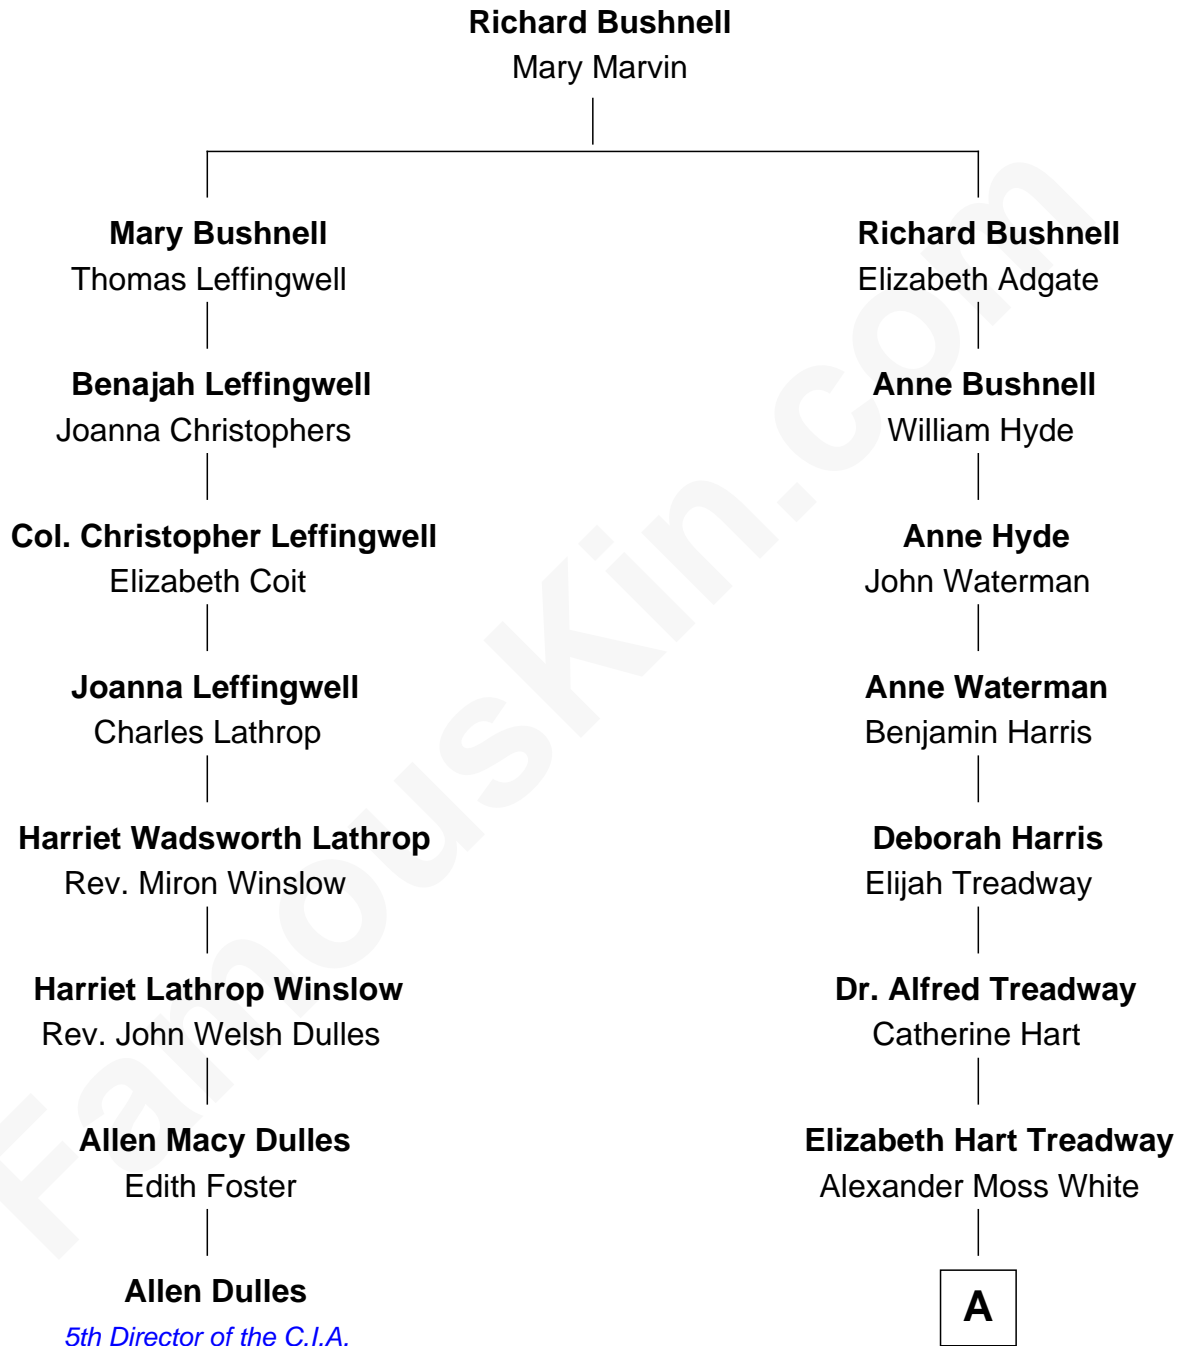

FamousKin.com Relationship Chart of

Allen Dulles

5th Director of the C.I.A.

7th cousin 3 times removed of

Bill Weld

68th Governor of Massachusetts

A

William Augustus White

Harriet Hillard

Margaret Low White

Francis Minot Weld

David Weld

Mary Blake Nichols

Bill Weld

68th Governor of Massachusetts