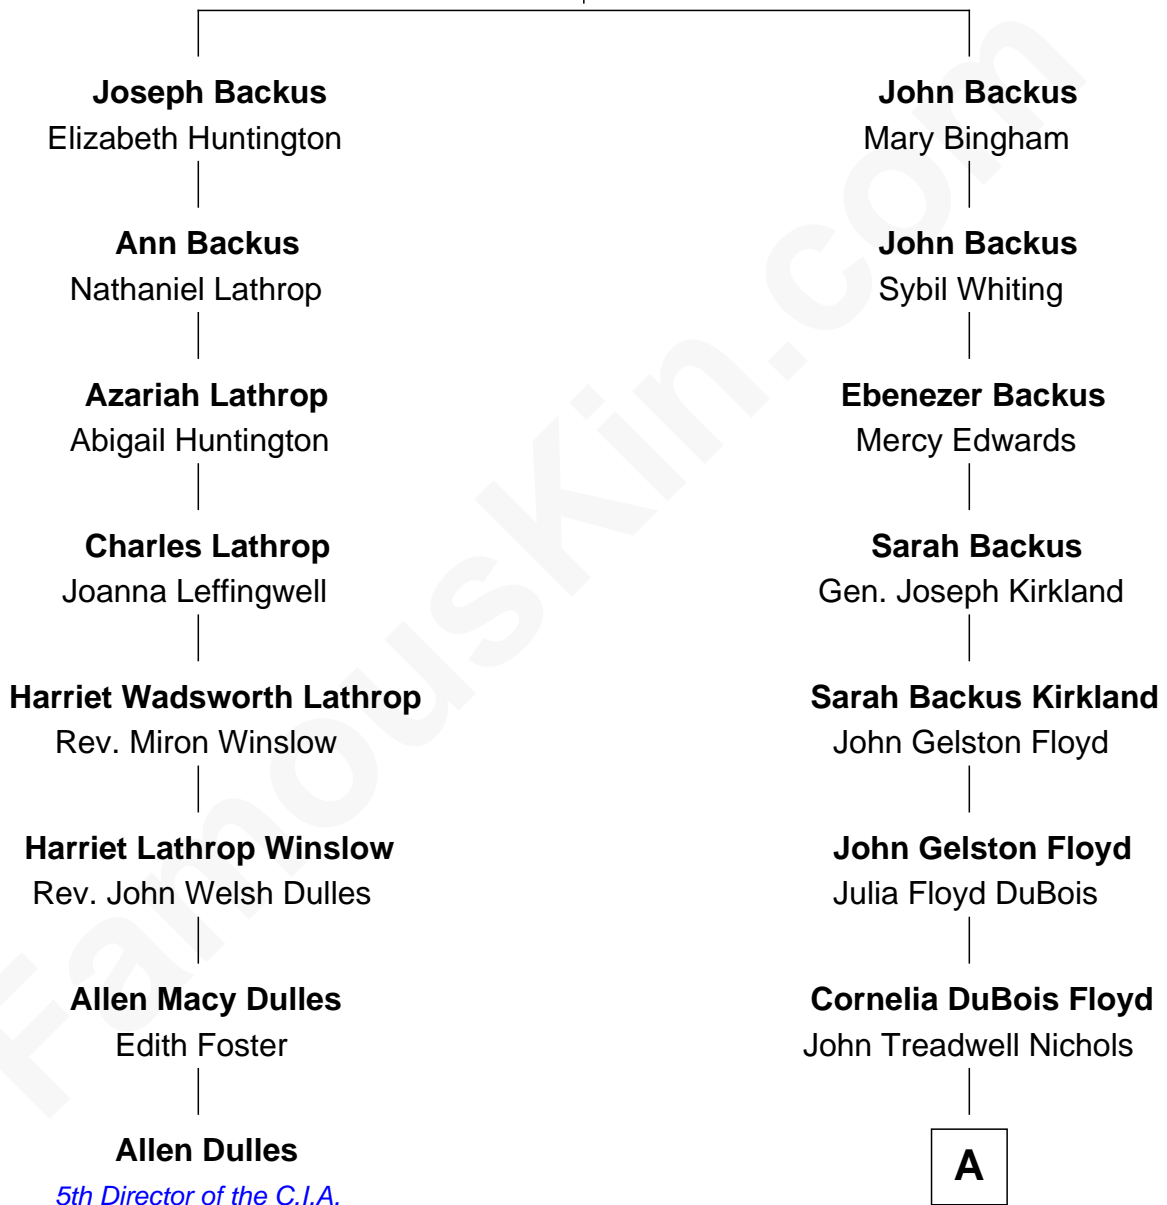

FamousKin.com Relationship Chart of

Allen Dulles

5th Director of the C.I.A.

7th cousin 1 time removed of

Bill Weld

68th Governor of Massachusetts

William Backus

Elizabeth Pratt

A

Mary Blake Nichols

David Weld

Bill Weld

68th Governor of Massachusetts

FamousKin.com