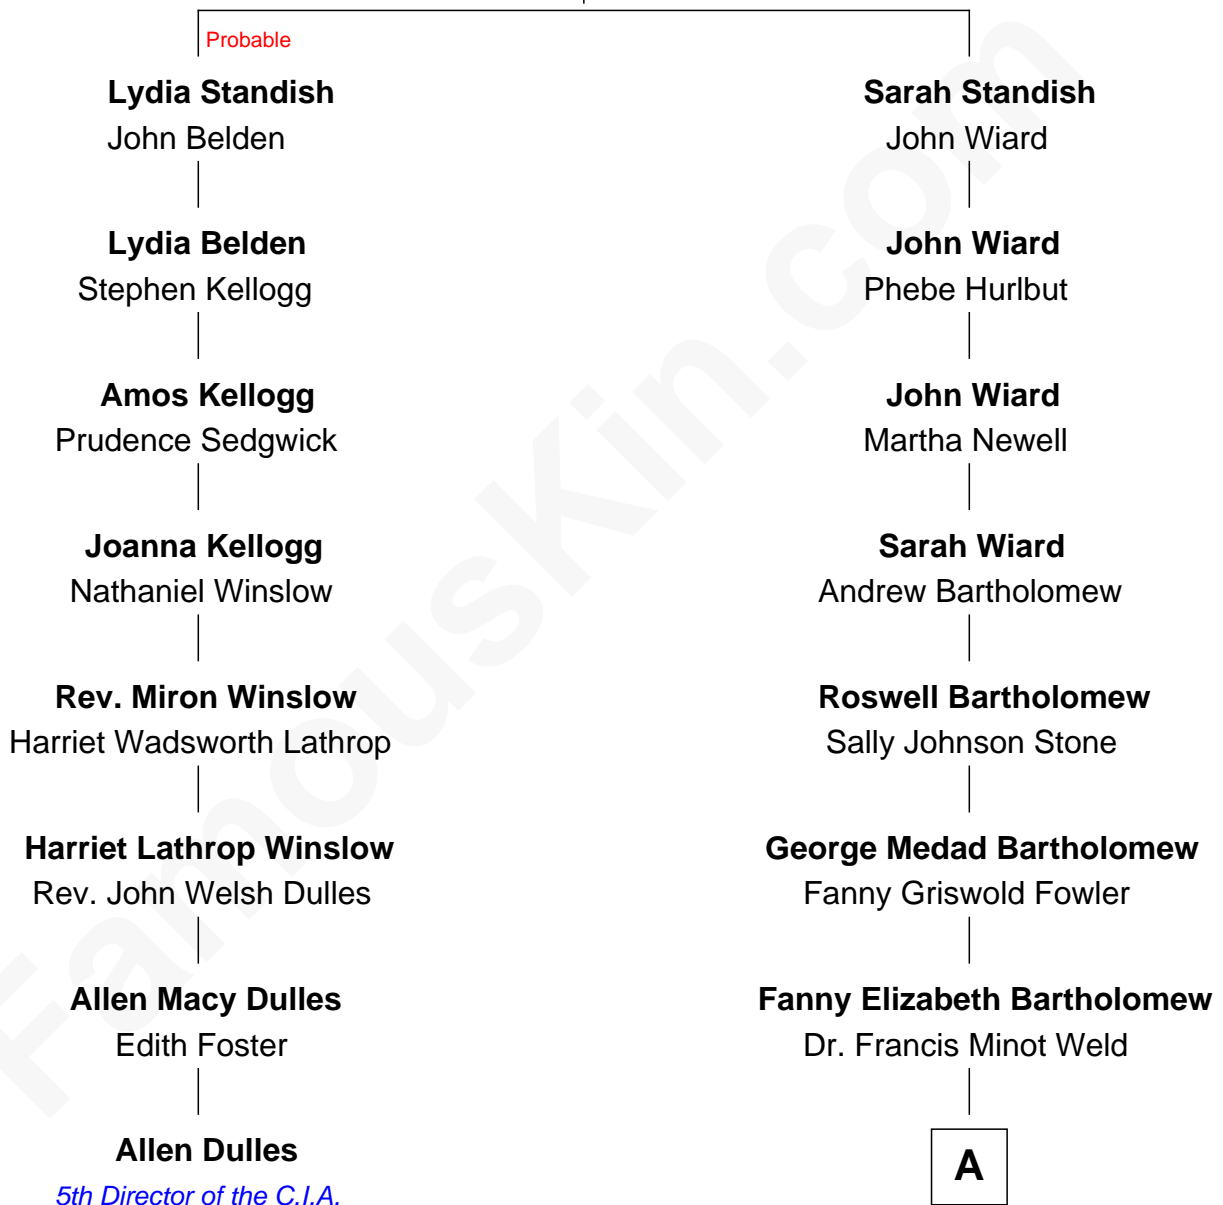

# FamousKin.com Relationship Chart of

**Allen Dulles**

*5th Director of the C.I.A.*

7th cousin 2 times removed of

**Bill Weld**

*68th Governor of Massachusetts*

**Thomas Standish**  
Susannah Smith

A

Francis Minot Weld  
Margaret Low White

David Weld  
Mary Blake Nichols

Bill Weld

*68th Governor of Massachusetts*

FamousKin.com