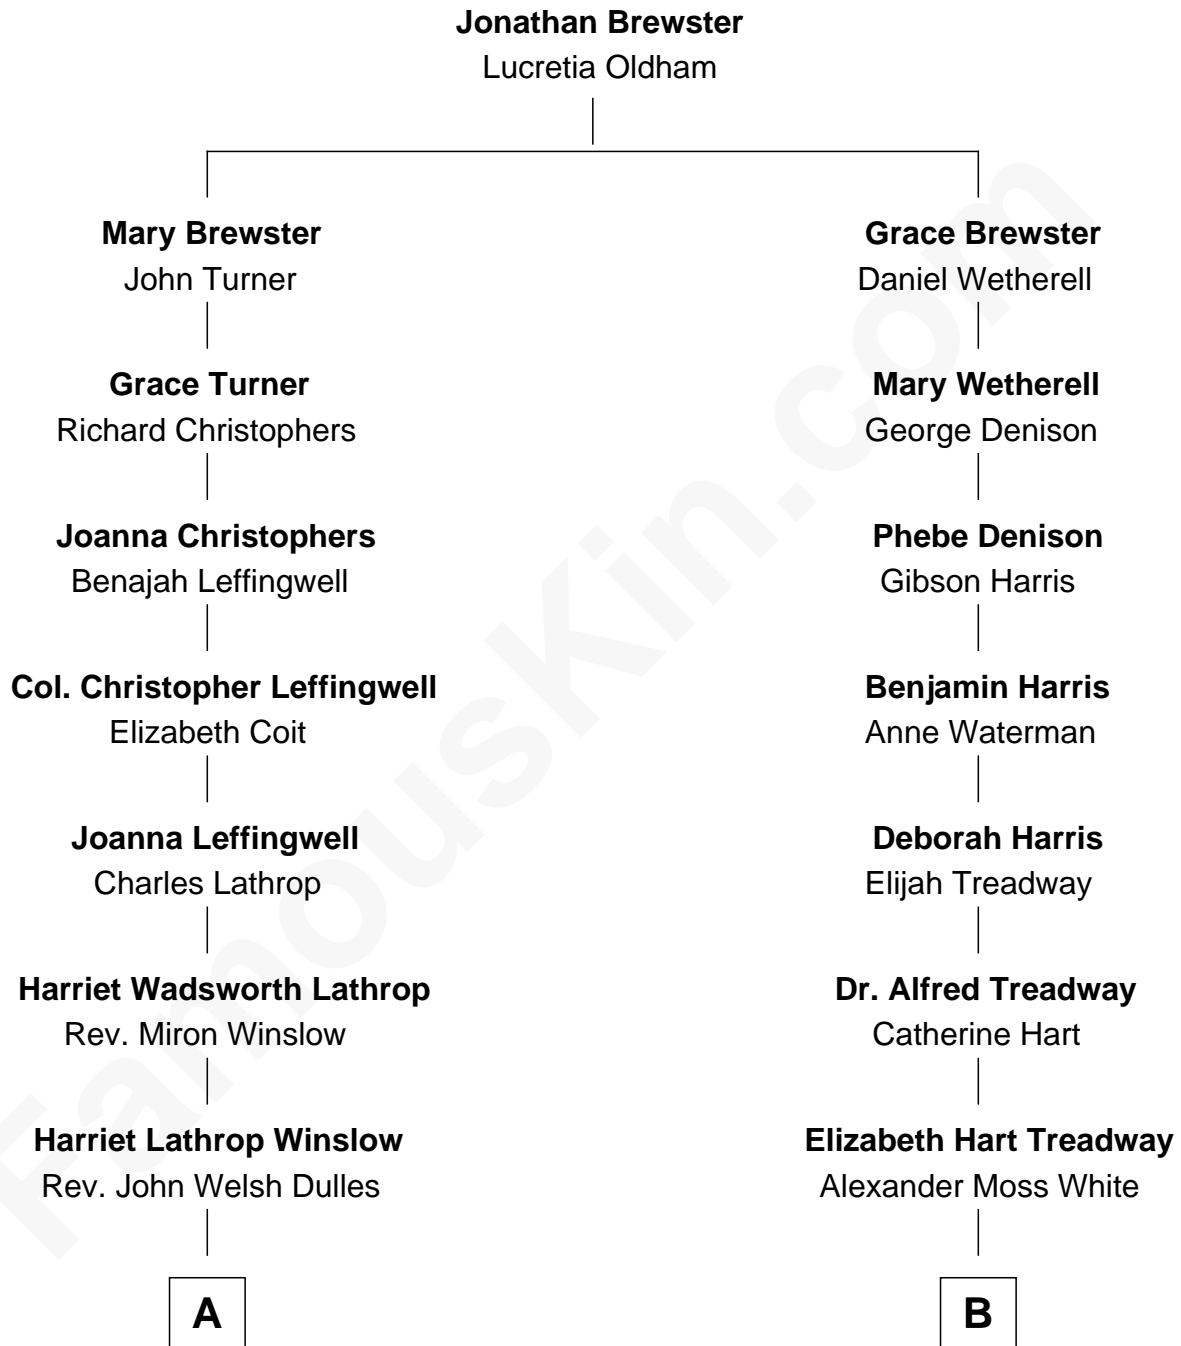

FamousKin.com Relationship Chart of

Allen Dulles

5th Director of the C.I.A.

8th cousin 2 times removed of

Bill Weld

68th Governor of Massachusetts

A

Allen Macy Dulles

Edith Foster

Allen Dulles

5th Director of the C.I.A.

B

William Augustus White

Harriet Hillard

Margaret Low White

Francis Minot Weld

David Weld

Mary Blake Nichols

Bill Weld

68th Governor of Massachusetts