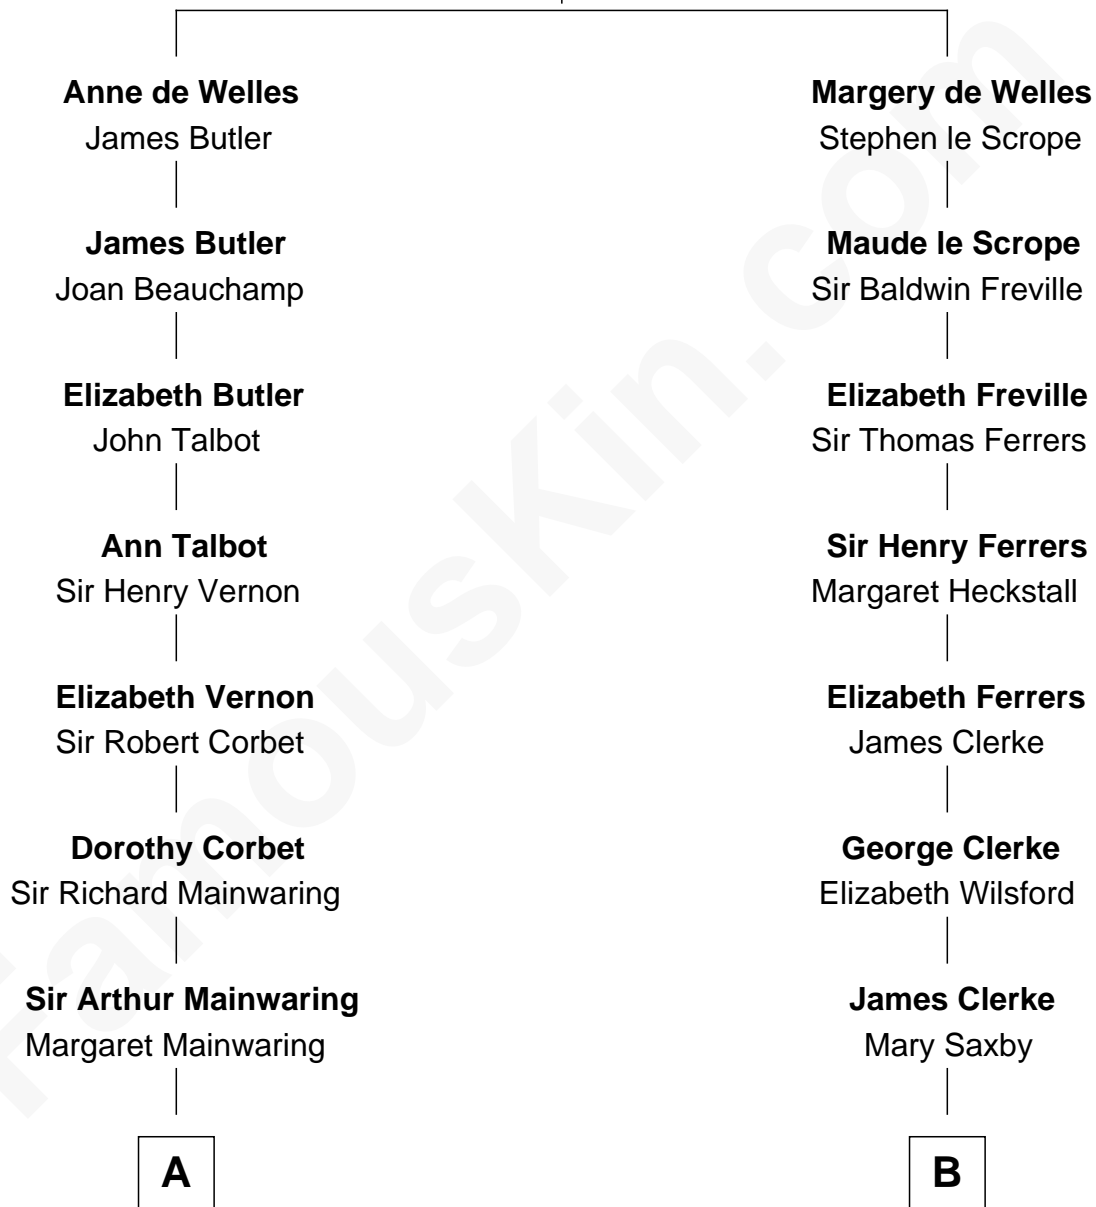

FamousKin.com Relationship Chart of

Allen Dulles

5th Director of the C.I.A.

18th cousin 1 time removed of

Tuesday Weld

TV and Movie Actress

John de Welles

Maud de Roos

C

Allen Macy Dulles

Edith Foster

Allen Dulles

5th Director of the C.I.A.

D

Edward Motley Weld

Sarah Lothrop King

Lothrop Motley Weld

Yosene Balfour Ker

Tuesday Weld

TV and Movie Actress

FamousKin.com