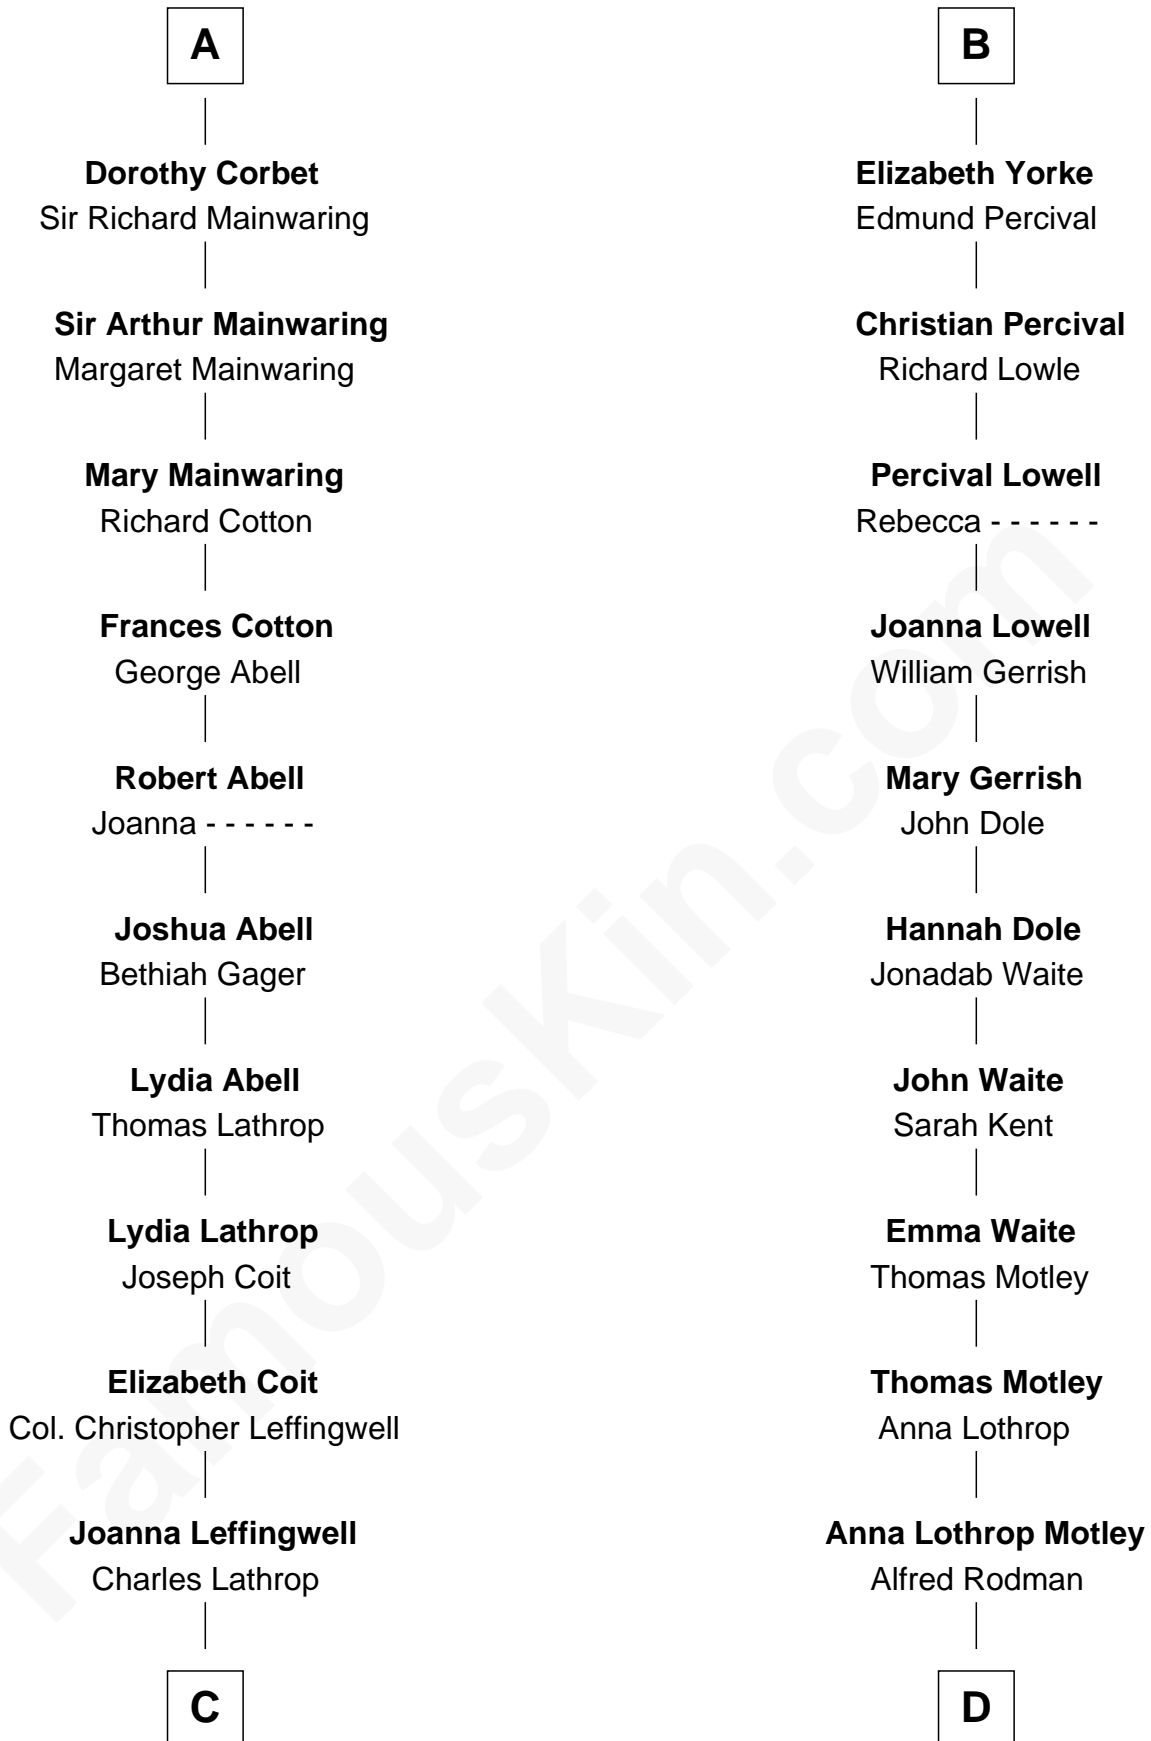

FamousKin.com Relationship Chart of

Allen Dulles

5th Director of the C.I.A.

20th cousin of

Tuesday Weld

TV and Movie Actress

Humphrey de Bohun
Elizabeth Plantagenet

Eleanor de Bohun
Sir James le Boteler

Elizabeth de Courtnay
Sir Andrew Luttrell

Sir Hugh Luttrell
Catherine de Beaumont

Sir John Luttrell
Margaret Touchet

Sir James Luttrell
Elizabeth Courtnay

Sir Hugh Luttrell
Margaret Hill

Eleanor Luttrell
Roger Yorke

B

C

Harriet Wadsworth Lathrop

Rev. Miron Winslow

Harriet Lathrop Winslow

Rev. John Welsh Dulles

Allen Macy Dulles

Edith Foster