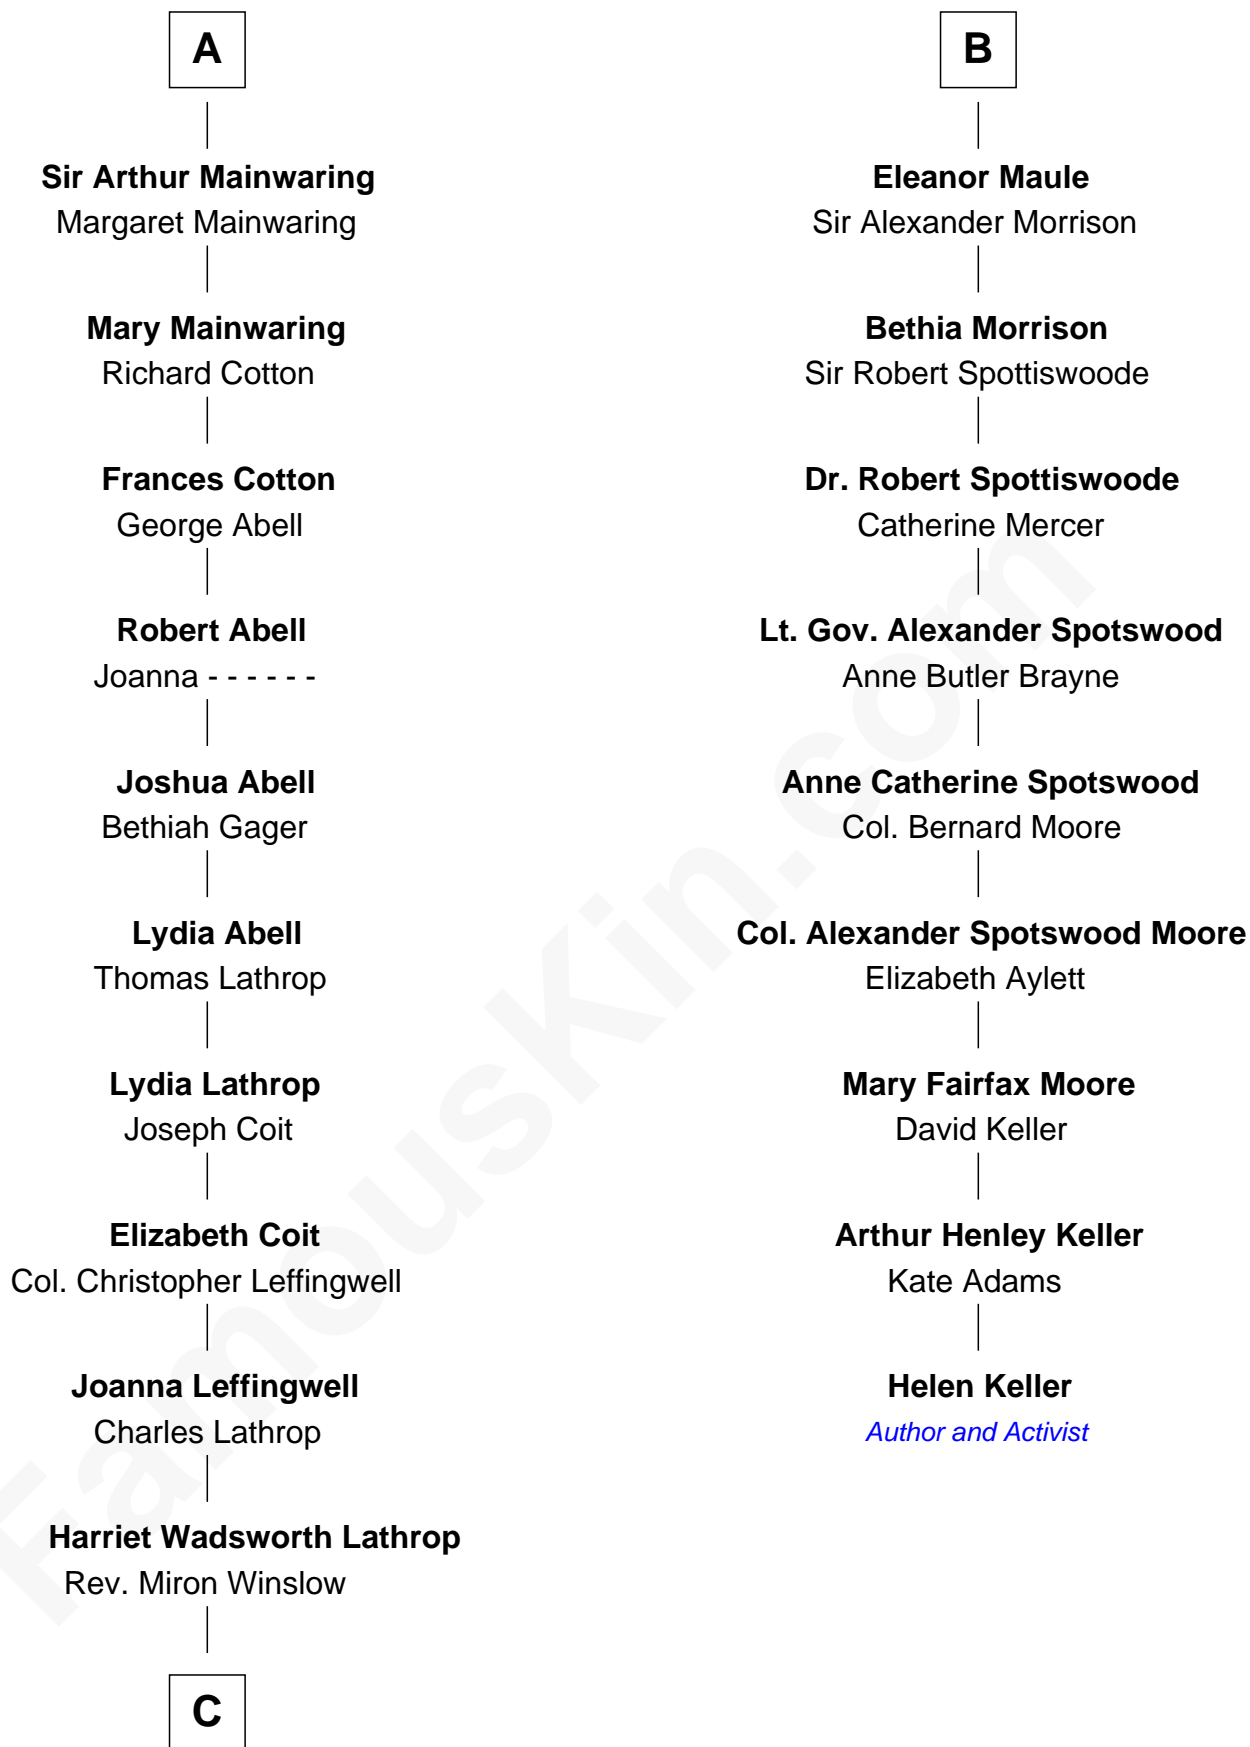

# FamousKin.com Relationship Chart of

**Allen Dulles**

*5th Director of the C.I.A.*

15th cousin 4 times removed of

**Helen Keller**

*Author and Activist*

**Richard Fitzalan**  
Eleanor Plantagenet

**C**

**Harriet Lathrop Winslow**

Rev. John Welsh Dulles

**Allen Macy Dulles**

Edith Foster

**Allen Dulles**

*5th Director of the C.I.A.*

FamousKin.com