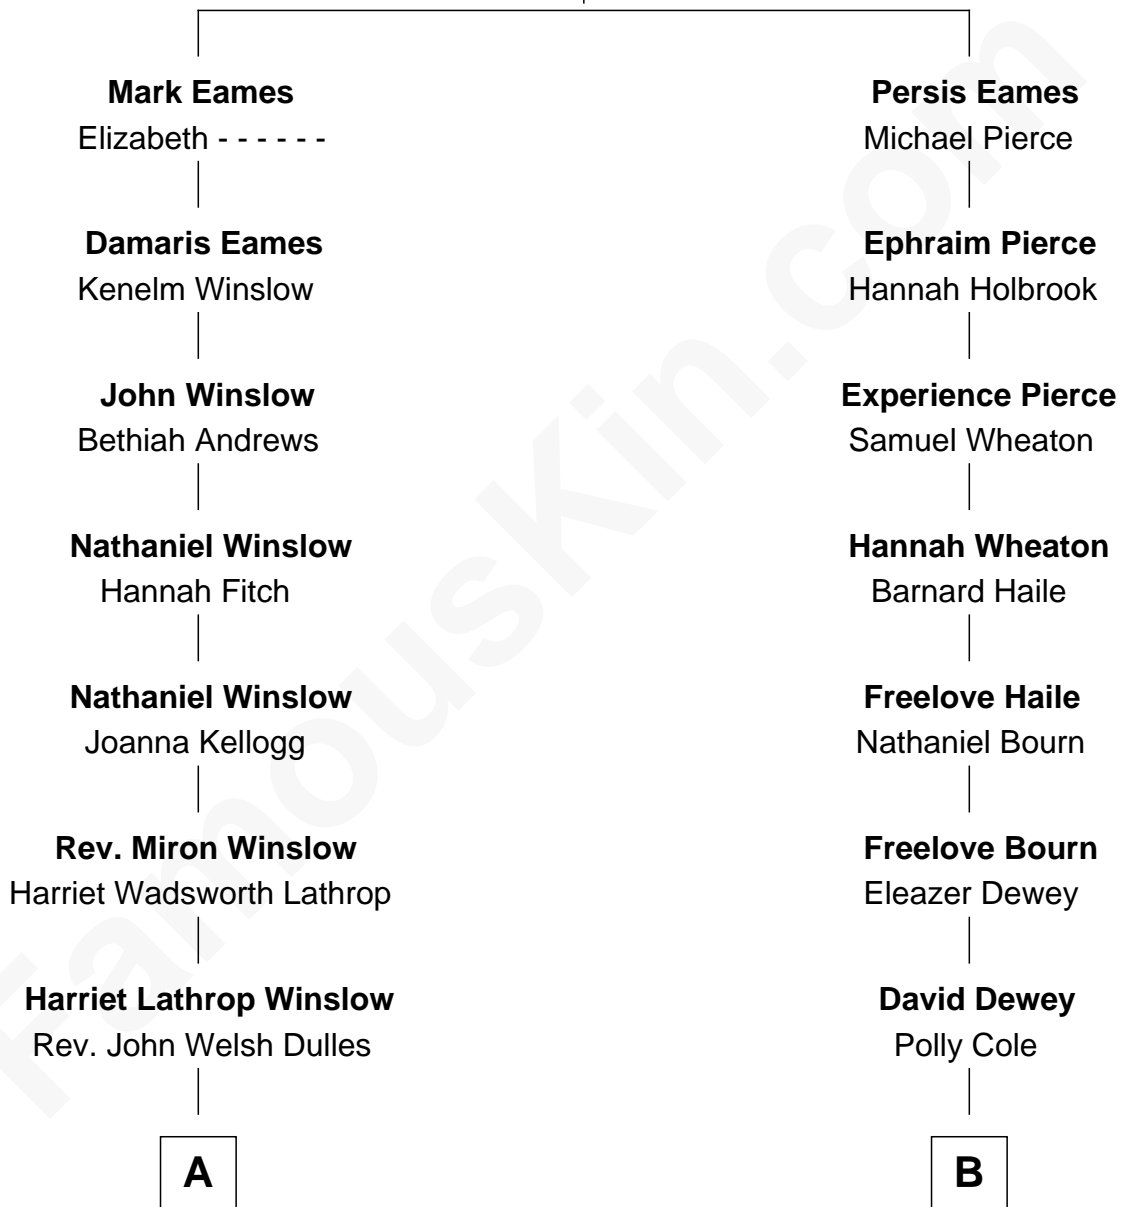

# FamousKin.com Relationship Chart of

**Allen Dulles**

*5th Director of the C.I.A.*

8th cousin of

**Melvil Dewey**

*Inventor of the Dewey Decimal System*

**Anthony Eames**

Margery - - - - -

**A**

**Allen Macy Dulles**

Edith Foster

**Allen Dulles**

*5th Director of the C.I.A.*

**B**

**Joel Dewey**

Eliza Green