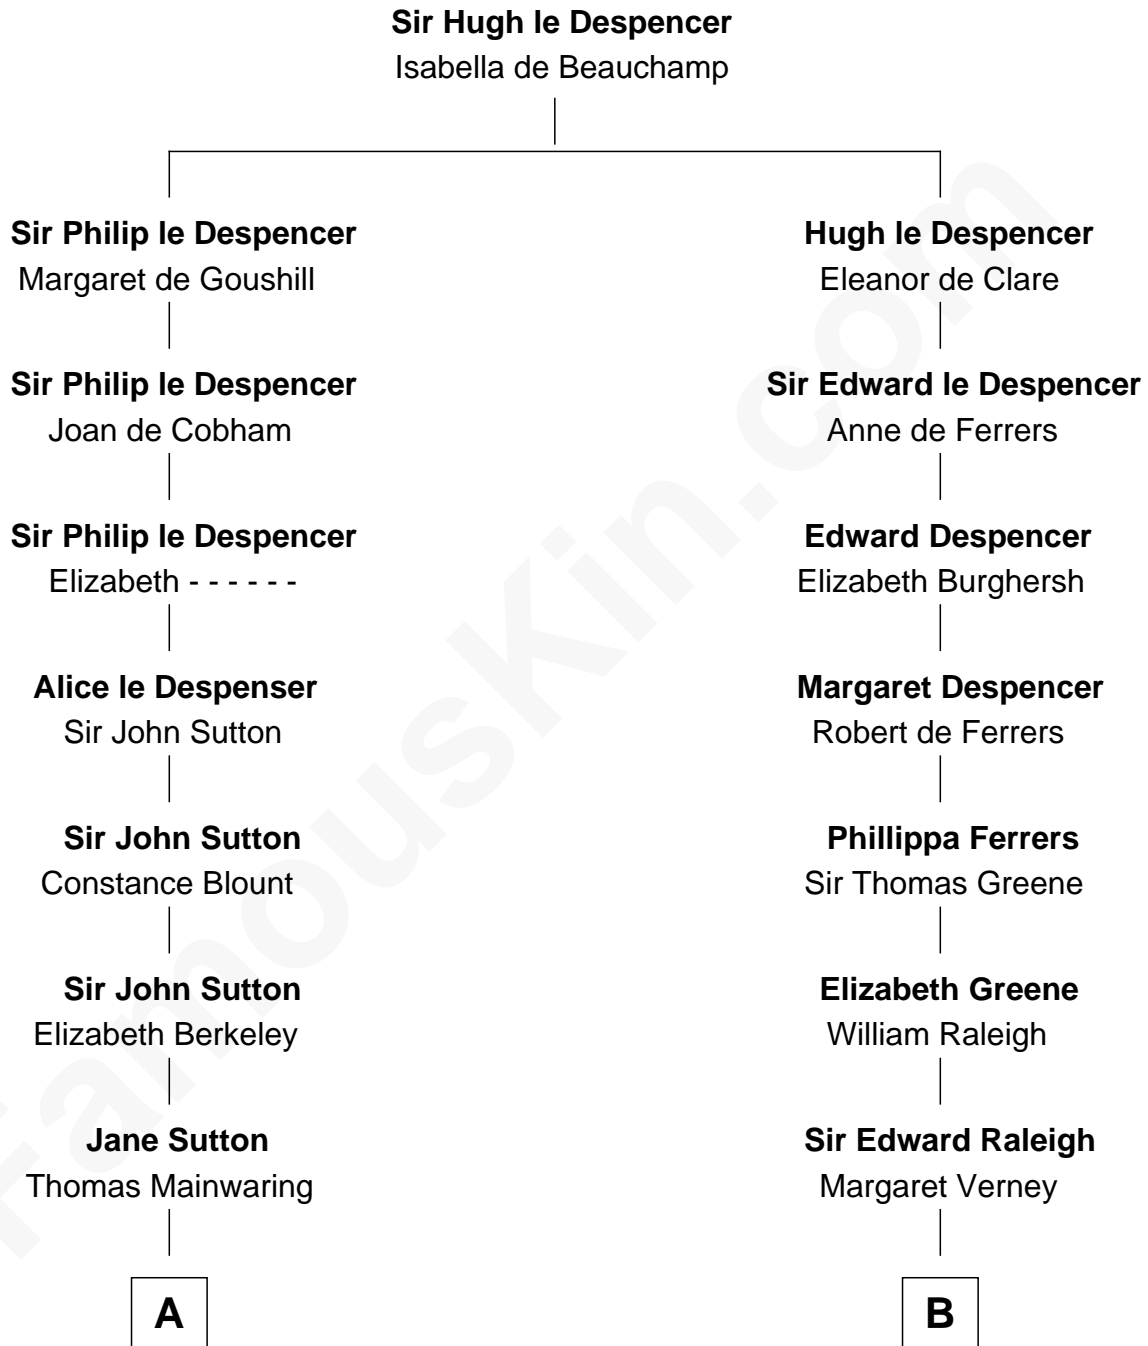

# FamousKin.com Relationship Chart of

**Allen Dulles**

*5th Director of the C.I.A.*

18th cousin 2 times removed of

**Melvil Dewey**

*Inventor of the Dewey Decimal System*

FamousKin.com