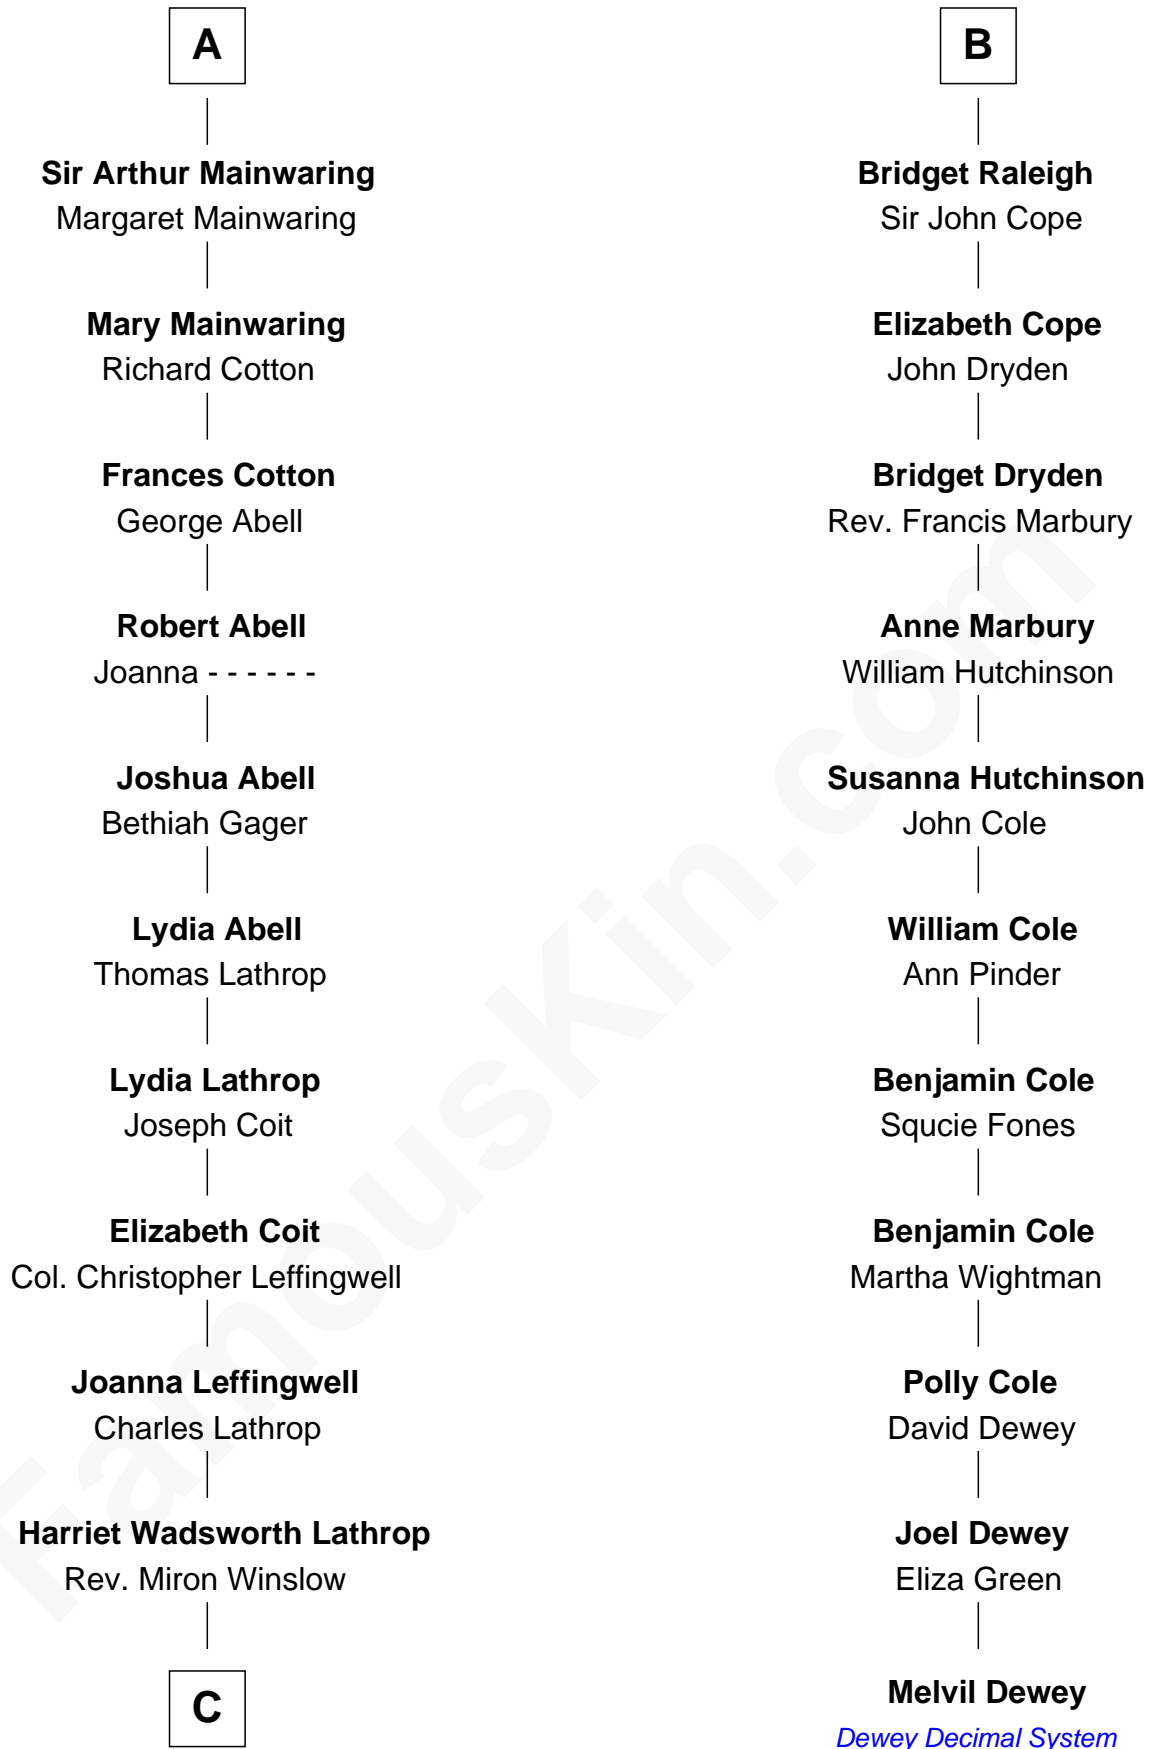

# FamousKin.com Relationship Chart of

**Allen Dulles**

*5th Director of the C.I.A.*

17th cousin 2 times removed of

**Melvil Dewey**

*Inventor of the Dewey Decimal System*

**C**

—  
**Harriet Lathrop Winslow**

Rev. John Welsh Dulles

—  
**Allen Macy Dulles**

Edith Foster

—  
**Allen Dulles**

*5th Director of the C.I.A.*

FamousKin.com