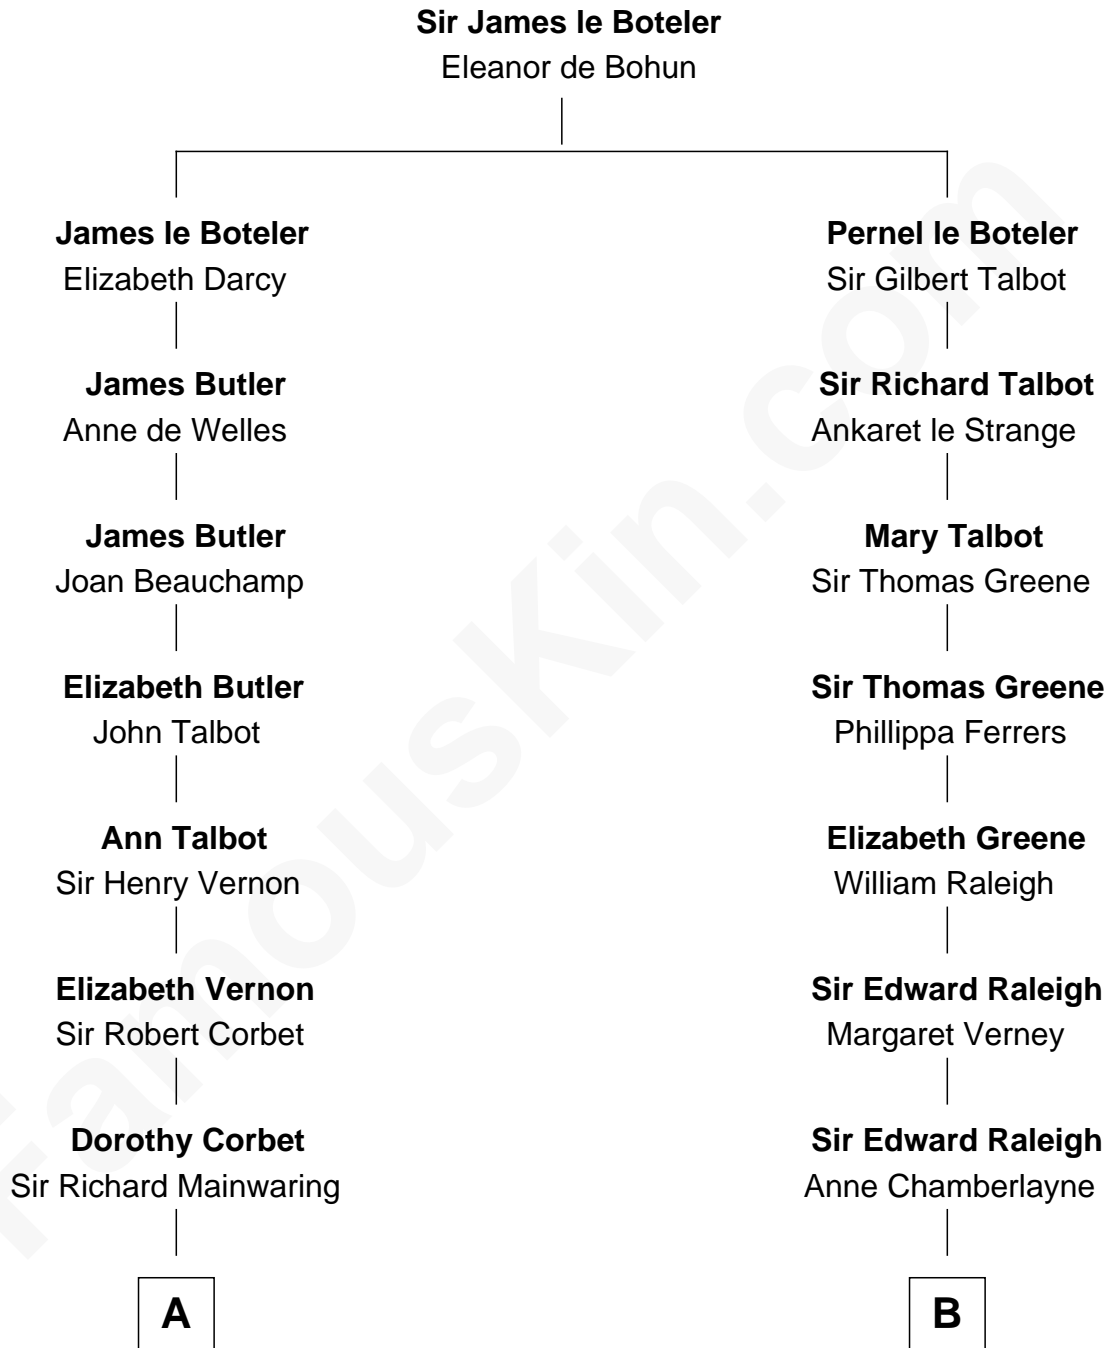

# FamousKin.com Relationship Chart of

**Allen Dulles**

*5th Director of the C.I.A.*

17th cousin 2 times removed of

**Melvil Dewey**

*Inventor of the Dewey Decimal System*

**C**

—  
**Harriet Lathrop Winslow**

Rev. John Welsh Dulles

—  
**Allen Macy Dulles**

Edith Foster

—  
**Allen Dulles**

*5th Director of the C.I.A.*

FamousKin.com