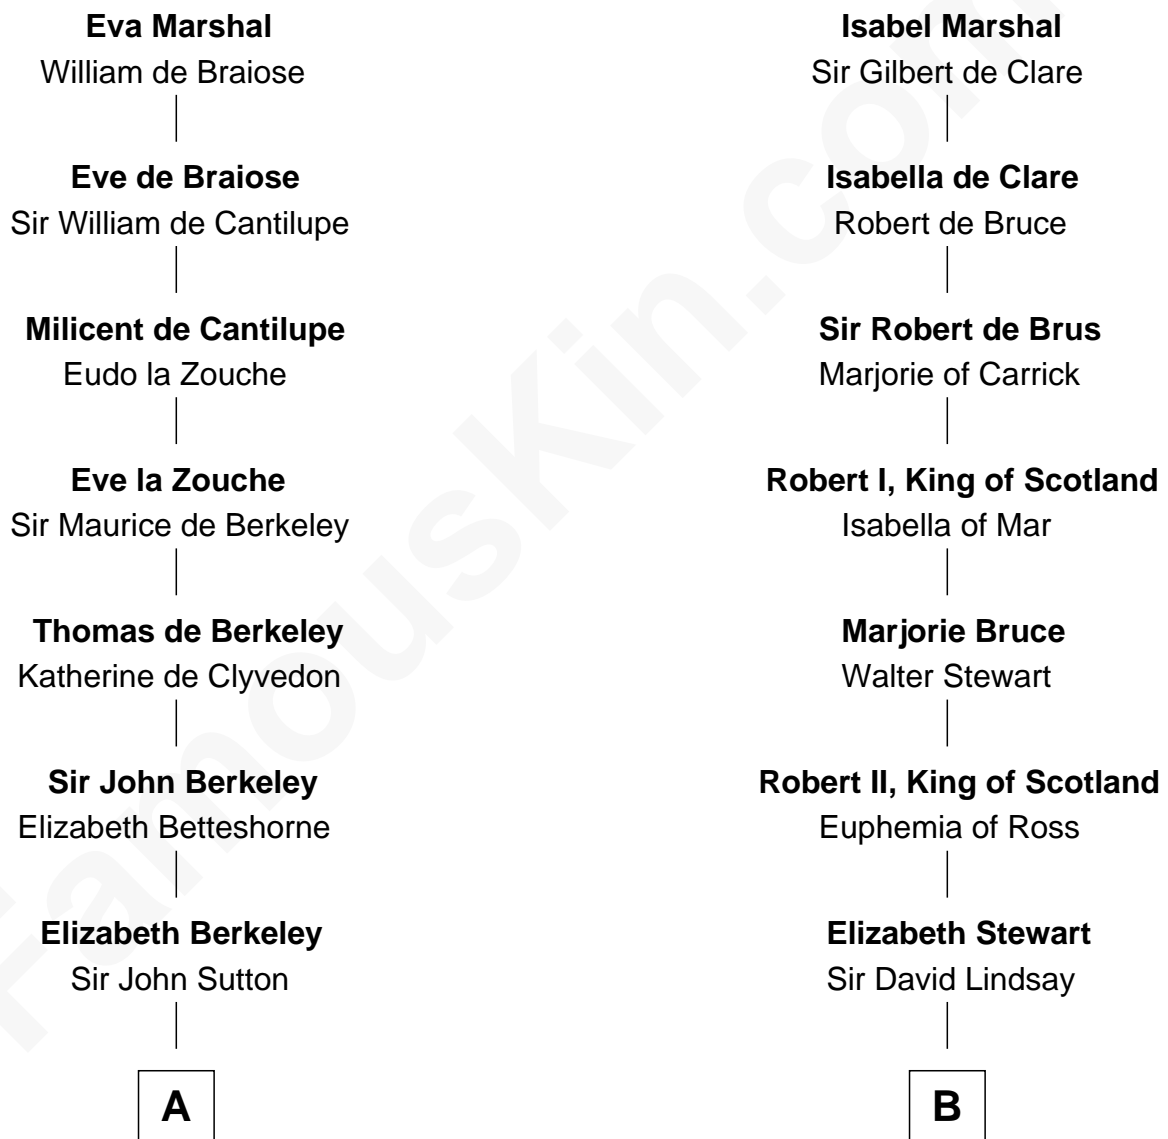

# FamousKin.com Relationship Chart of

**Allen Dulles**

*5th Director of the C.I.A.*

17th cousin 4 times removed of

**Philip Livingston**

*Signer of the Declaration of Independence*

**Sir William Marshal**

Isabel de Clare

**C**

**Joanna Leffingwell**

Charles Lathrop

**Harriet Wadsworth Lathrop**

Rev. Miron Winslow

**Harriet Lathrop Winslow**

Rev. John Welsh Dulles

**Allen Macy Dulles**