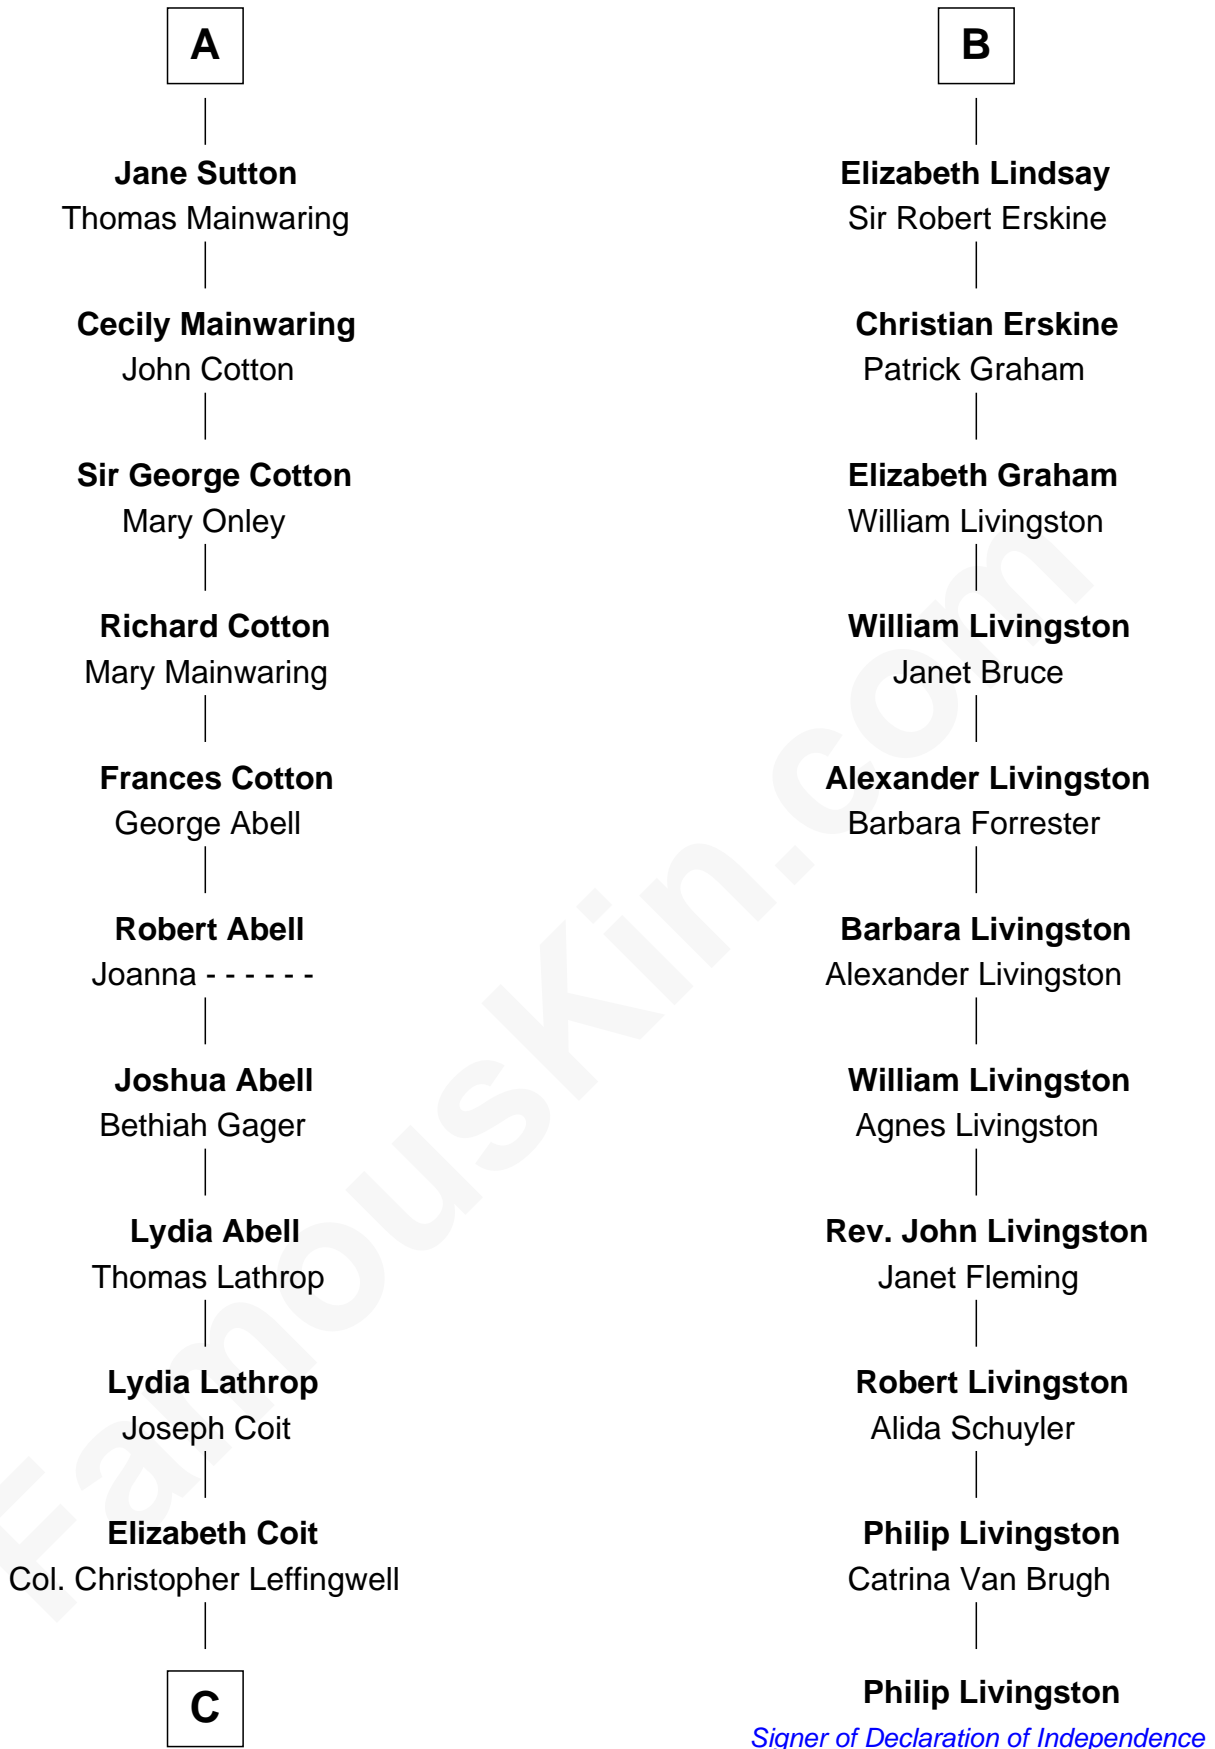

# FamousKin.com Relationship Chart of

**Allen Dulles**

*5th Director of the C.I.A.*

17th cousin 4 times removed of

**Philip Livingston**

*Signer of the Declaration of Independence*

**Sir William Marshal**

Isabel de Clare

**C**

**Joanna Leffingwell**

Charles Lathrop

**Harriet Wadsworth Lathrop**

Rev. Miron Winslow

**Harriet Lathrop Winslow**

Rev. John Welsh Dulles

**Allen Macy Dulles**