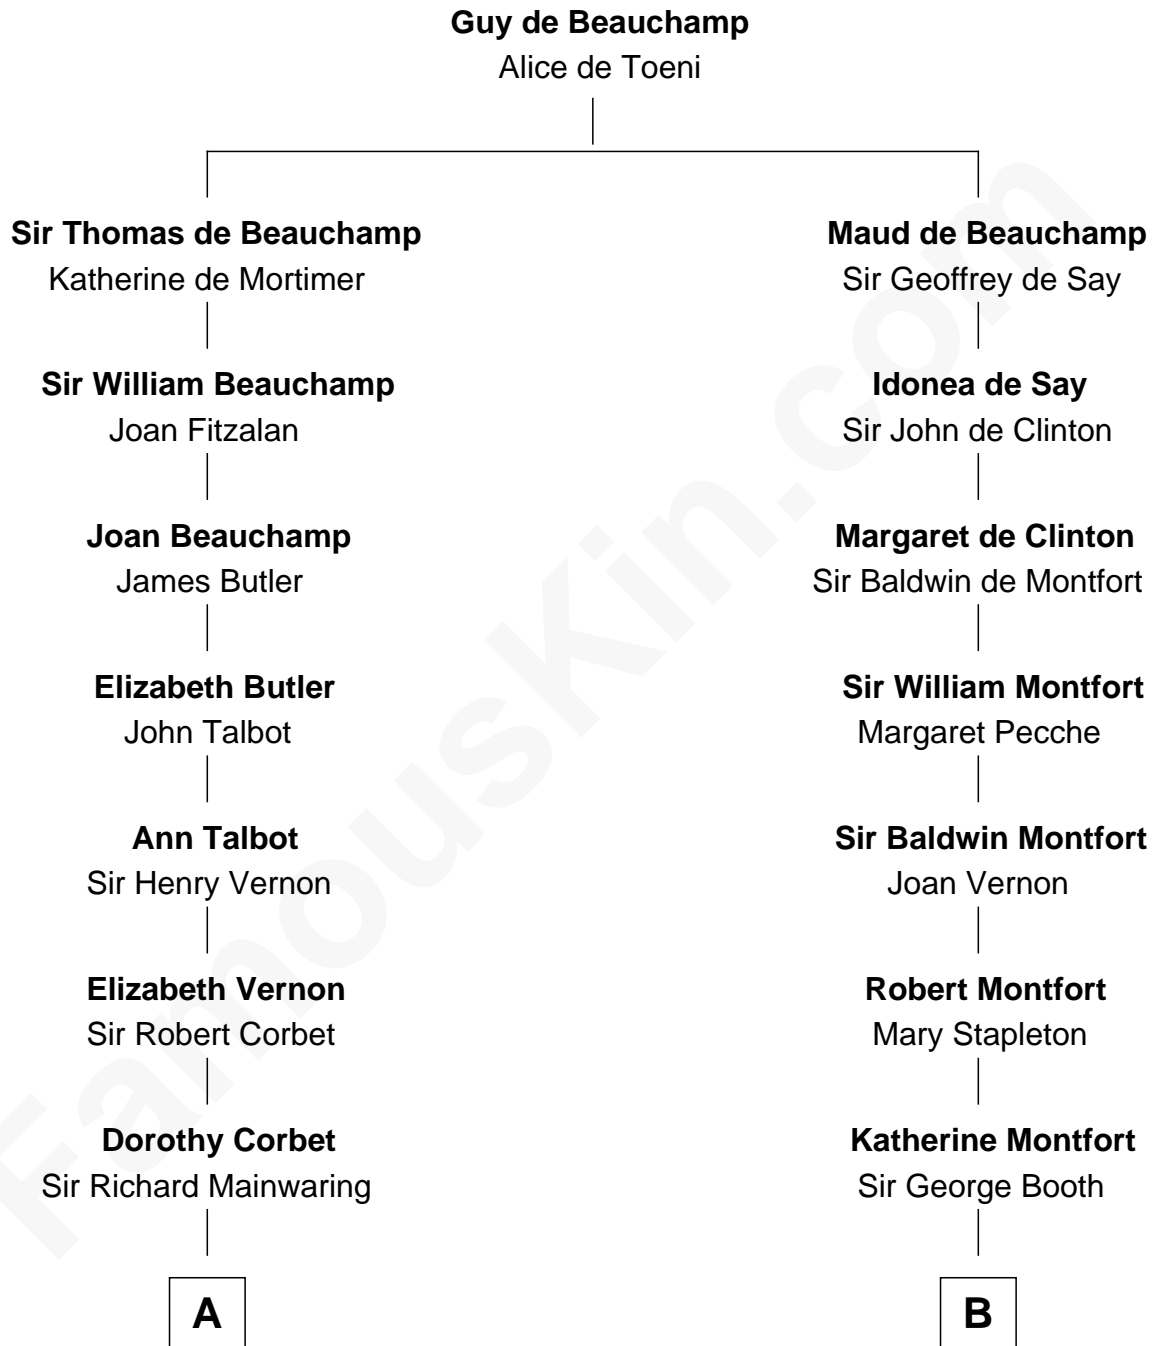

# FamousKin.com Relationship Chart of

**Allen Dulles**

*5th Director of the C.I.A.*

16th cousin 3 times removed of

**Abraham Baldwin**

*Signer of the U.S. Constitution*

**C**

—  
**Harriet Lathrop Winslow**

Rev. John Welsh Dulles

—  
**Allen Macy Dulles**

Edith Foster

—  
**Allen Dulles**

*5th Director of the C.I.A.*

FamousKin.com