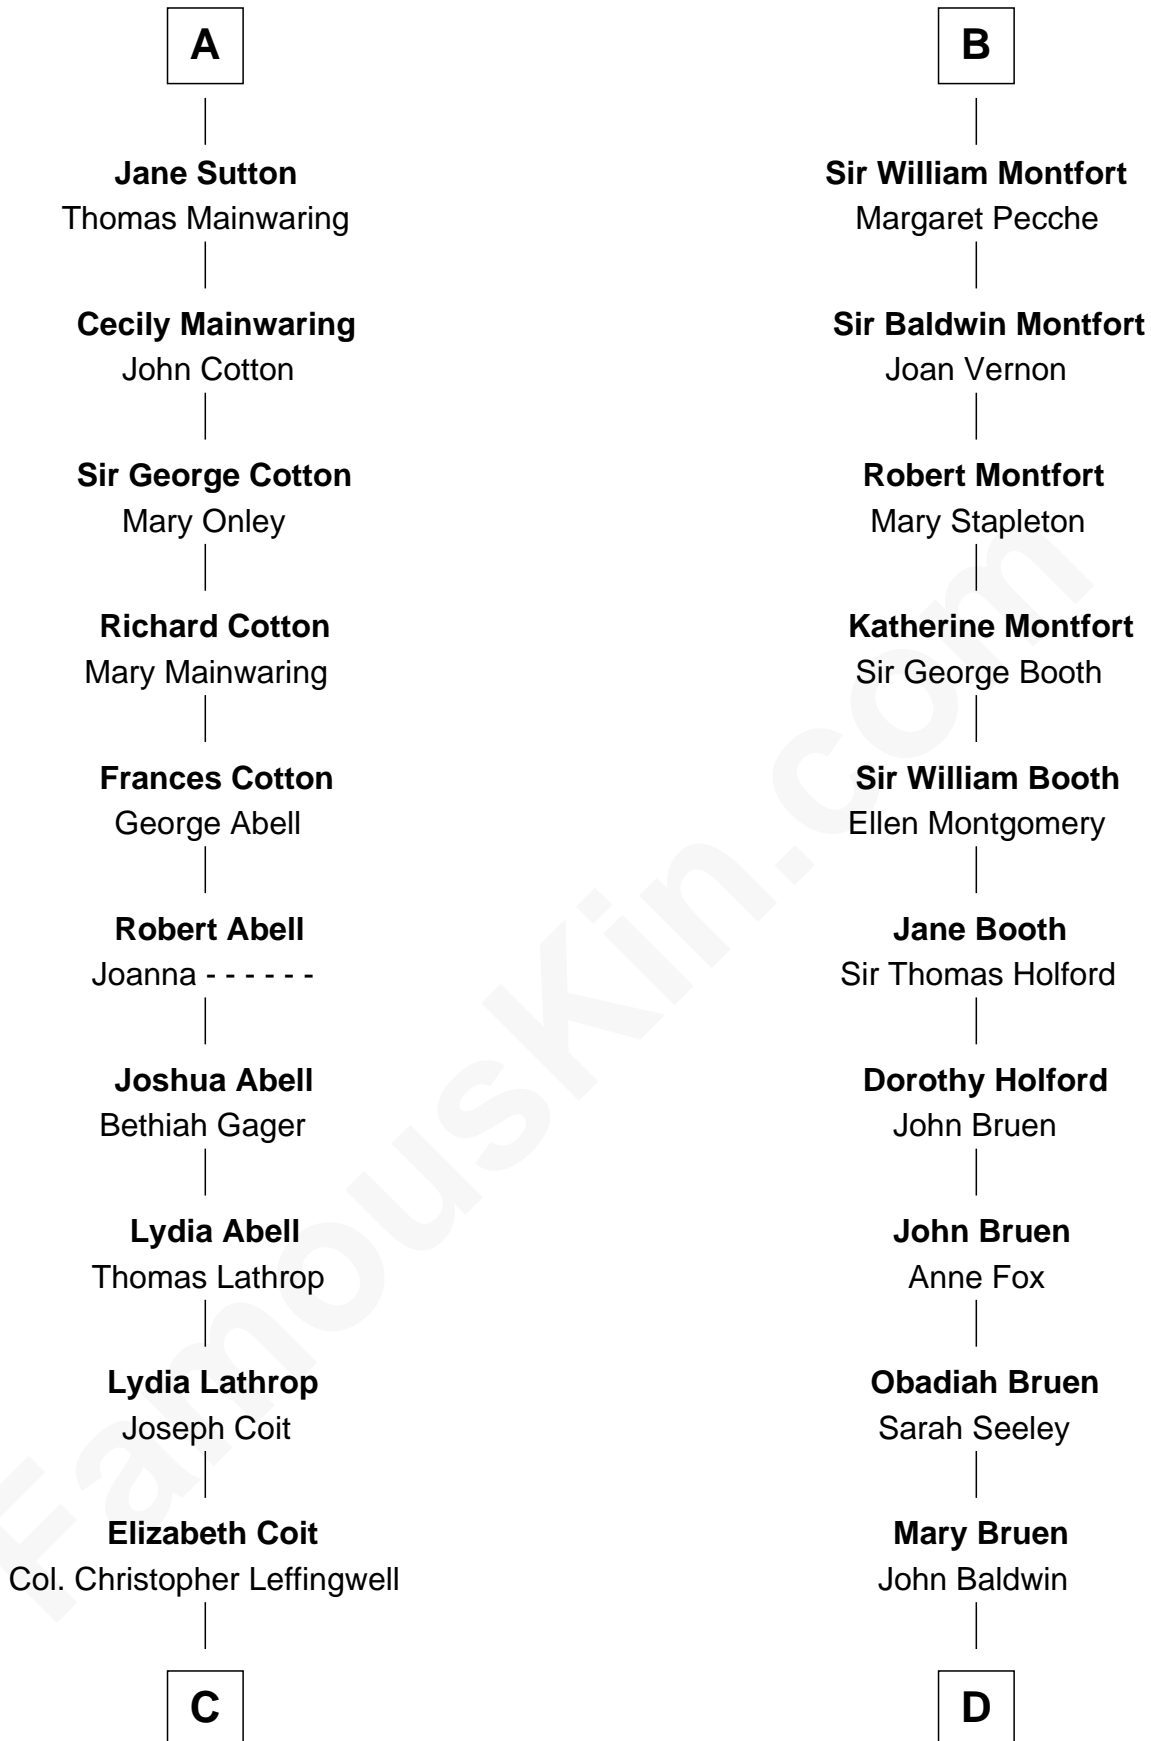

# FamousKin.com Relationship Chart of

**Allen Dulles**

*5th Director of the C.I.A.*

20th cousin 1 time removed of

**Abraham Baldwin**

*Signer of the U.S. Constitution*

**Sir William Marshal**

Isabel de Clare

**C**

**Joanna Leffingwell**

Charles Lathrop

**Harriet Wadsworth Lathrop**

Rev. Miron Winslow

**Harriet Lathrop Winslow**

Rev. John Welsh Dulles

**Allen Macy Dulles**

Edith Foster

**Allen Dulles**

*5th Director of the C.I.A.*

**D**

**Abigail Baldwin**

Samuel Baldwin

**Timothy Baldwin**

Bathsheba Stone