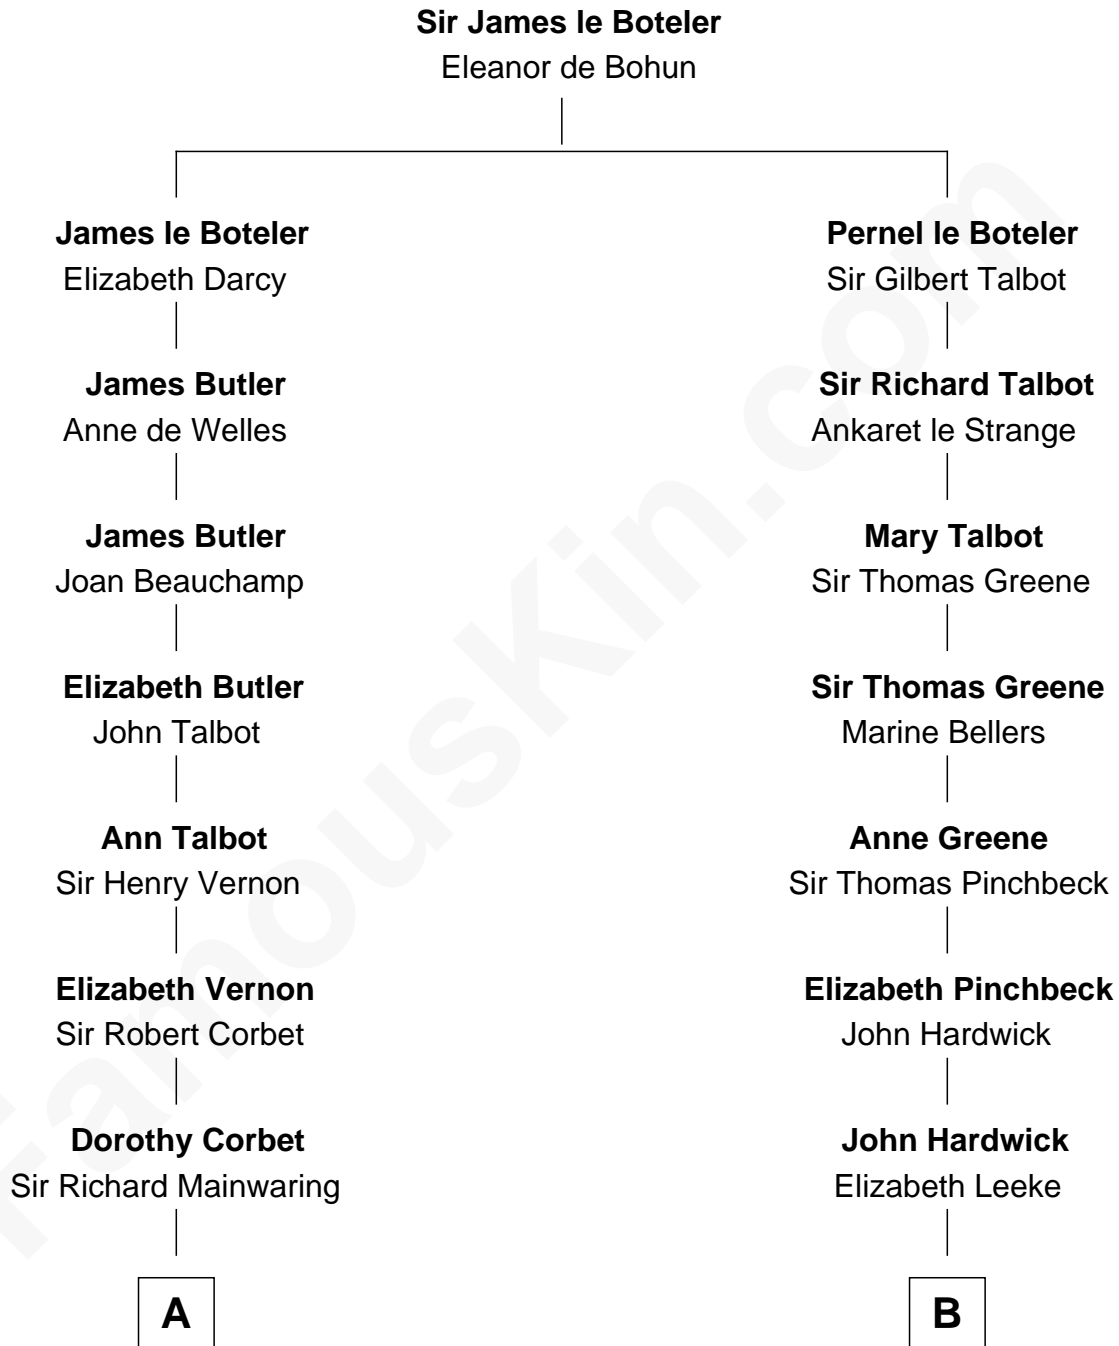

# FamousKin.com Relationship Chart of

**Allen Dulles**

*5th Director of the C.I.A.*

14th cousin 5 times removed of

**Charles Carroll**

*Signer of the Declaration of Independence*

**C**

—  
**Harriet Lathrop Winslow**

Rev. John Welsh Dulles

—  
**Allen Macy Dulles**

Edith Foster

—  
**Allen Dulles**

*5th Director of the C.I.A.*

FamousKin.com