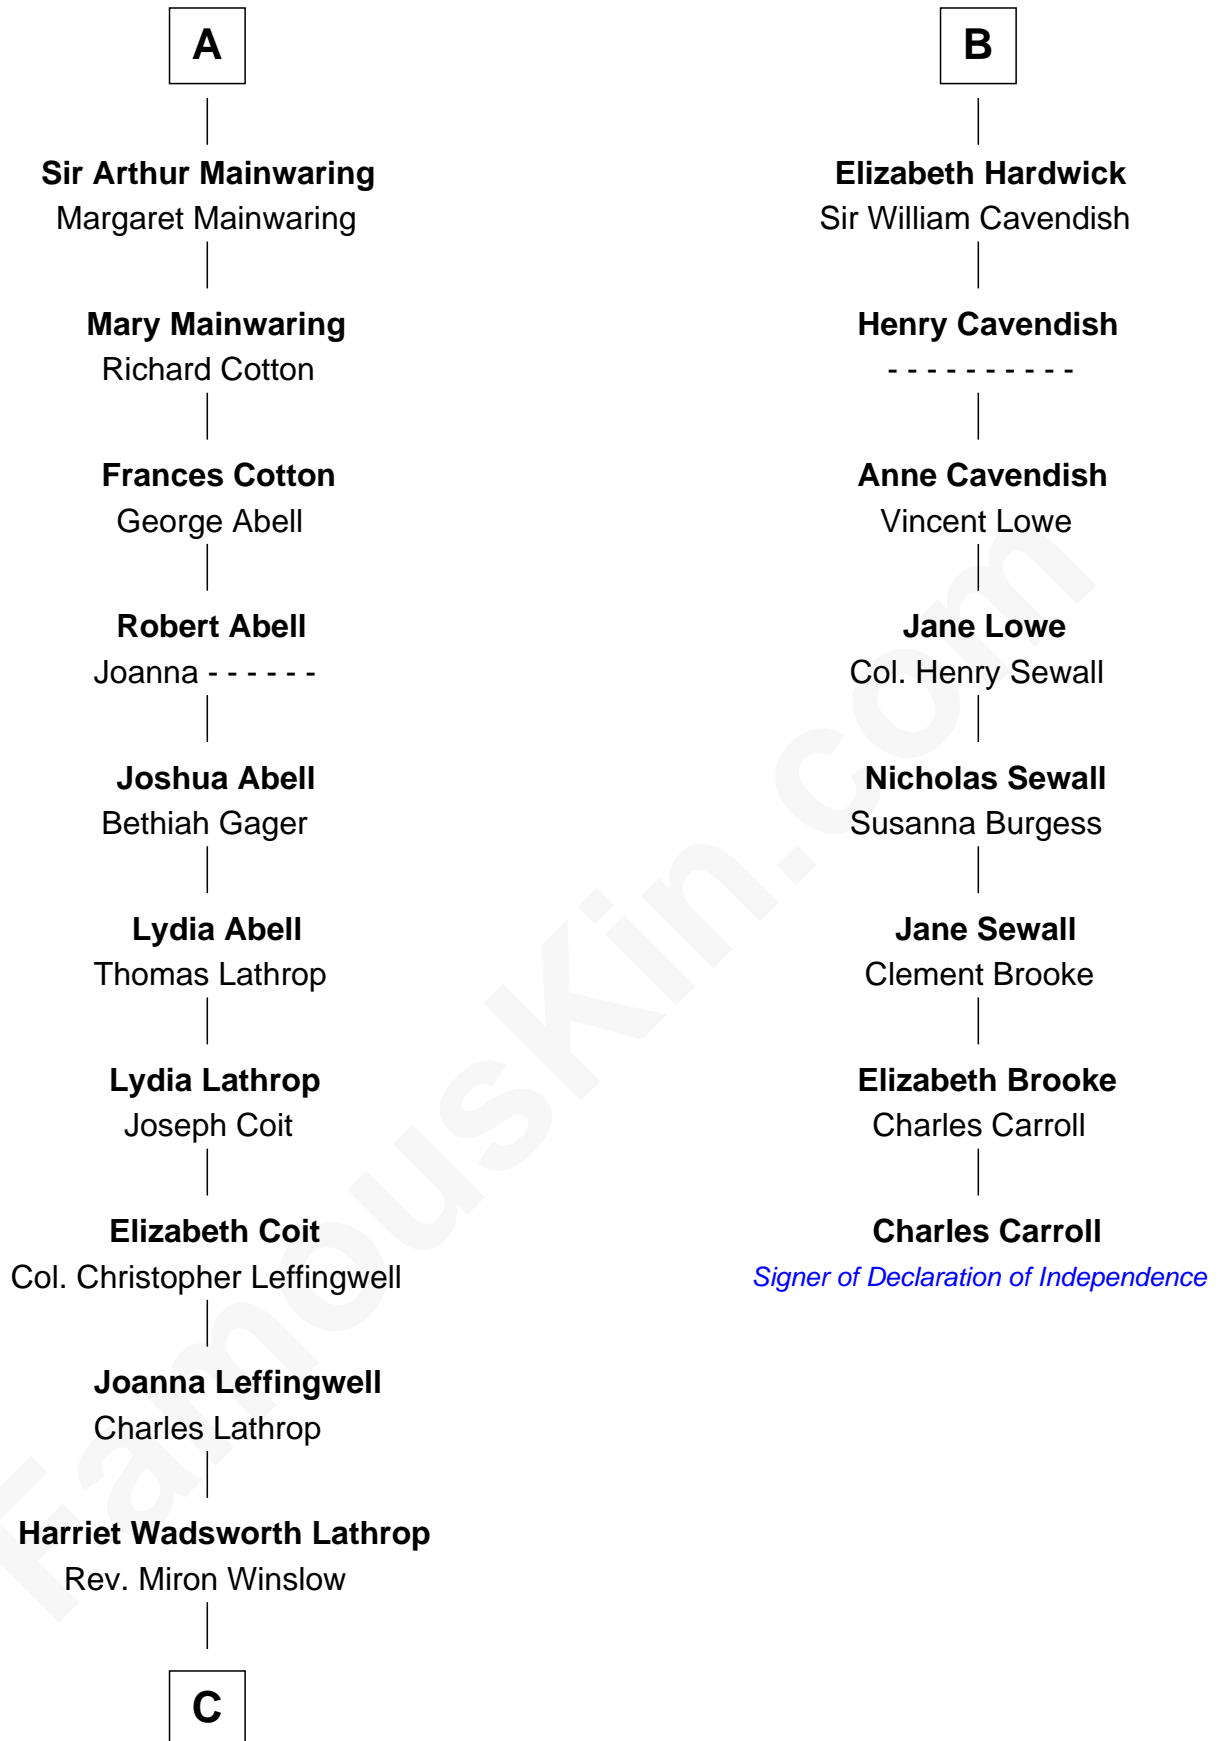

# FamousKin.com Relationship Chart of

**Allen Dulles**

*5th Director of the C.I.A.*

14th cousin 5 times removed of

**Charles Carroll**

*Signer of the Declaration of Independence*

**C**

—  
**Harriet Lathrop Winslow**

Rev. John Welsh Dulles

—  
**Allen Macy Dulles**

Edith Foster

—  
**Allen Dulles**

*5th Director of the C.I.A.*

FamousKin.com